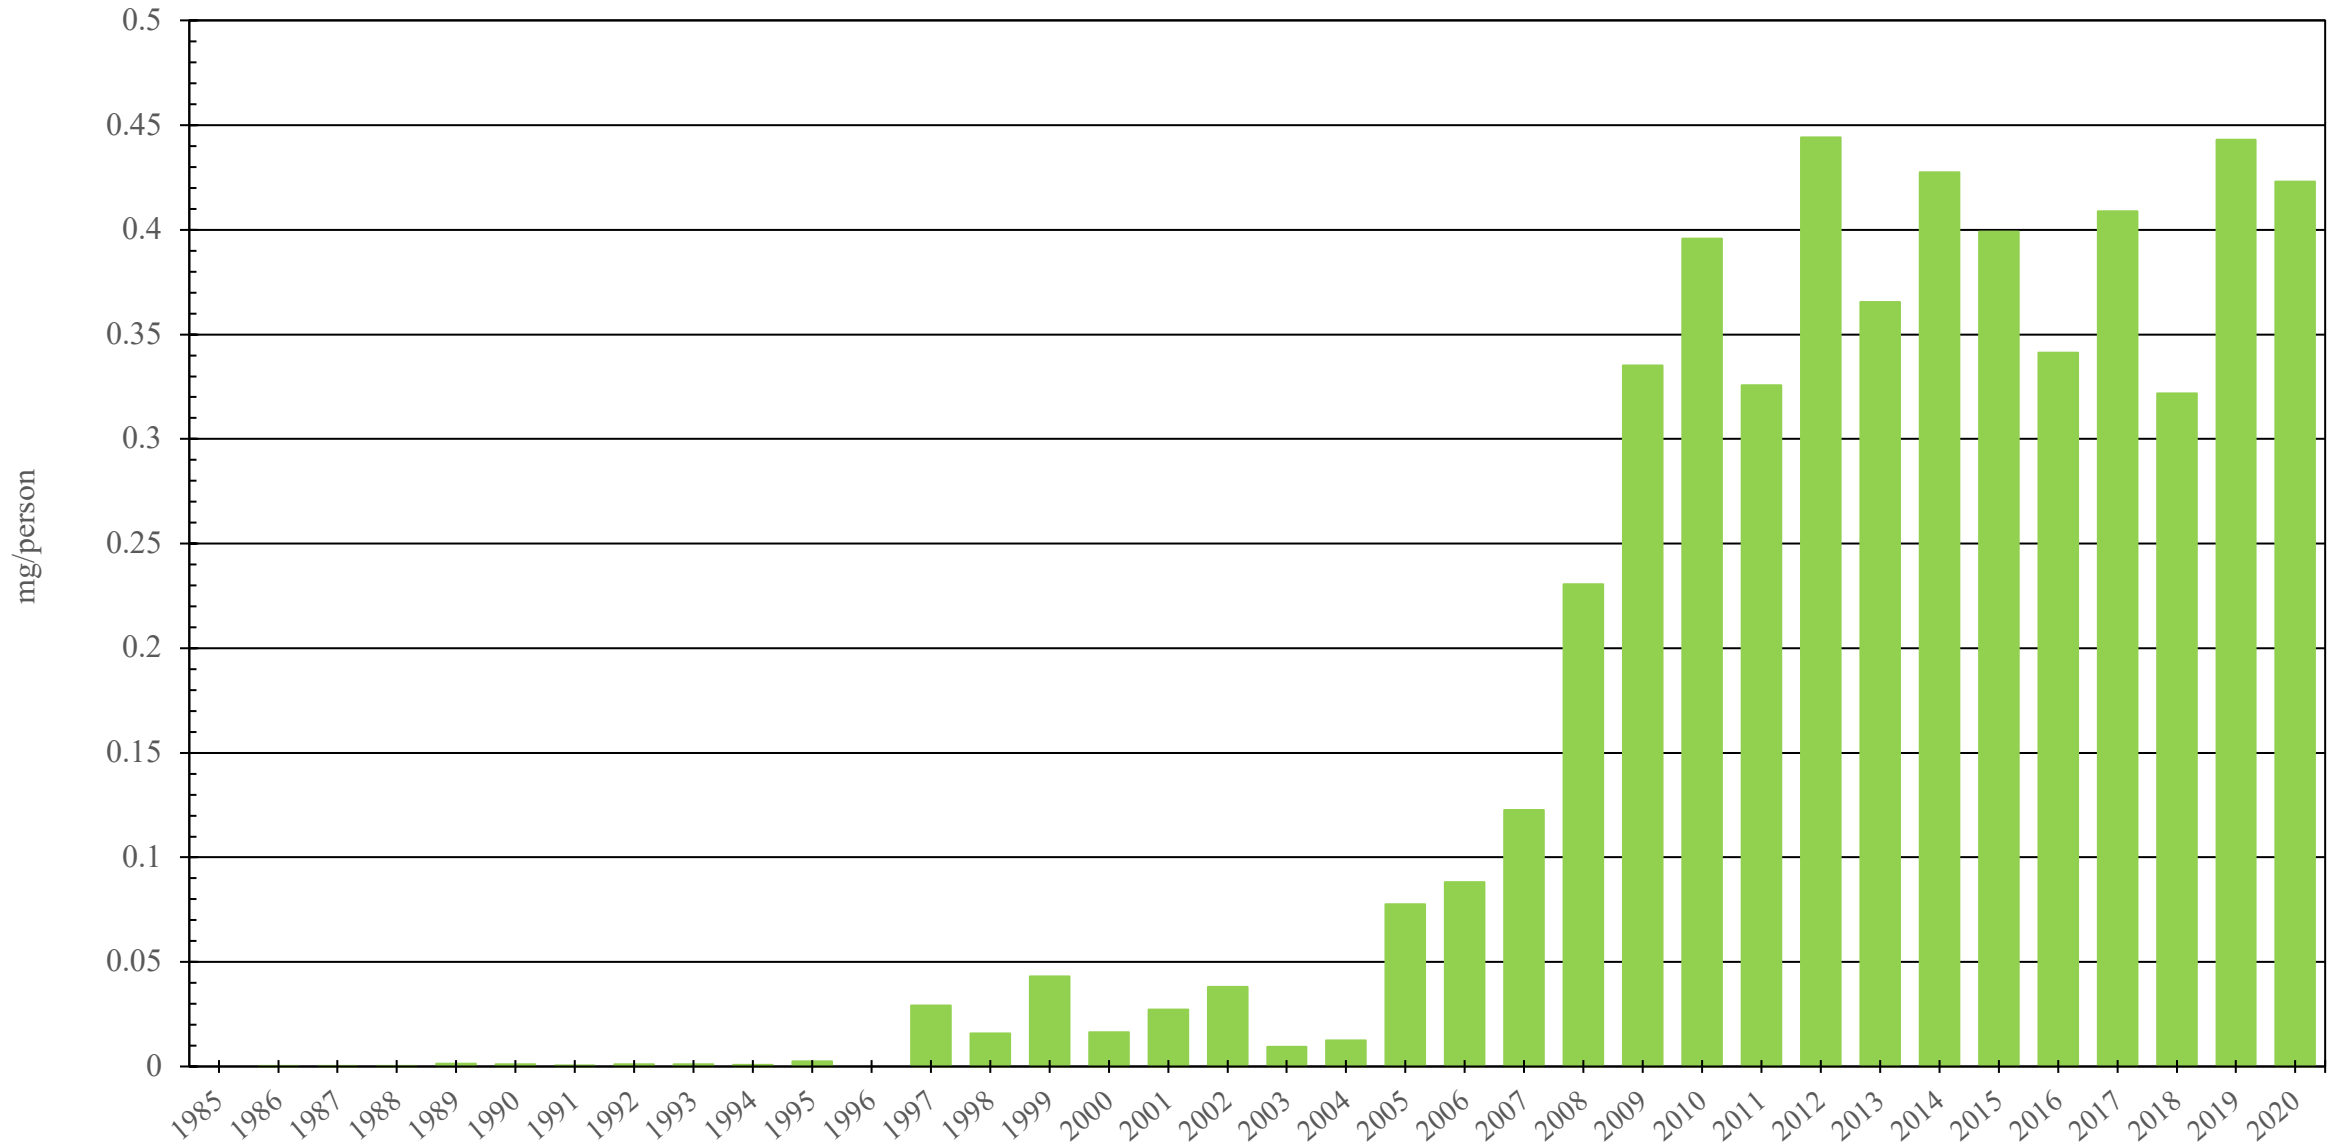

# Republic of Korea

Fentanyl Consumption (mg/person), 1985 - 2020

Sources: International Narcotics Control Board (data); The World Bank (population)

Created by: Walther Global Palliative Care & Supportive Oncology, Indiana University Simon Comprehensive Cancer Center, 2022