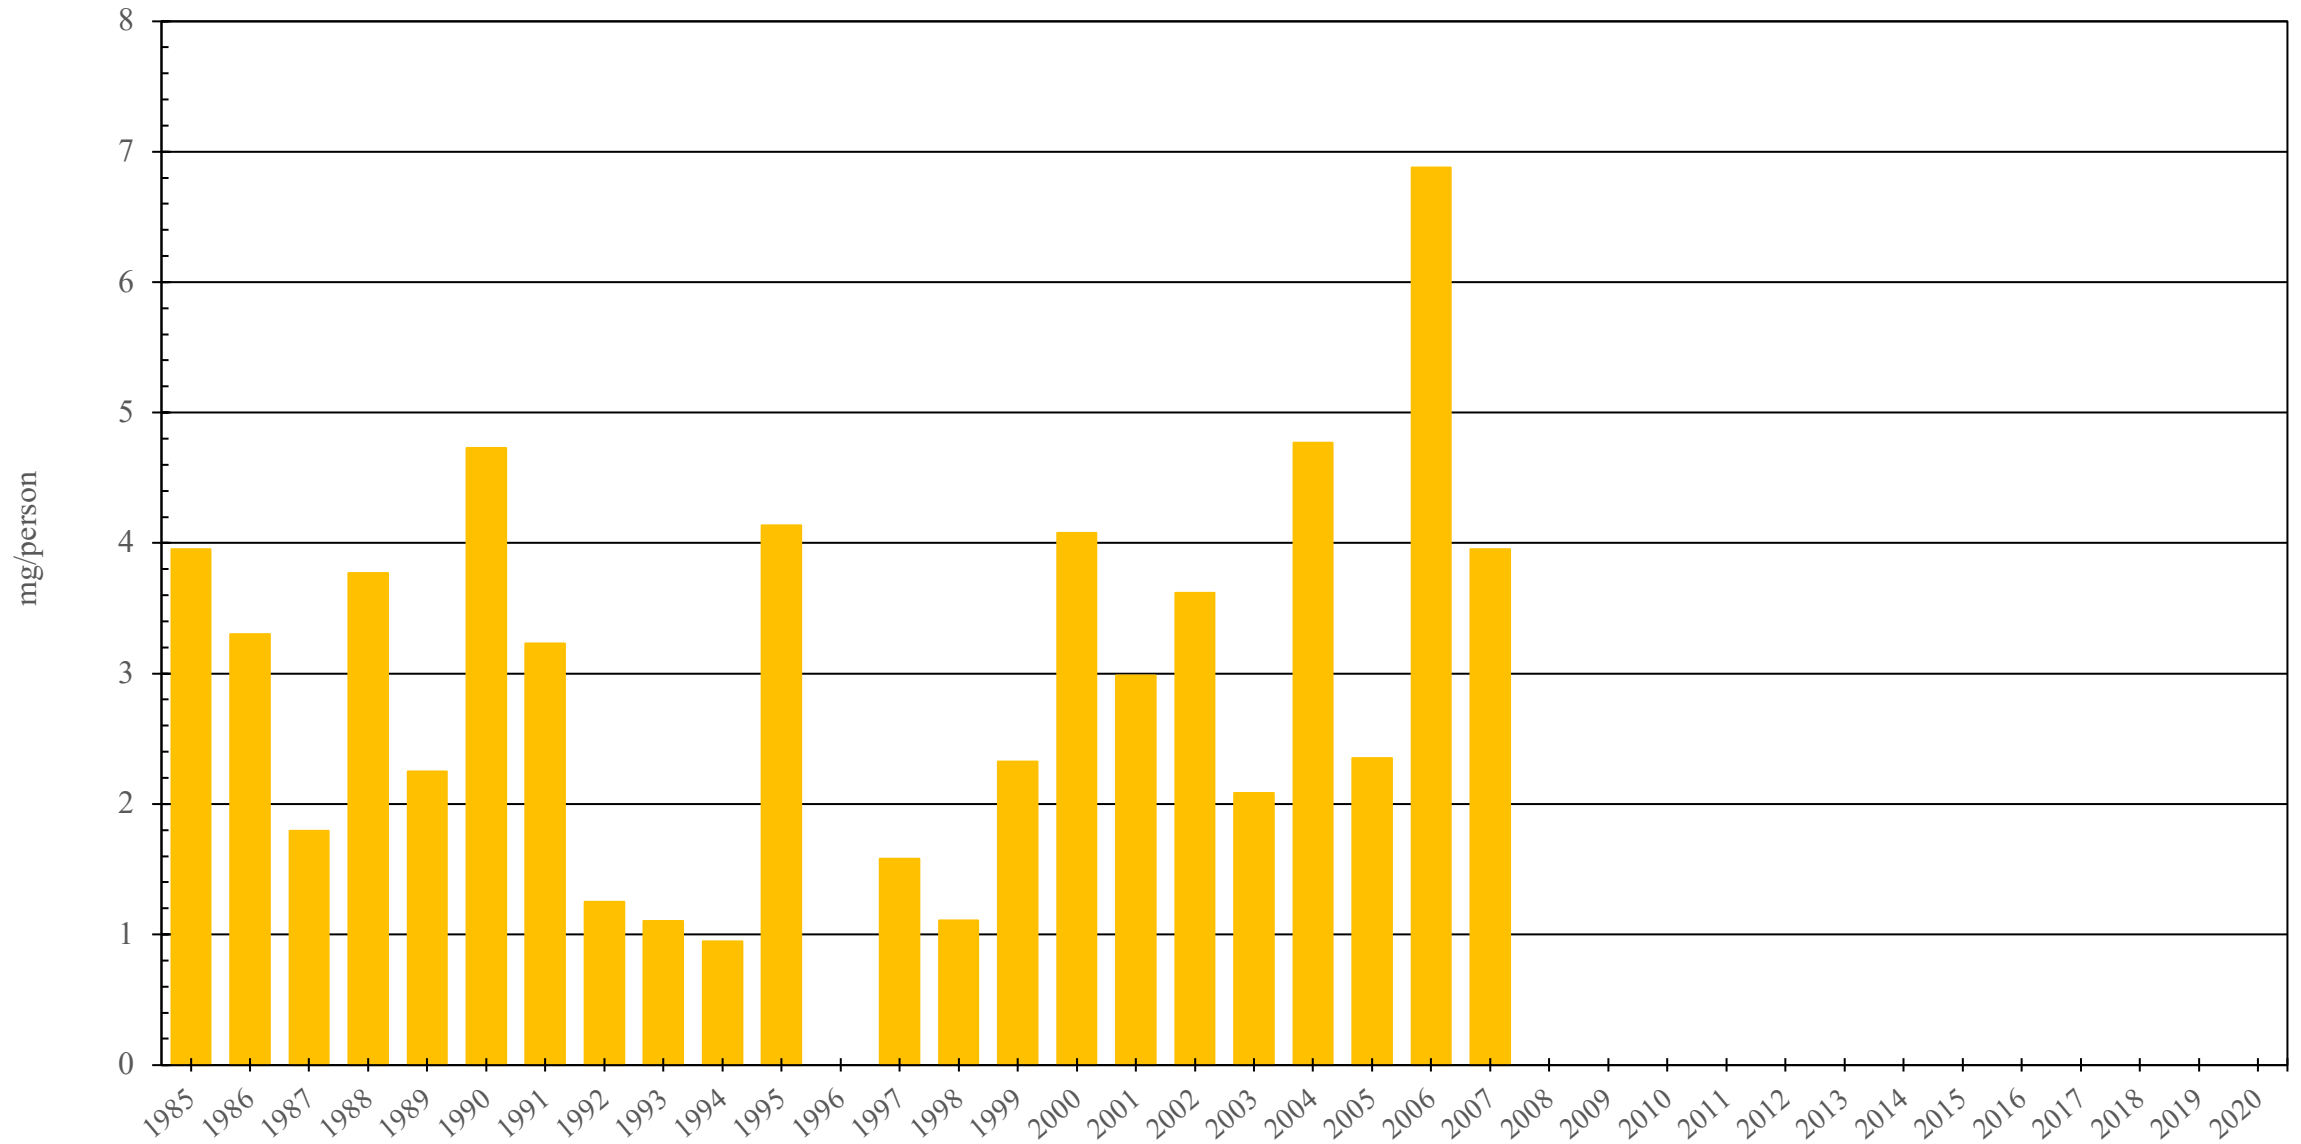

# Republic of Korea

Codeine Consumption (mg/person), 1985 - 2020

Sources: International Narcotics Control Board (data); The World Bank (population)

Created by: Walther Global Palliative Care & Supportive Oncology, Indiana University Simon Comprehensive Cancer Center, 2022