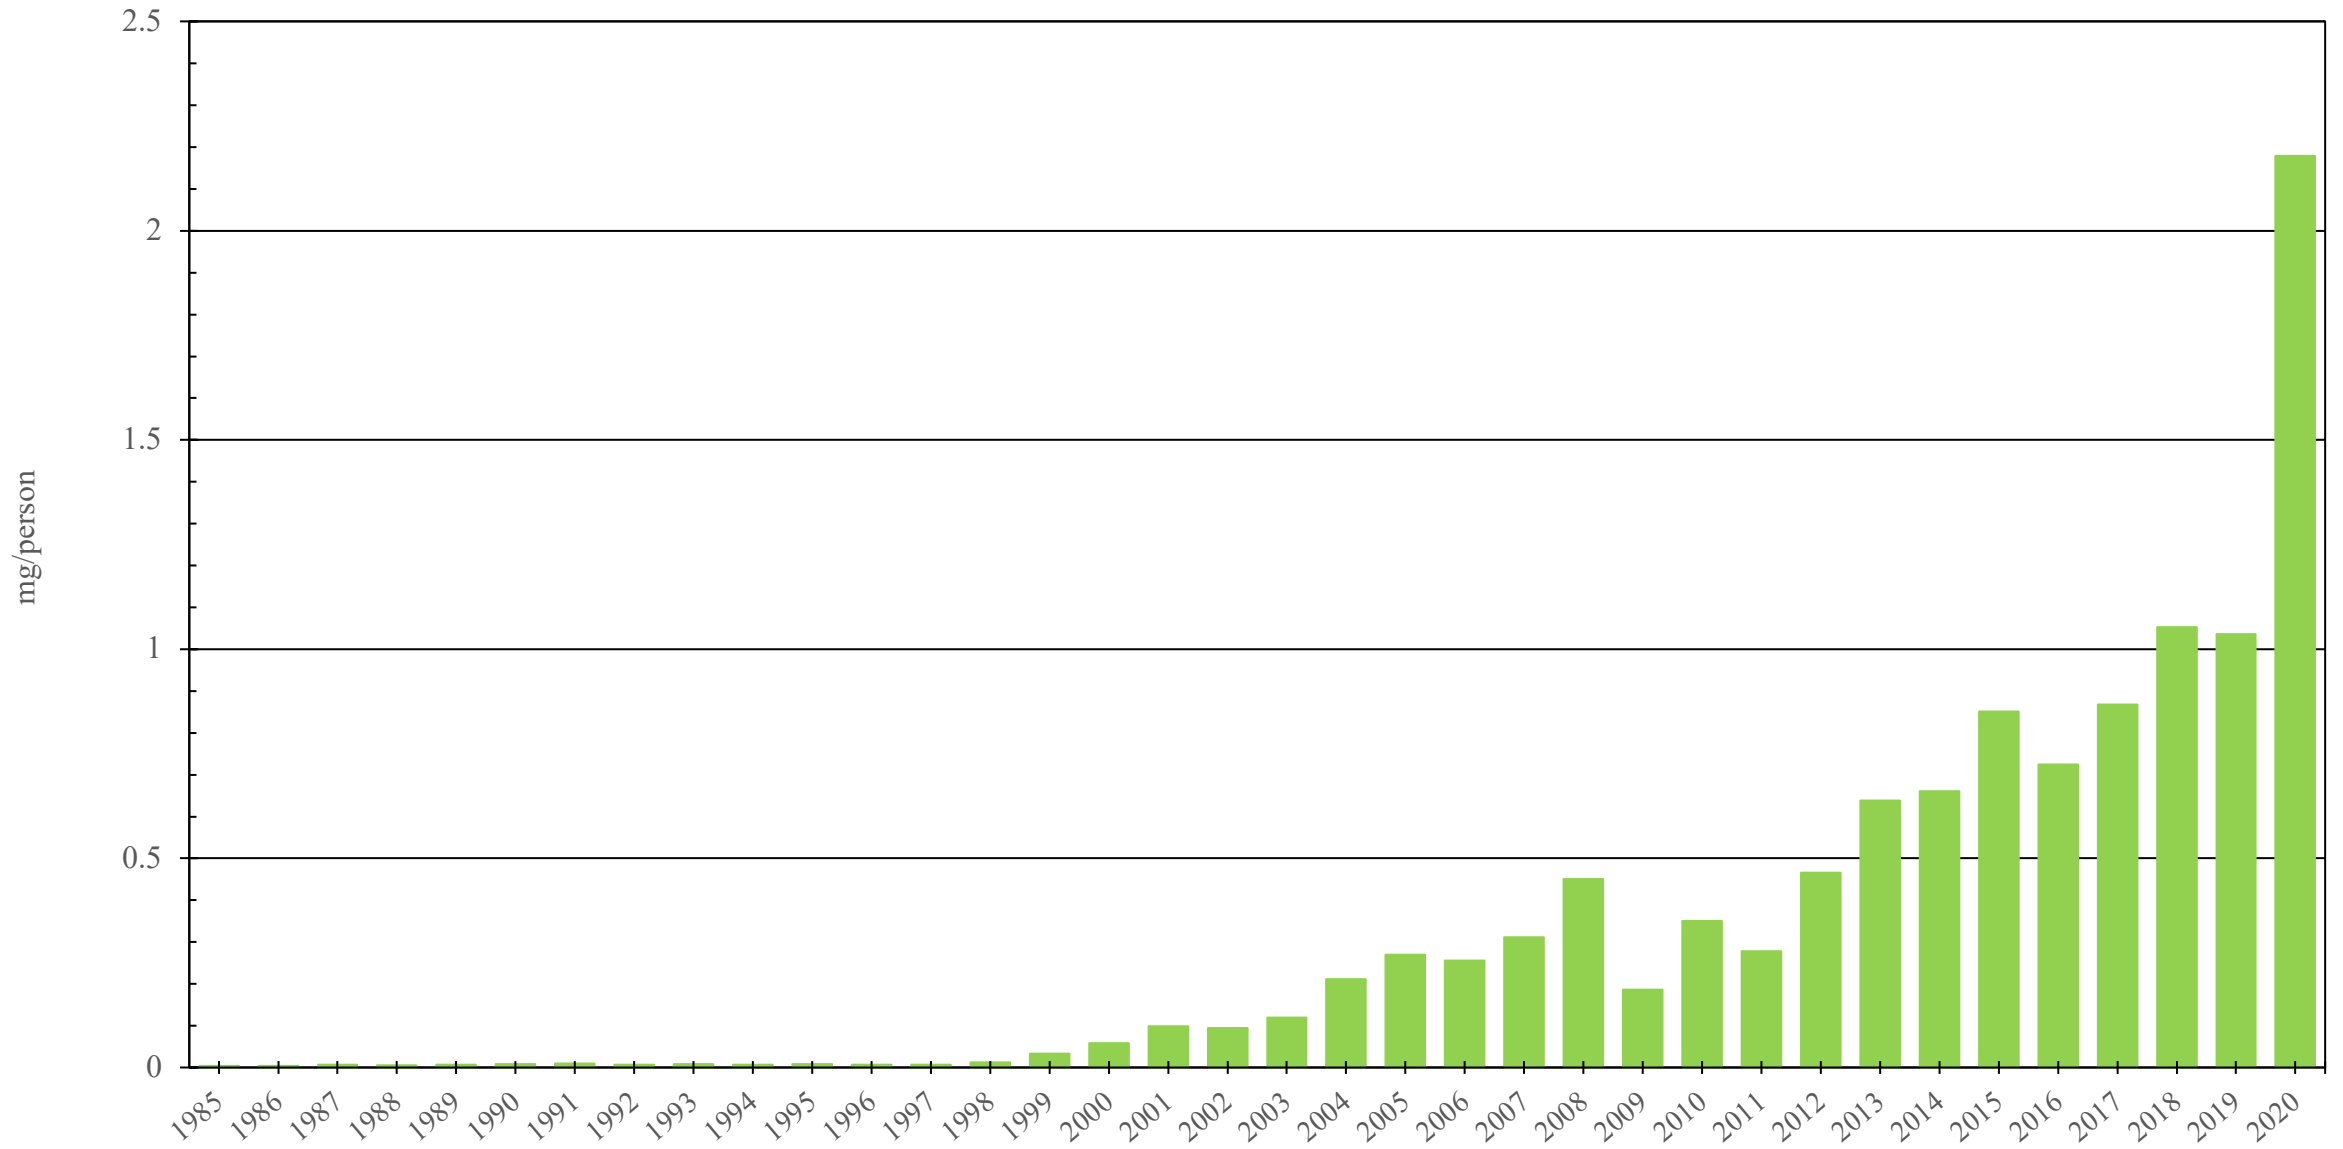

Portugal

Fentanyl Consumption (mg/person), 1985 - 2020

Sources: International Narcotics Control Board (data); The World Bank (population)

Created by: Walther Global Palliative Care & Supportive Oncology, Indiana University Simon Comprehensive Cancer Center, 2022