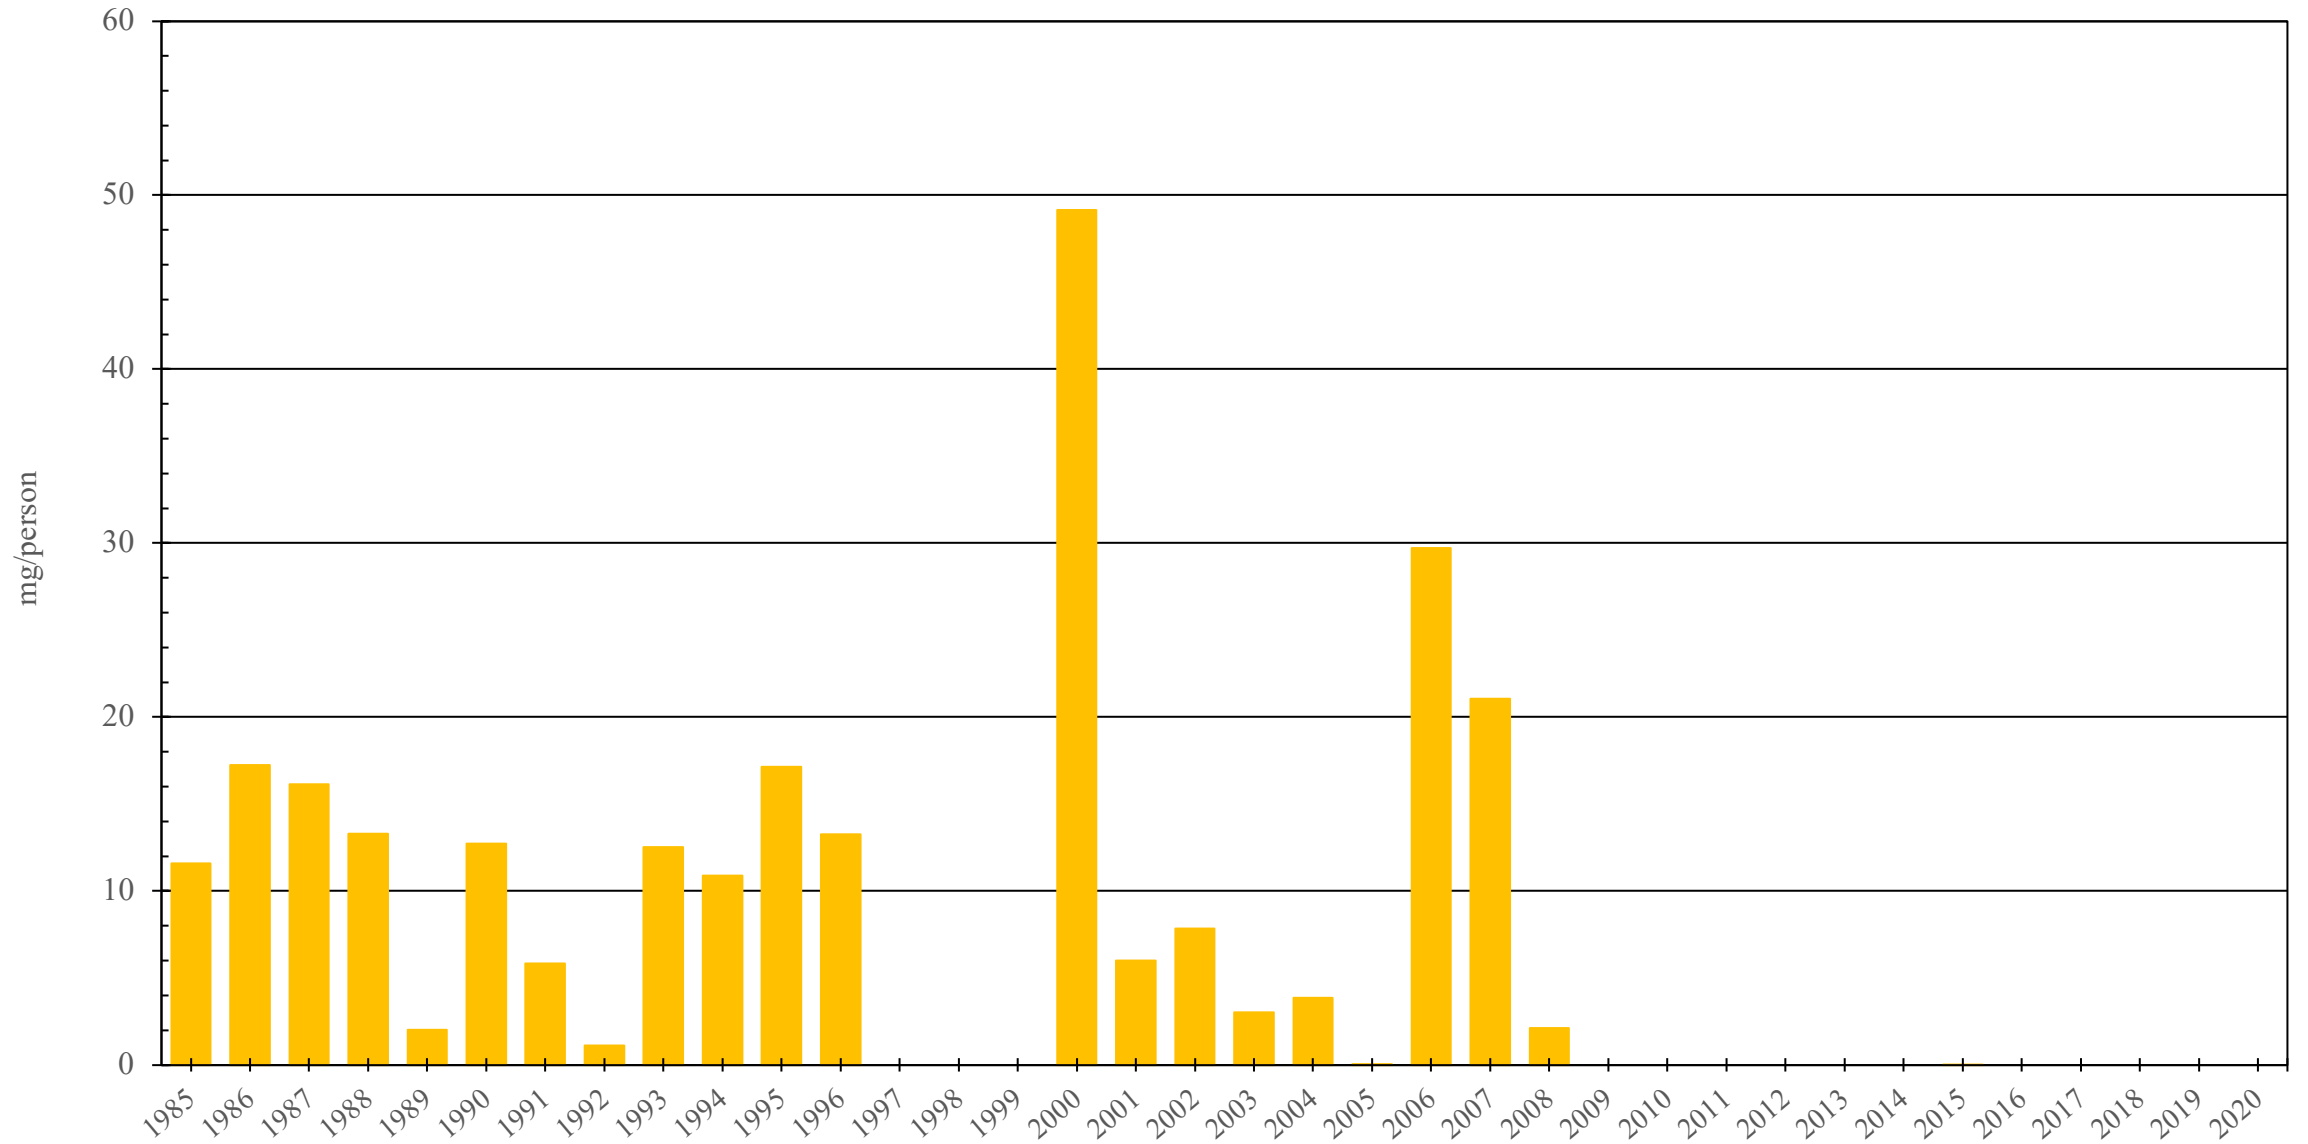

Portugal

Codeine Consumption (mg/person), 1985 - 2020

Sources: International Narcotics Control Board (data); The World Bank (population)

Created by: Walther Global Palliative Care & Supportive Oncology, Indiana University Simon Comprehensive Cancer Center, 2022