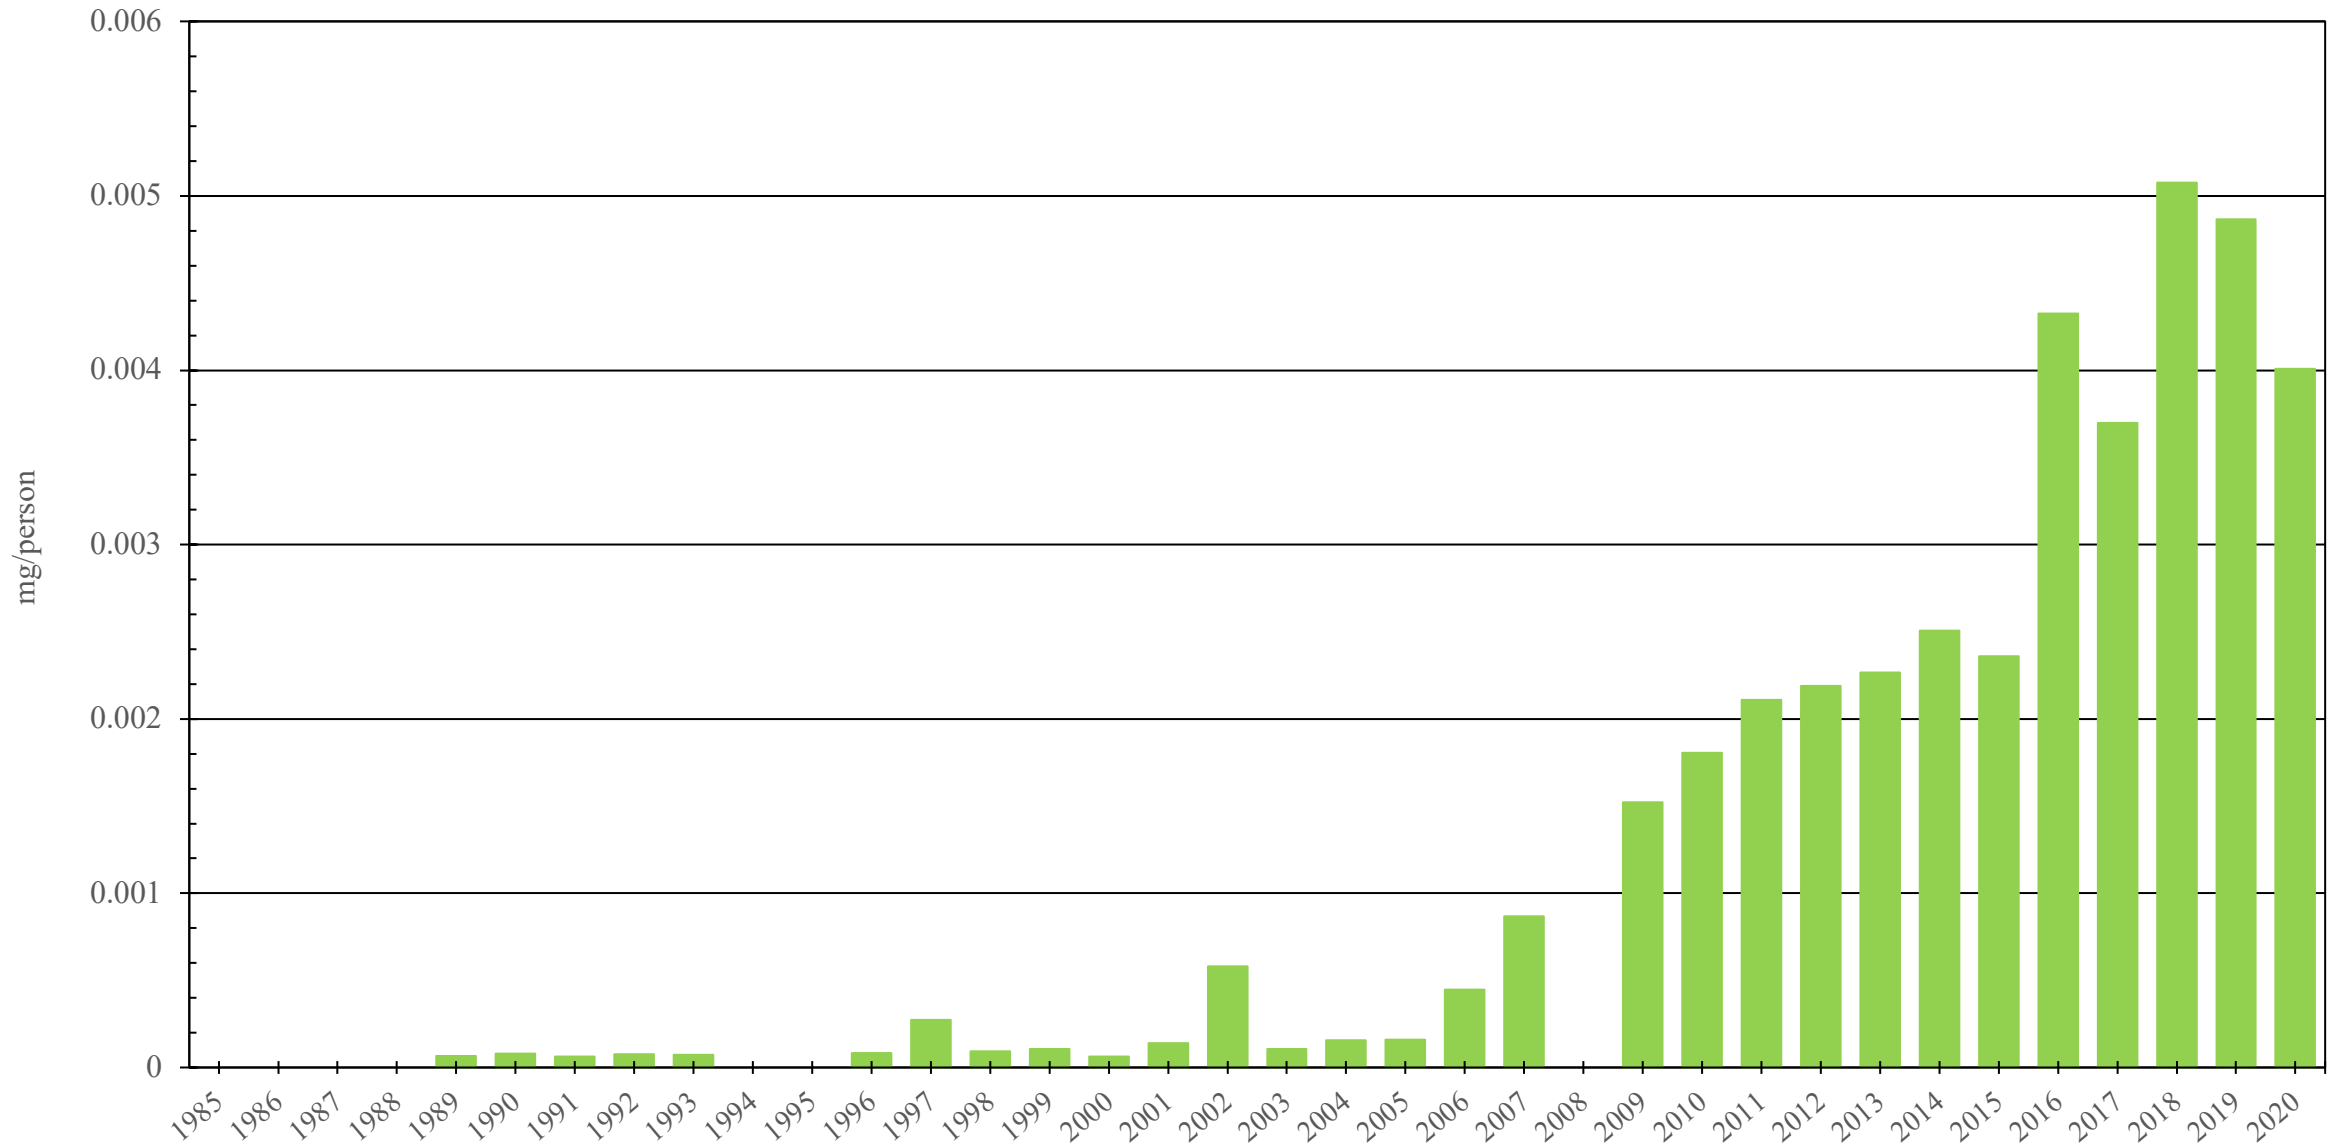

Philippines

Fentanyl Consumption (mg/person), 1985 - 2020

Sources: International Narcotics Control Board (data); The World Bank (population)

Created by: Walther Global Palliative Care & Supportive Oncology, Indiana University Simon Comprehensive Cancer Center, 2022