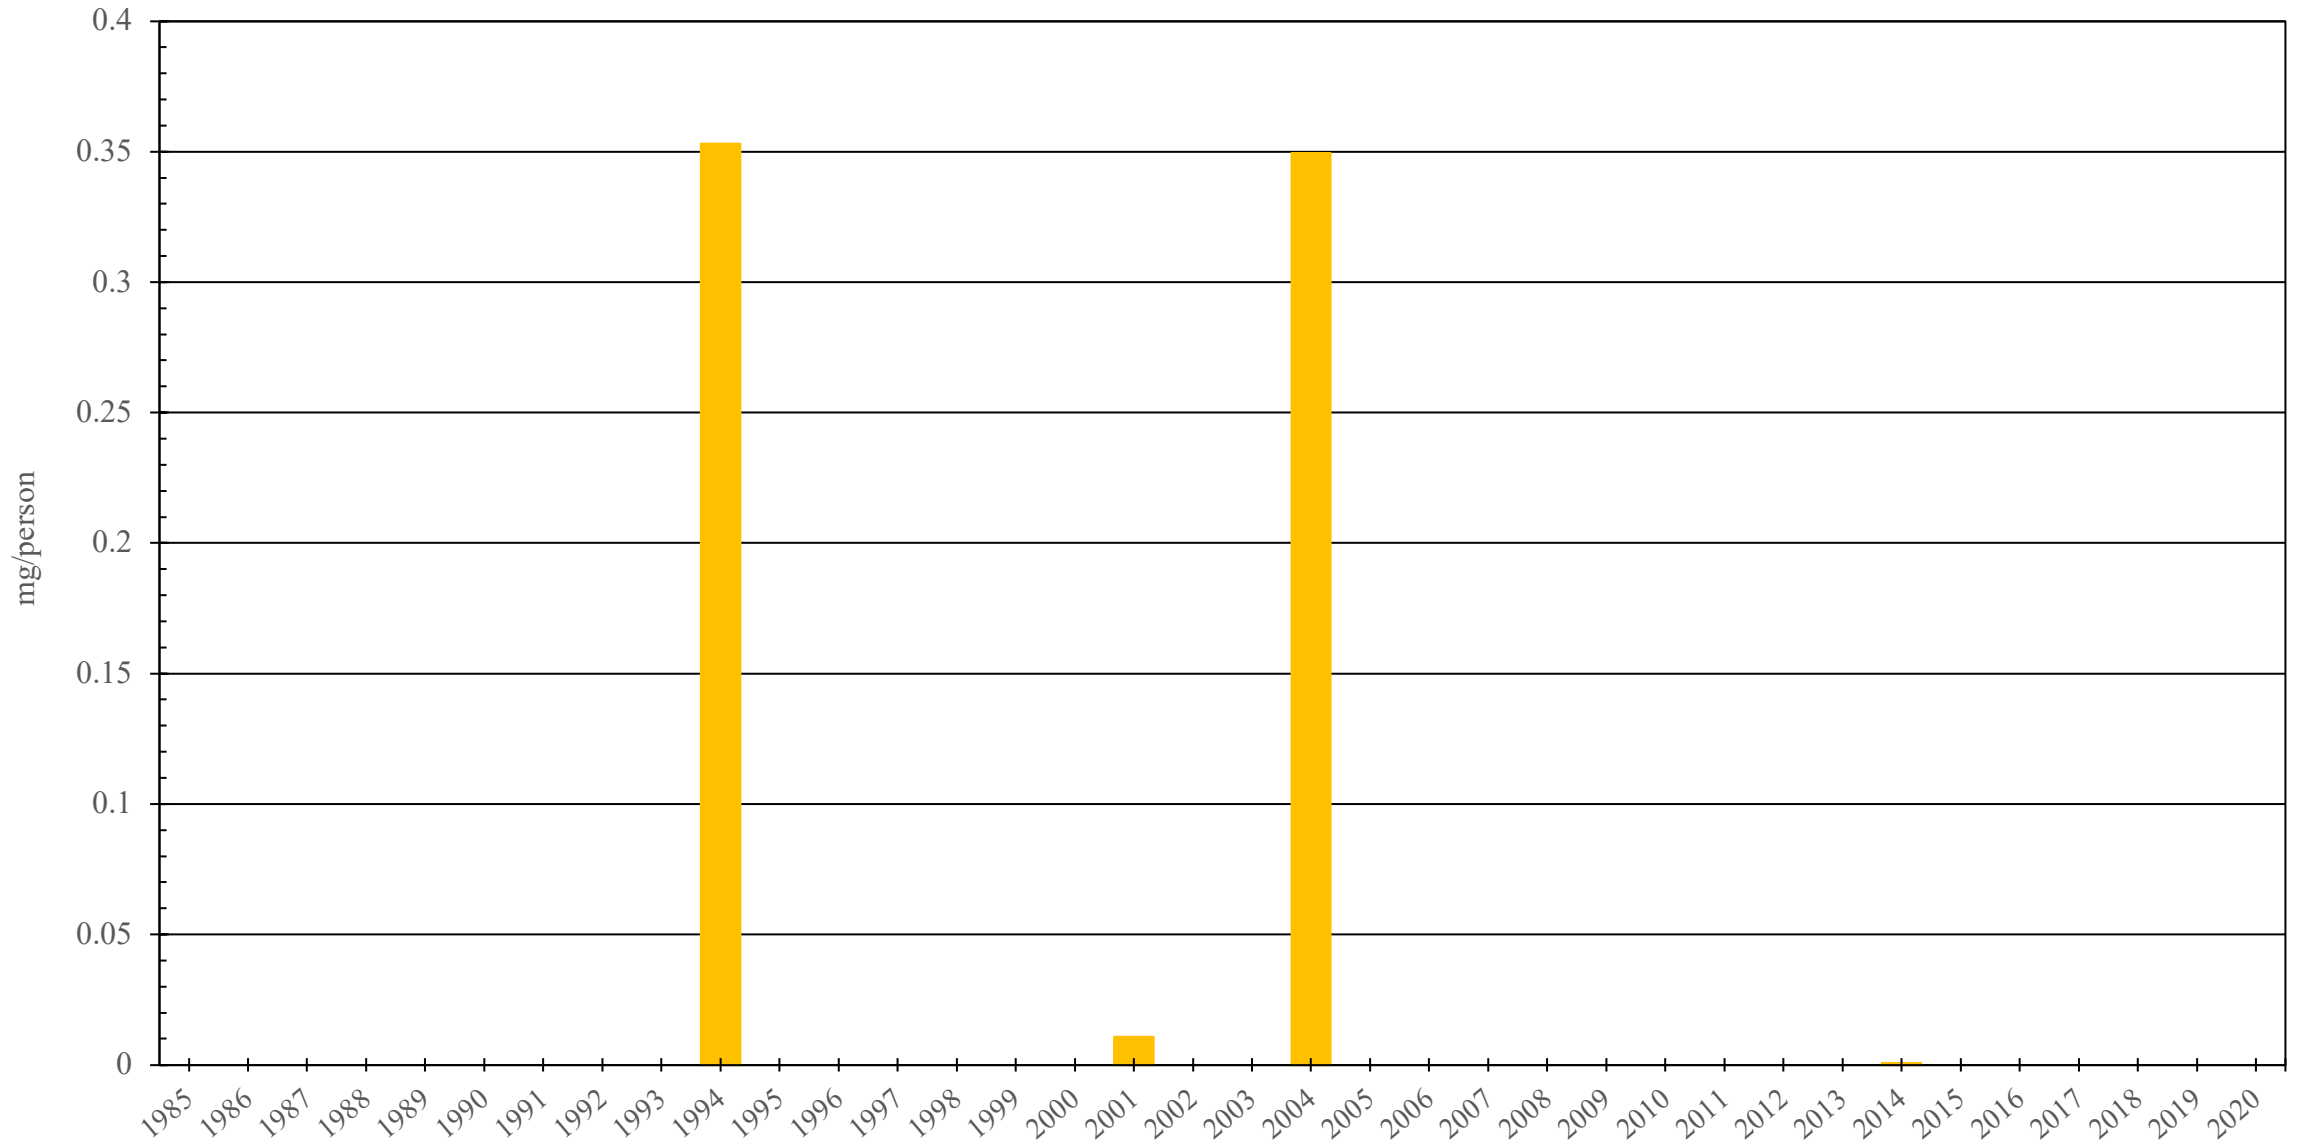

Philippines

Codeine Consumption (mg/person), 1985 - 2020

Sources: International Narcotics Control Board (data); The World Bank (population)

Created by: Walther Global Palliative Care & Supportive Oncology, Indiana University Simon Comprehensive Cancer Center, 2022