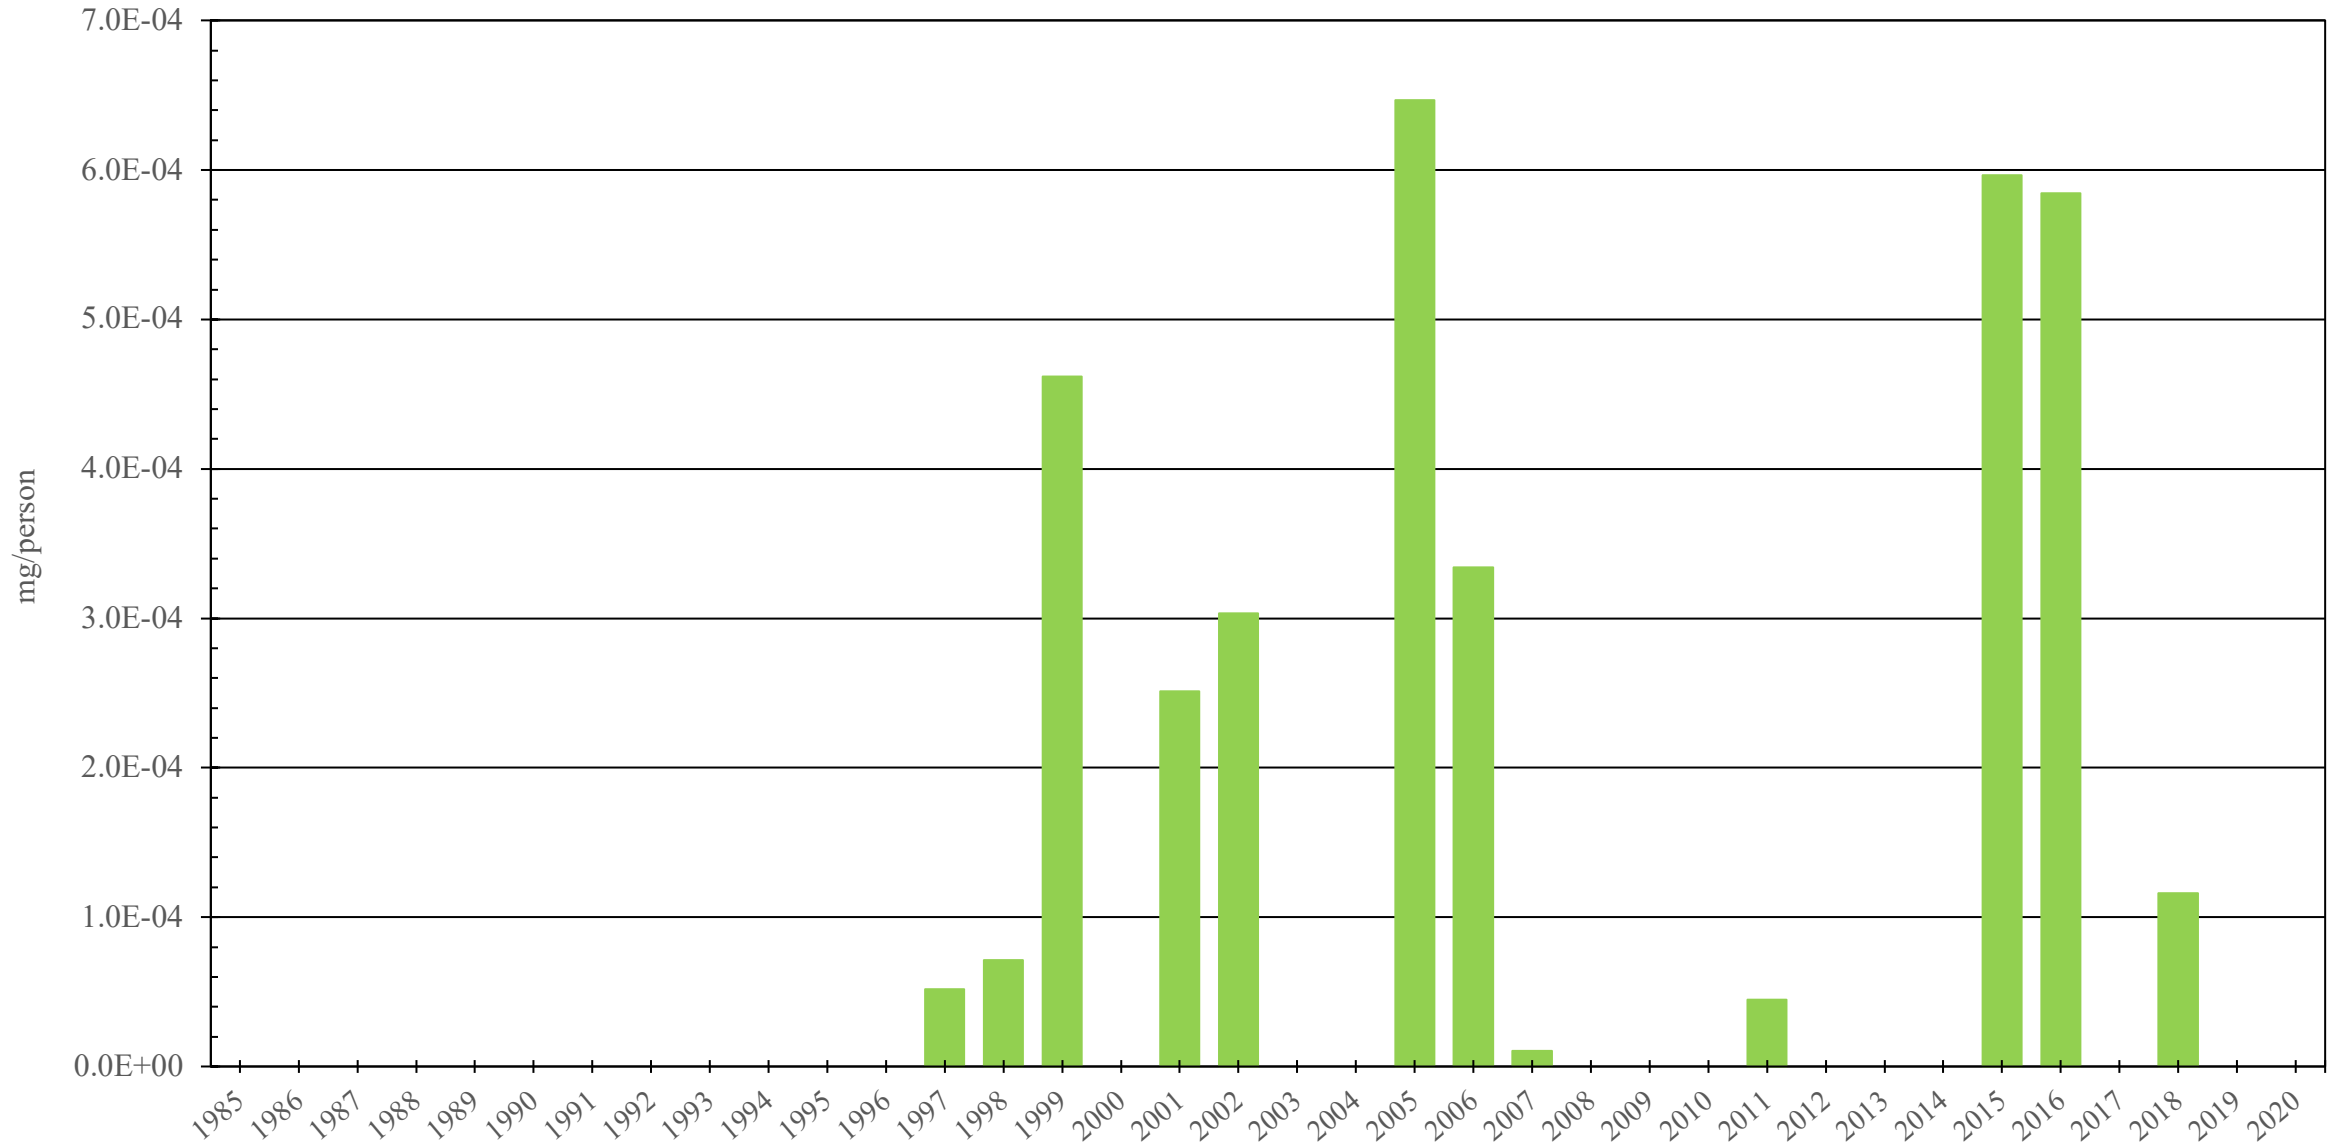

Papua New Guinea

Fentanyl Consumption (mg/person), 1985 - 2020

Sources: International Narcotics Control Board (data); The World Bank (population)

Created by: Walther Global Palliative Care & Supportive Oncology, Indiana University Simon Comprehensive Cancer Center, 2022