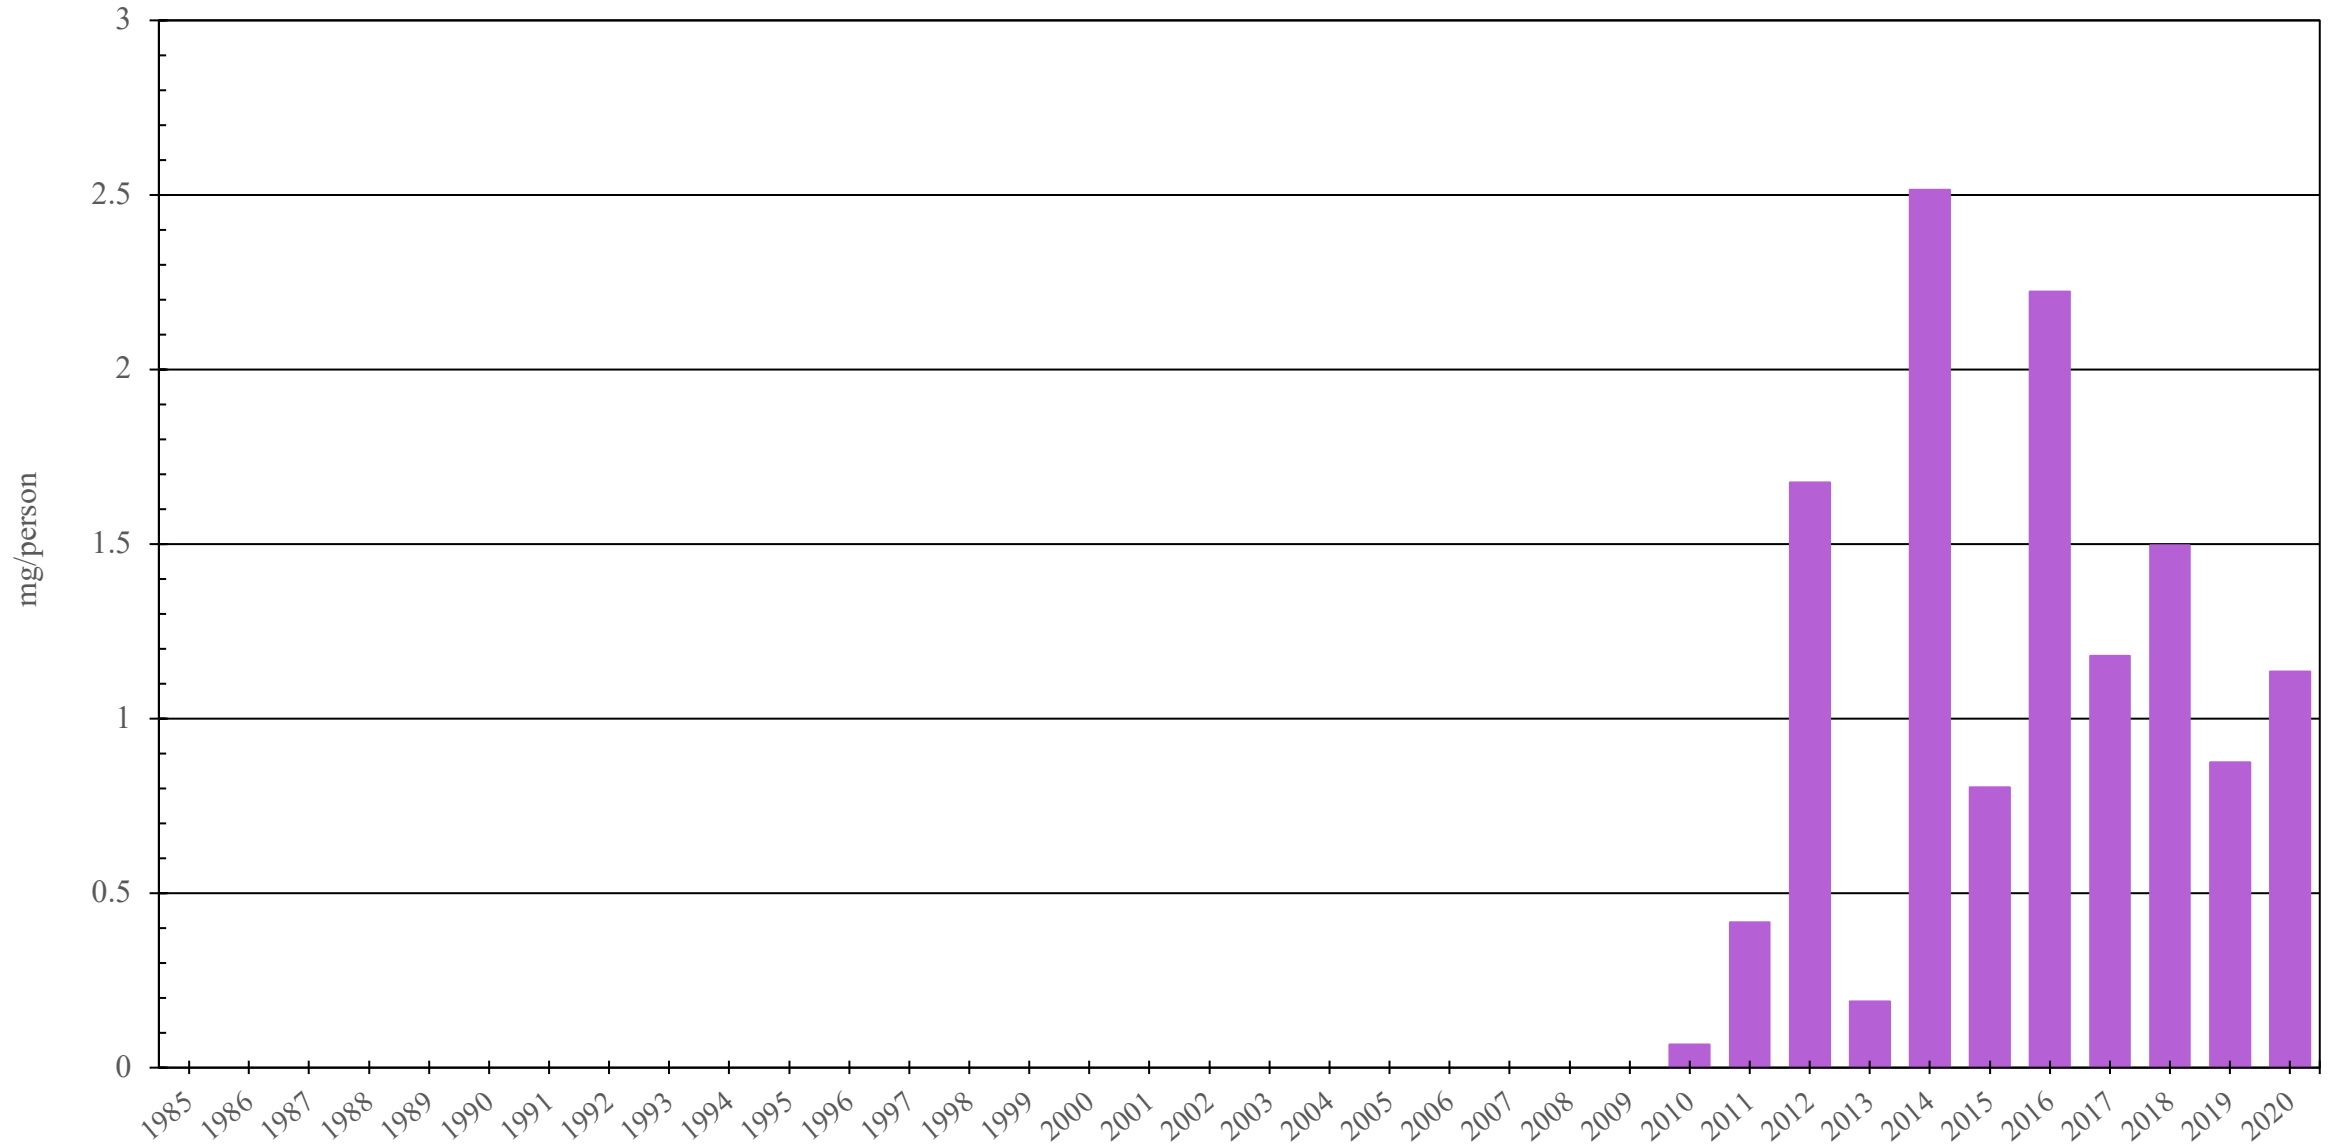

Panama

Oxycodone Consumption (mg/person), 1985 - 2020

Sources: International Narcotics Control Board (data); The World Bank (population)

Created by: Walther Global Palliative Care & Supportive Oncology, Indiana University Simon Comprehensive Cancer Center, 2022