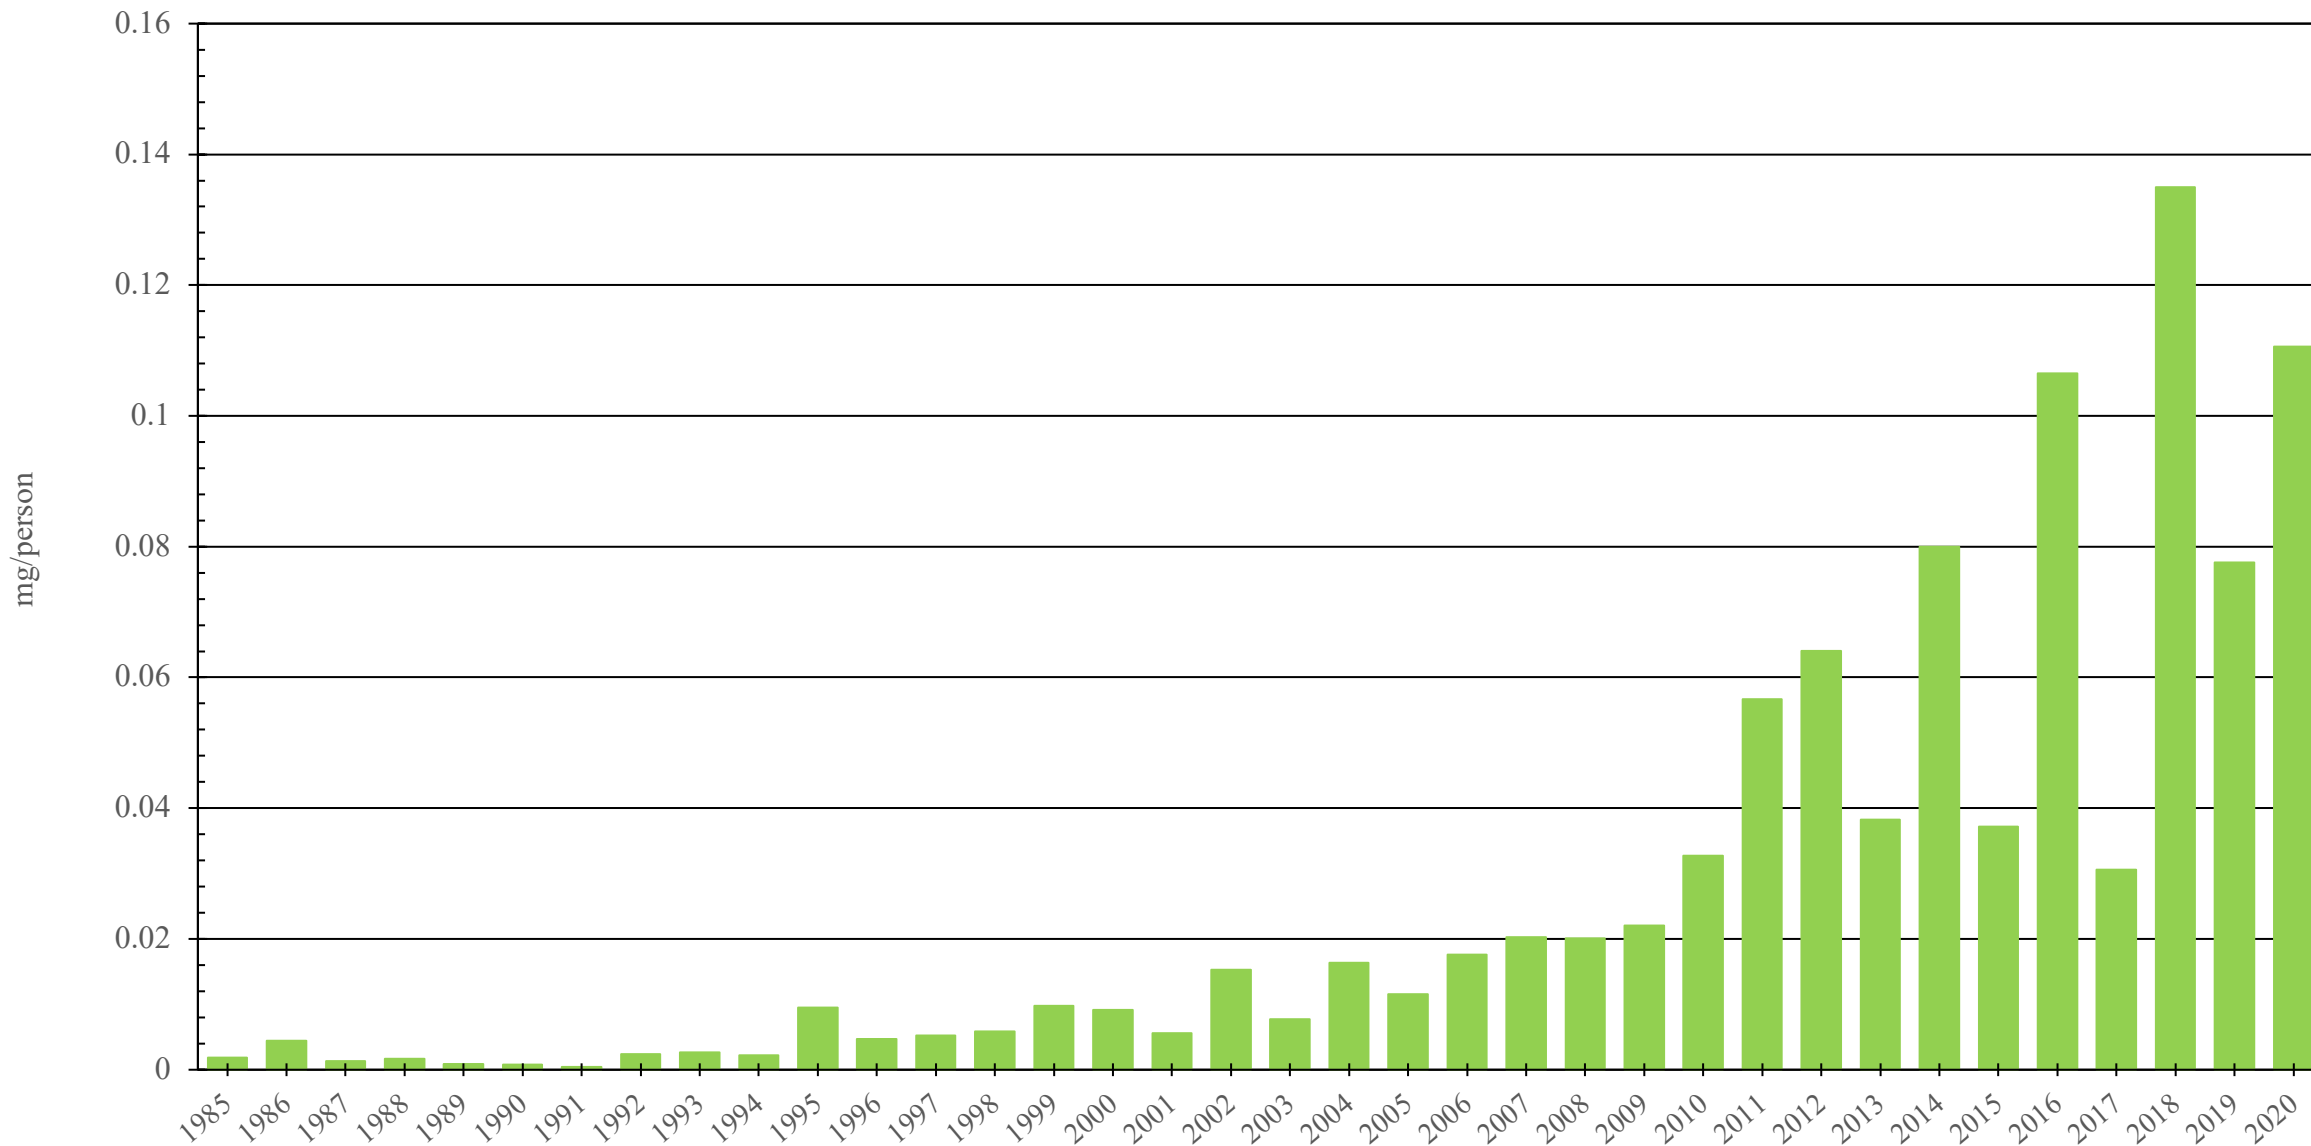

Panama

Fentanyl Consumption (mg/person), 1985 - 2020

Sources: International Narcotics Control Board (data); The World Bank (population)

Created by: Walther Global Palliative Care & Supportive Oncology, Indiana University Simon Comprehensive Cancer Center, 2022