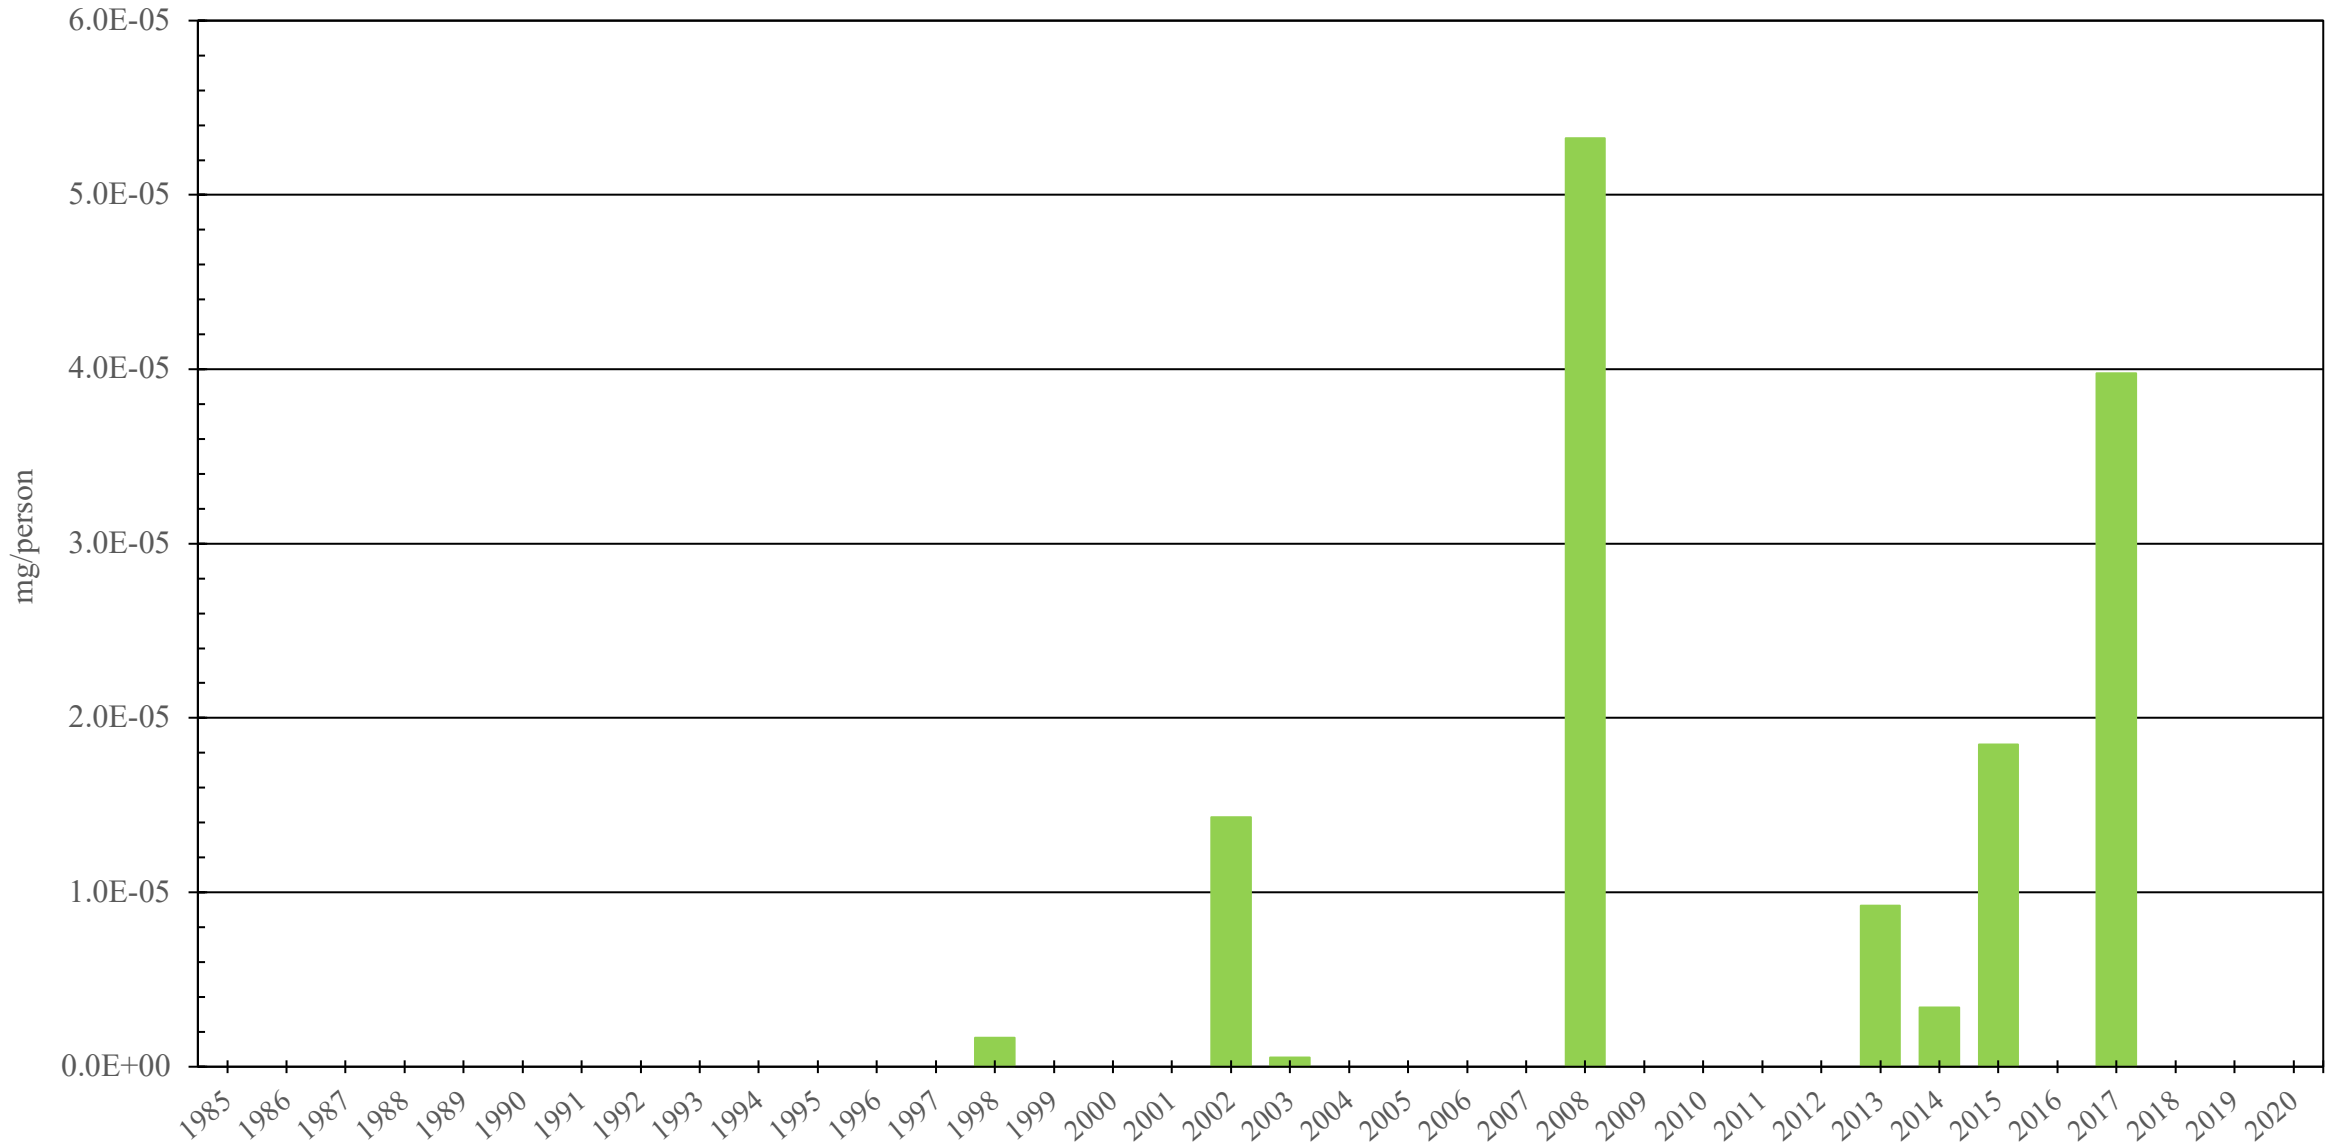

# Nigeria

Fentanyl Consumption (mg/person), 1985 - 2020

Sources: International Narcotics Control Board (data); The World Bank (population)

Created by: Walther Global Palliative Care & Supportive Oncology, Indiana University Simon Comprehensive Cancer Center, 2022