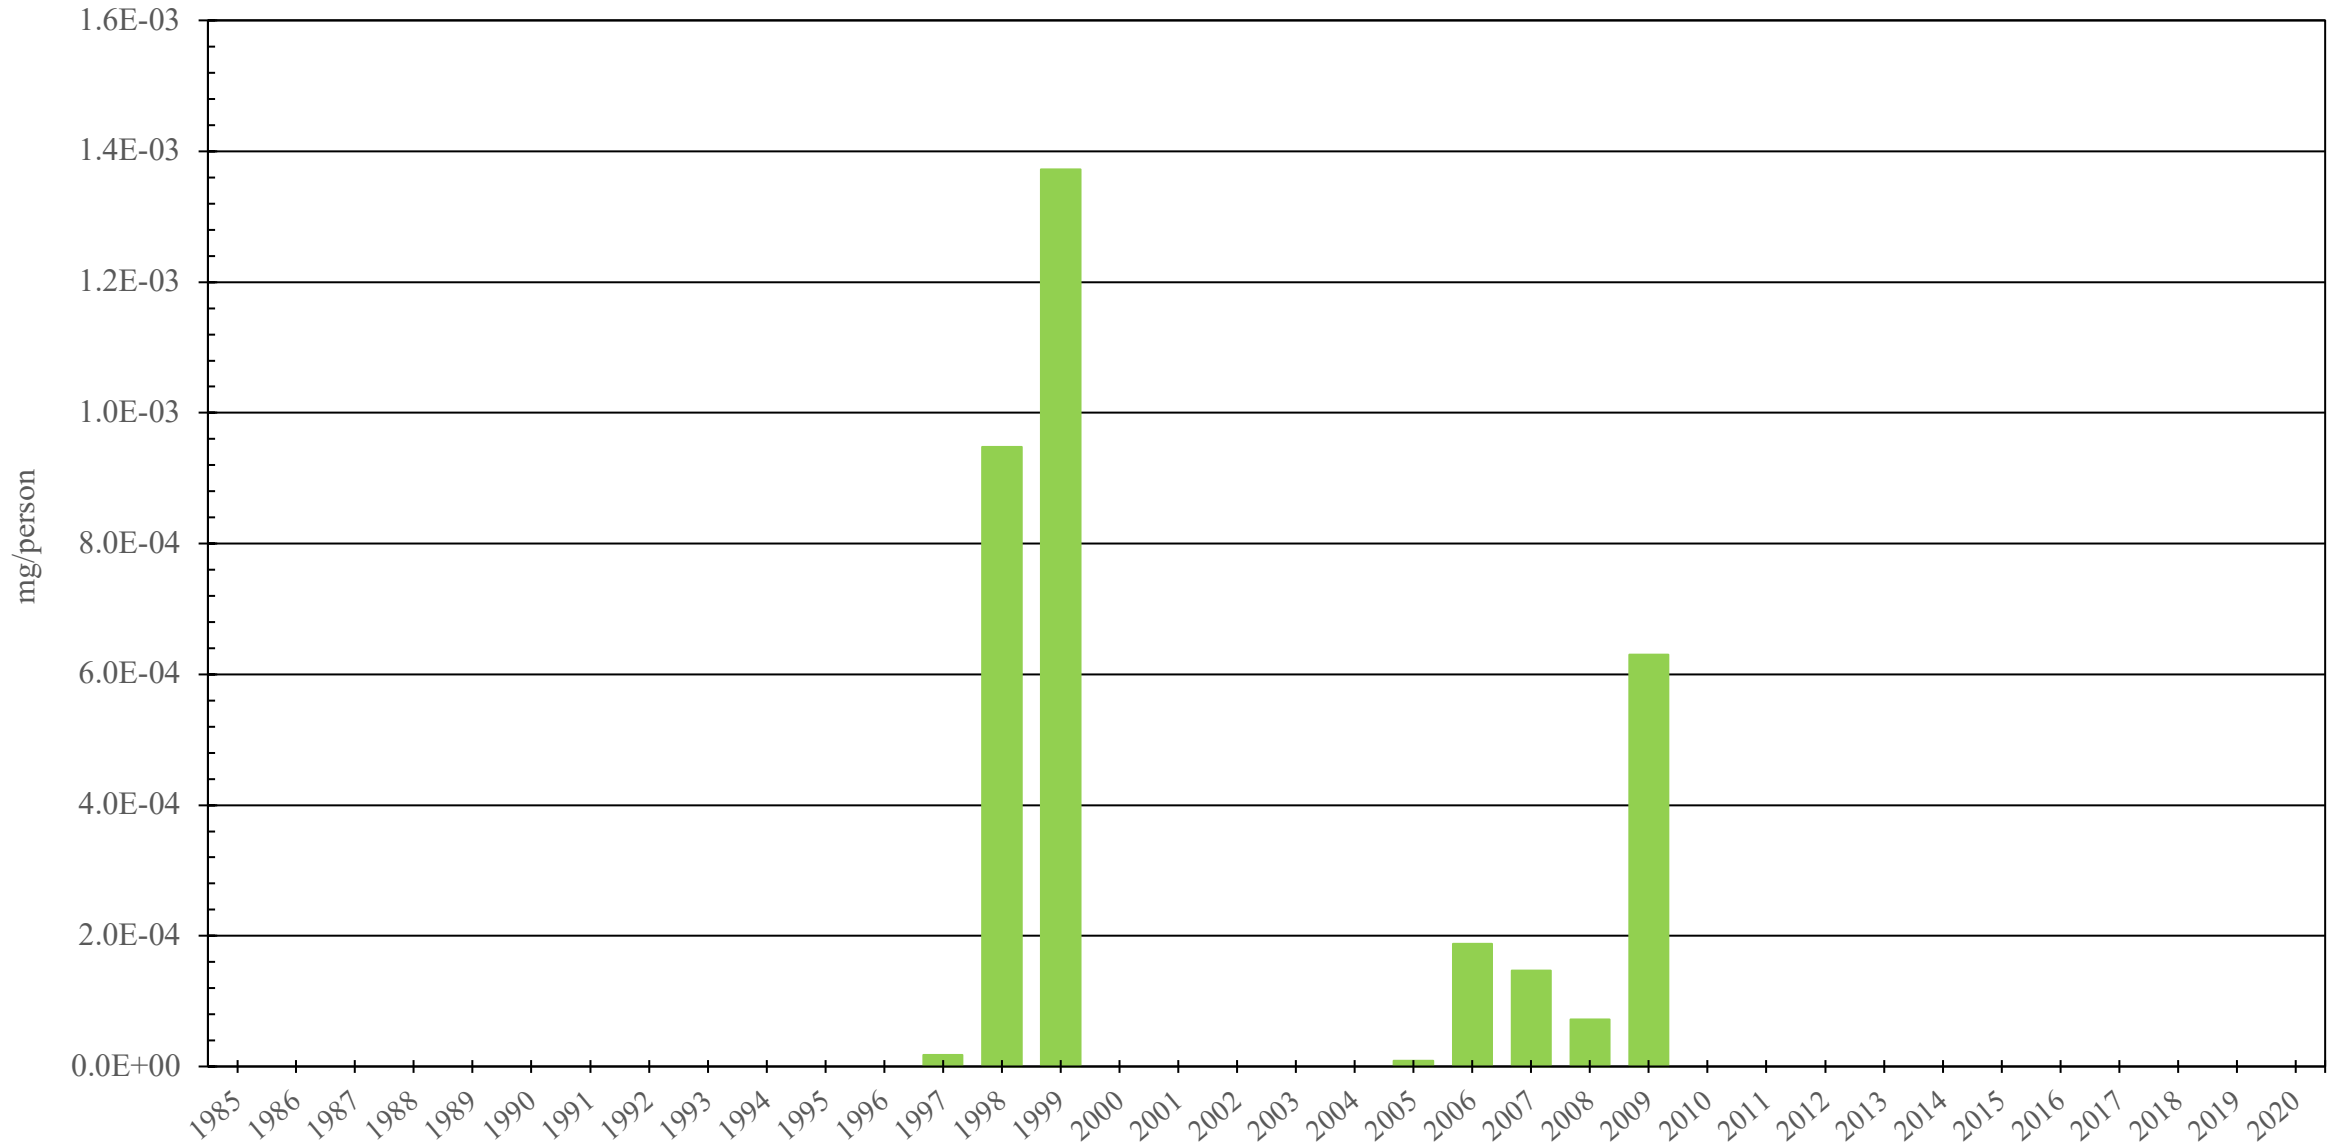

Niger

Fentanyl Consumption (mg/person), 1985 - 2020

Sources: International Narcotics Control Board (data); The World Bank (population)

Created by: Walther Global Palliative Care & Supportive Oncology, Indiana University Simon Comprehensive Cancer Center, 2022