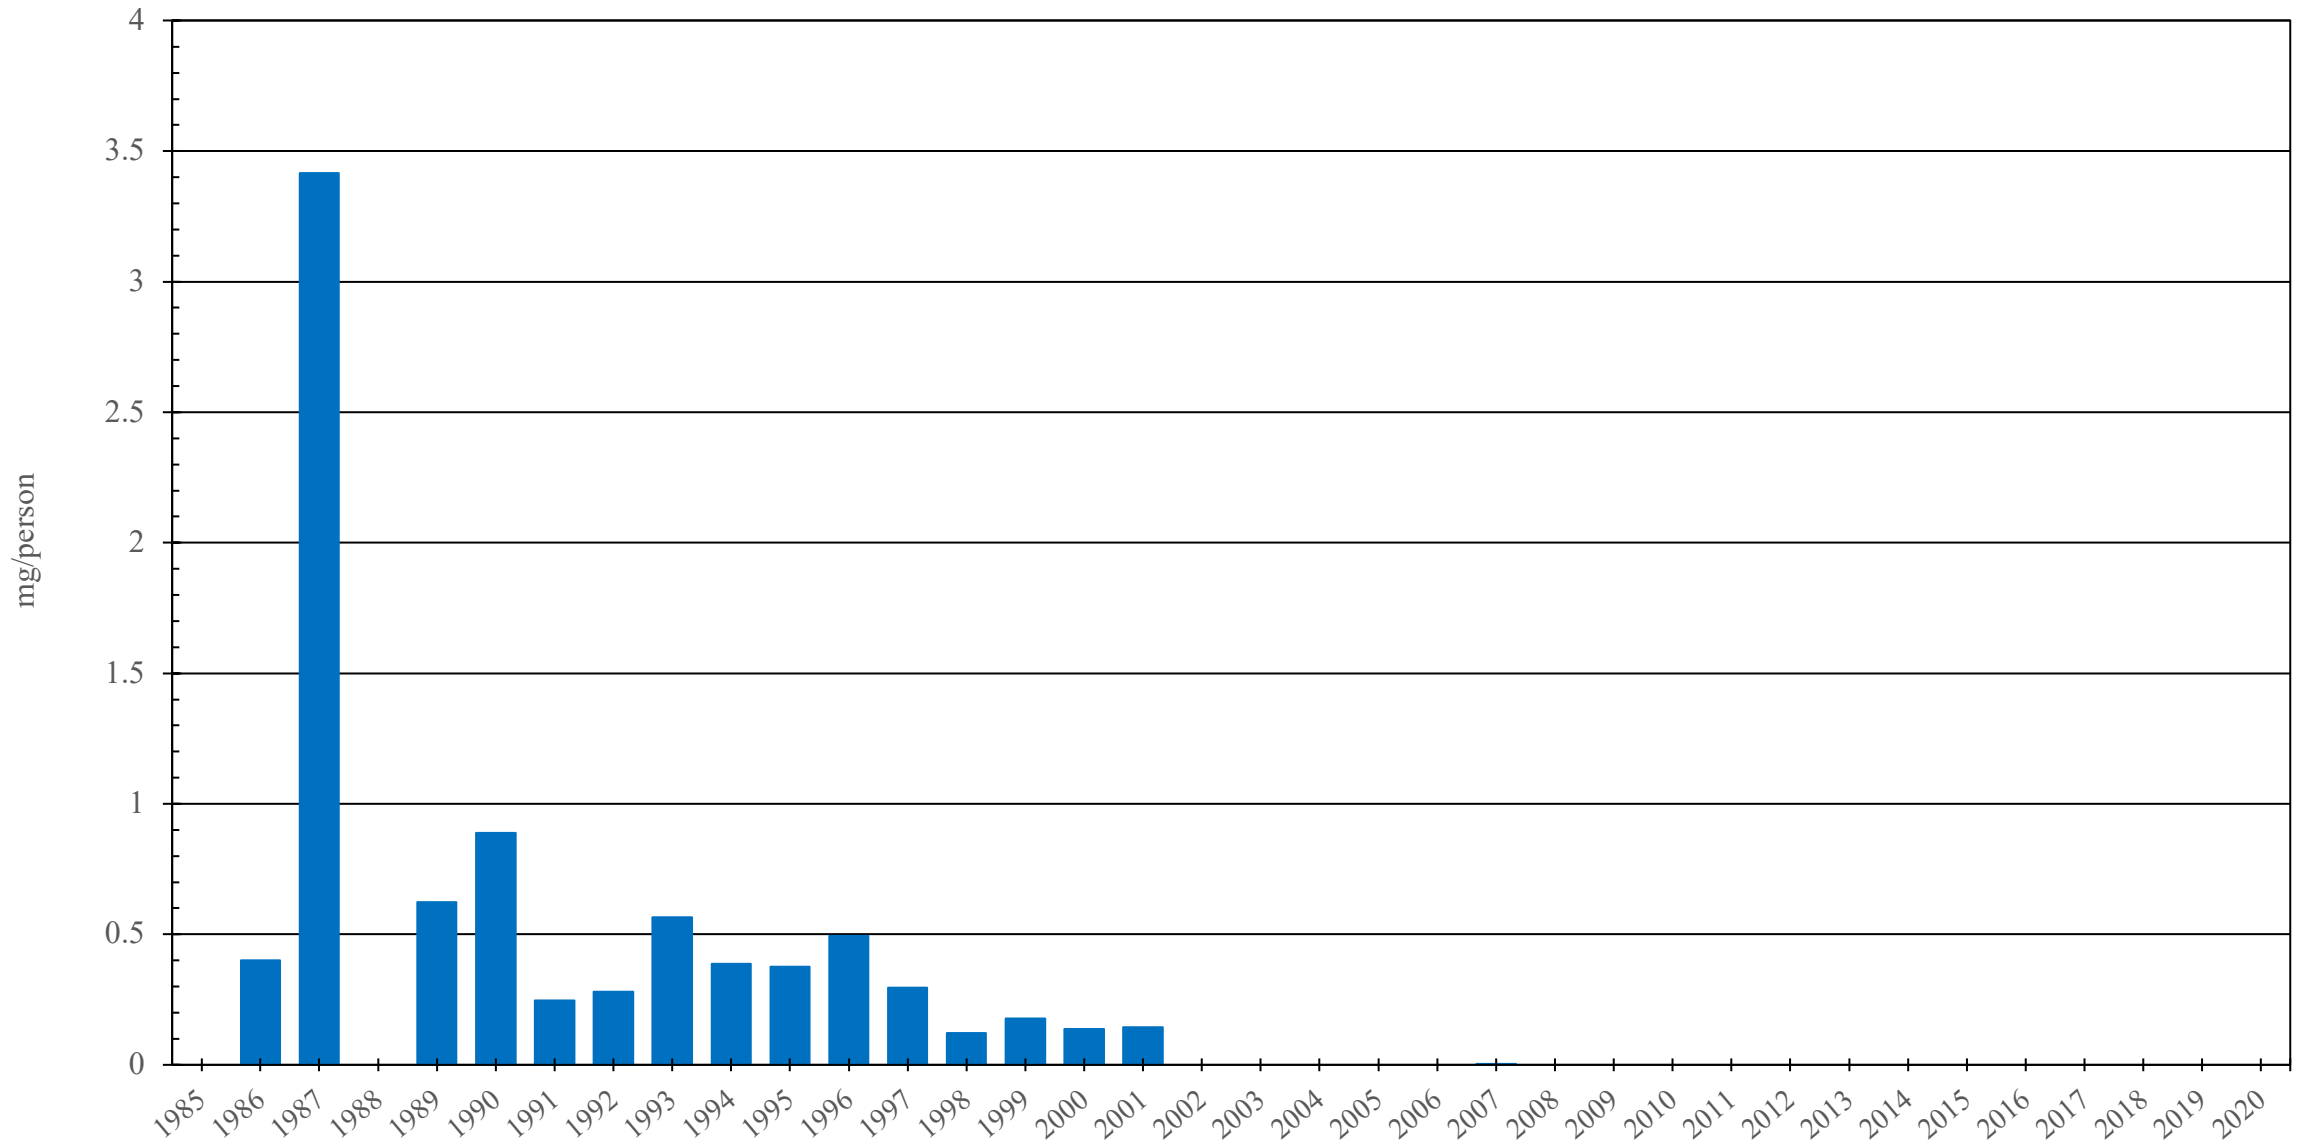

Nicaragua

Pethidine Consumption (mg/person), 1985 - 2020

Sources: International Narcotics Control Board (data); The World Bank (population)

Created by: Walther Global Palliative Care & Supportive Oncology, Indiana University Simon Comprehensive Cancer Center, 2022