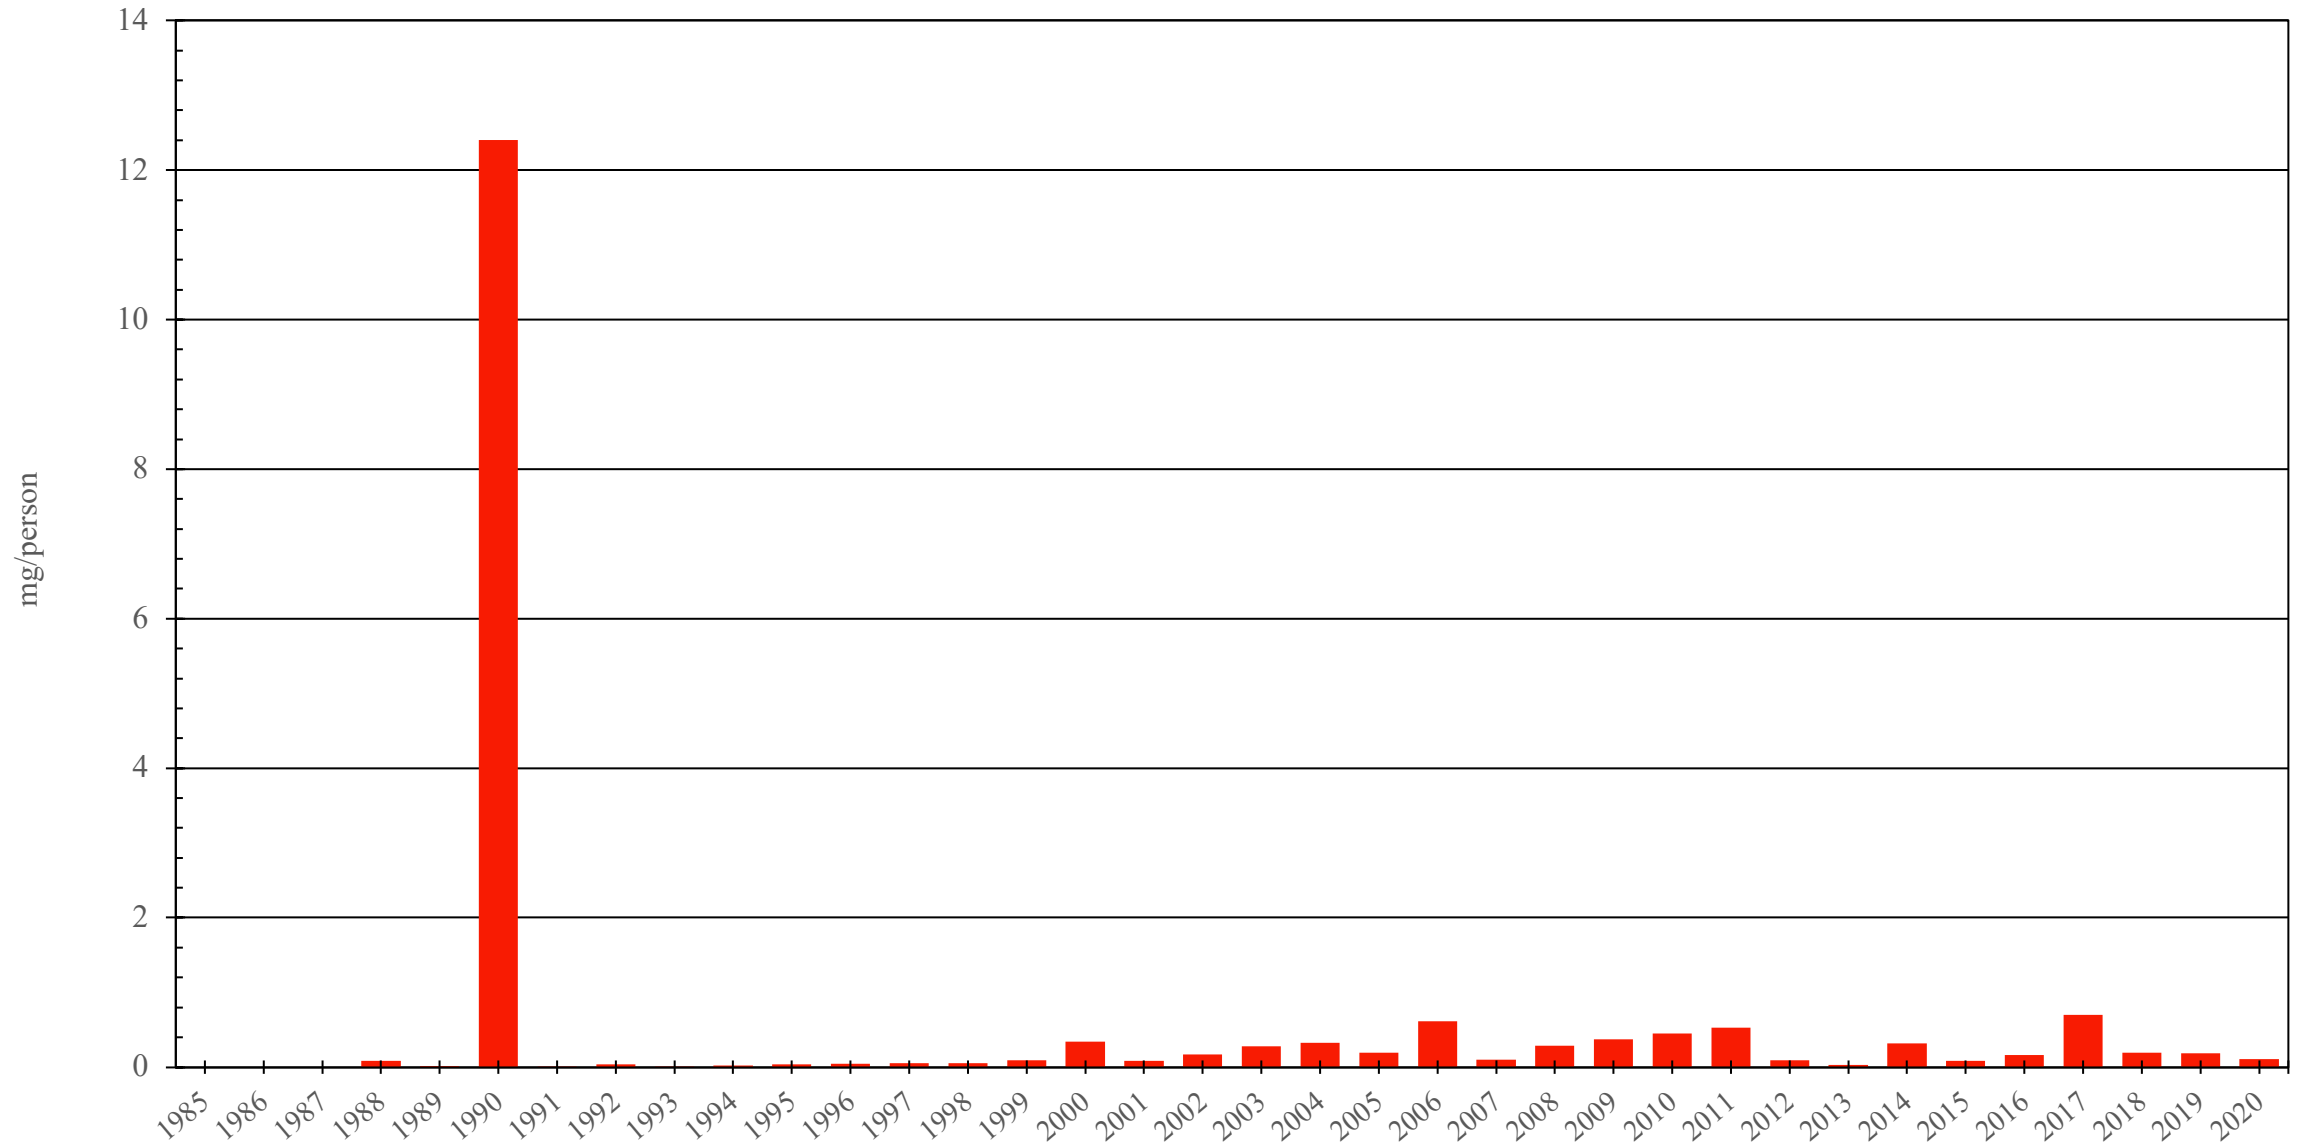

# Nicaragua

Morphine Consumption (mg/person), 1985 - 2020

Sources: International Narcotics Control Board (data); The World Bank (population)

Created by: Walther Global Palliative Care & Supportive Oncology, Indiana University Simon Comprehensive Cancer Center, 2022