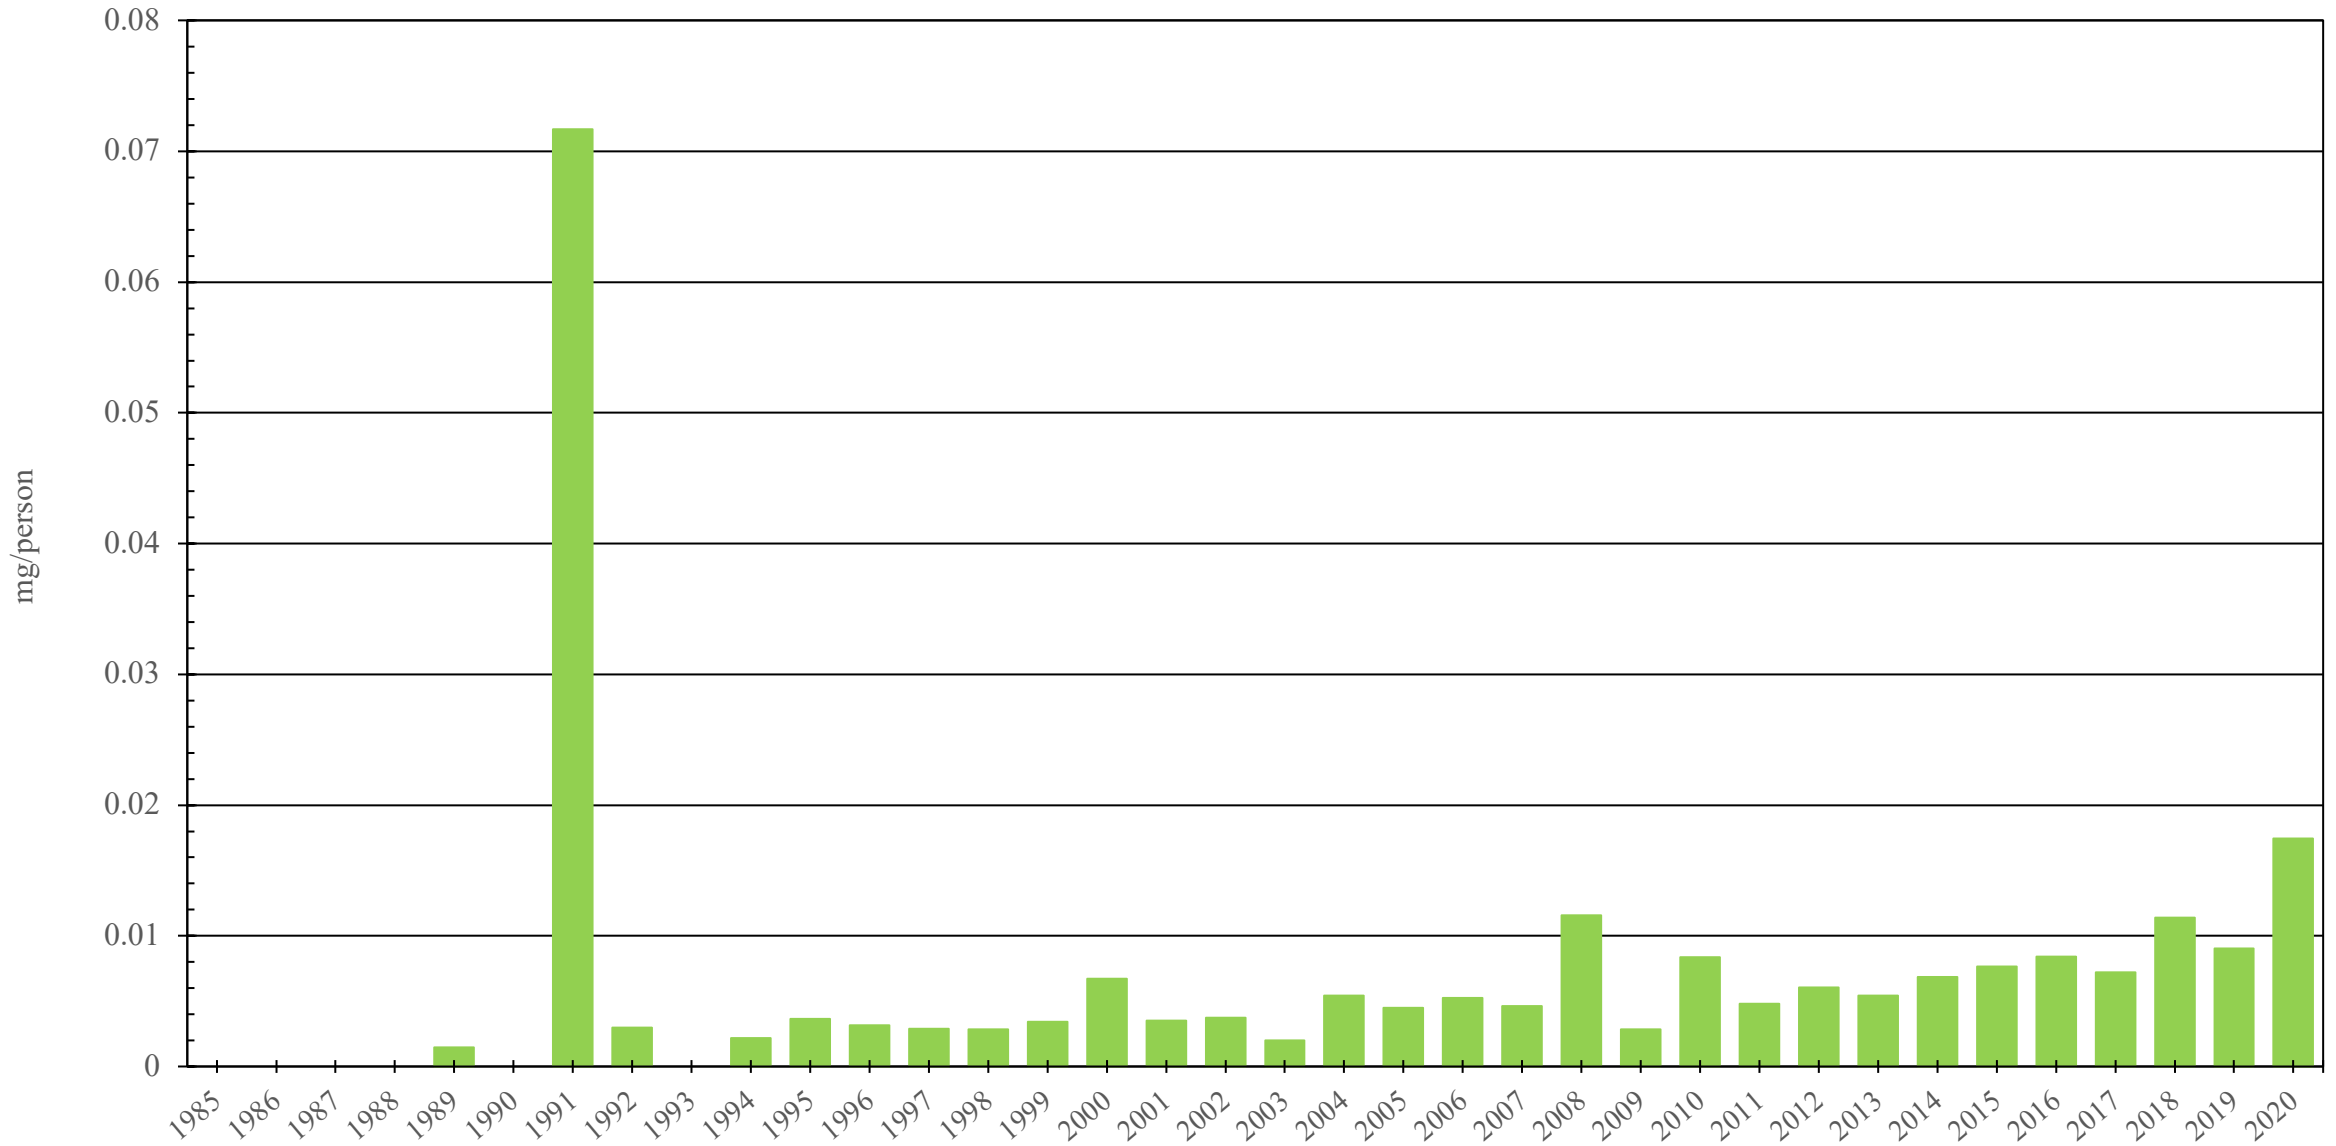

Nicaragua

Fentanyl Consumption (mg/person), 1985 - 2020

Sources: International Narcotics Control Board (data); The World Bank (population)

Created by: Walther Global Palliative Care & Supportive Oncology, Indiana University Simon Comprehensive Cancer Center, 2022