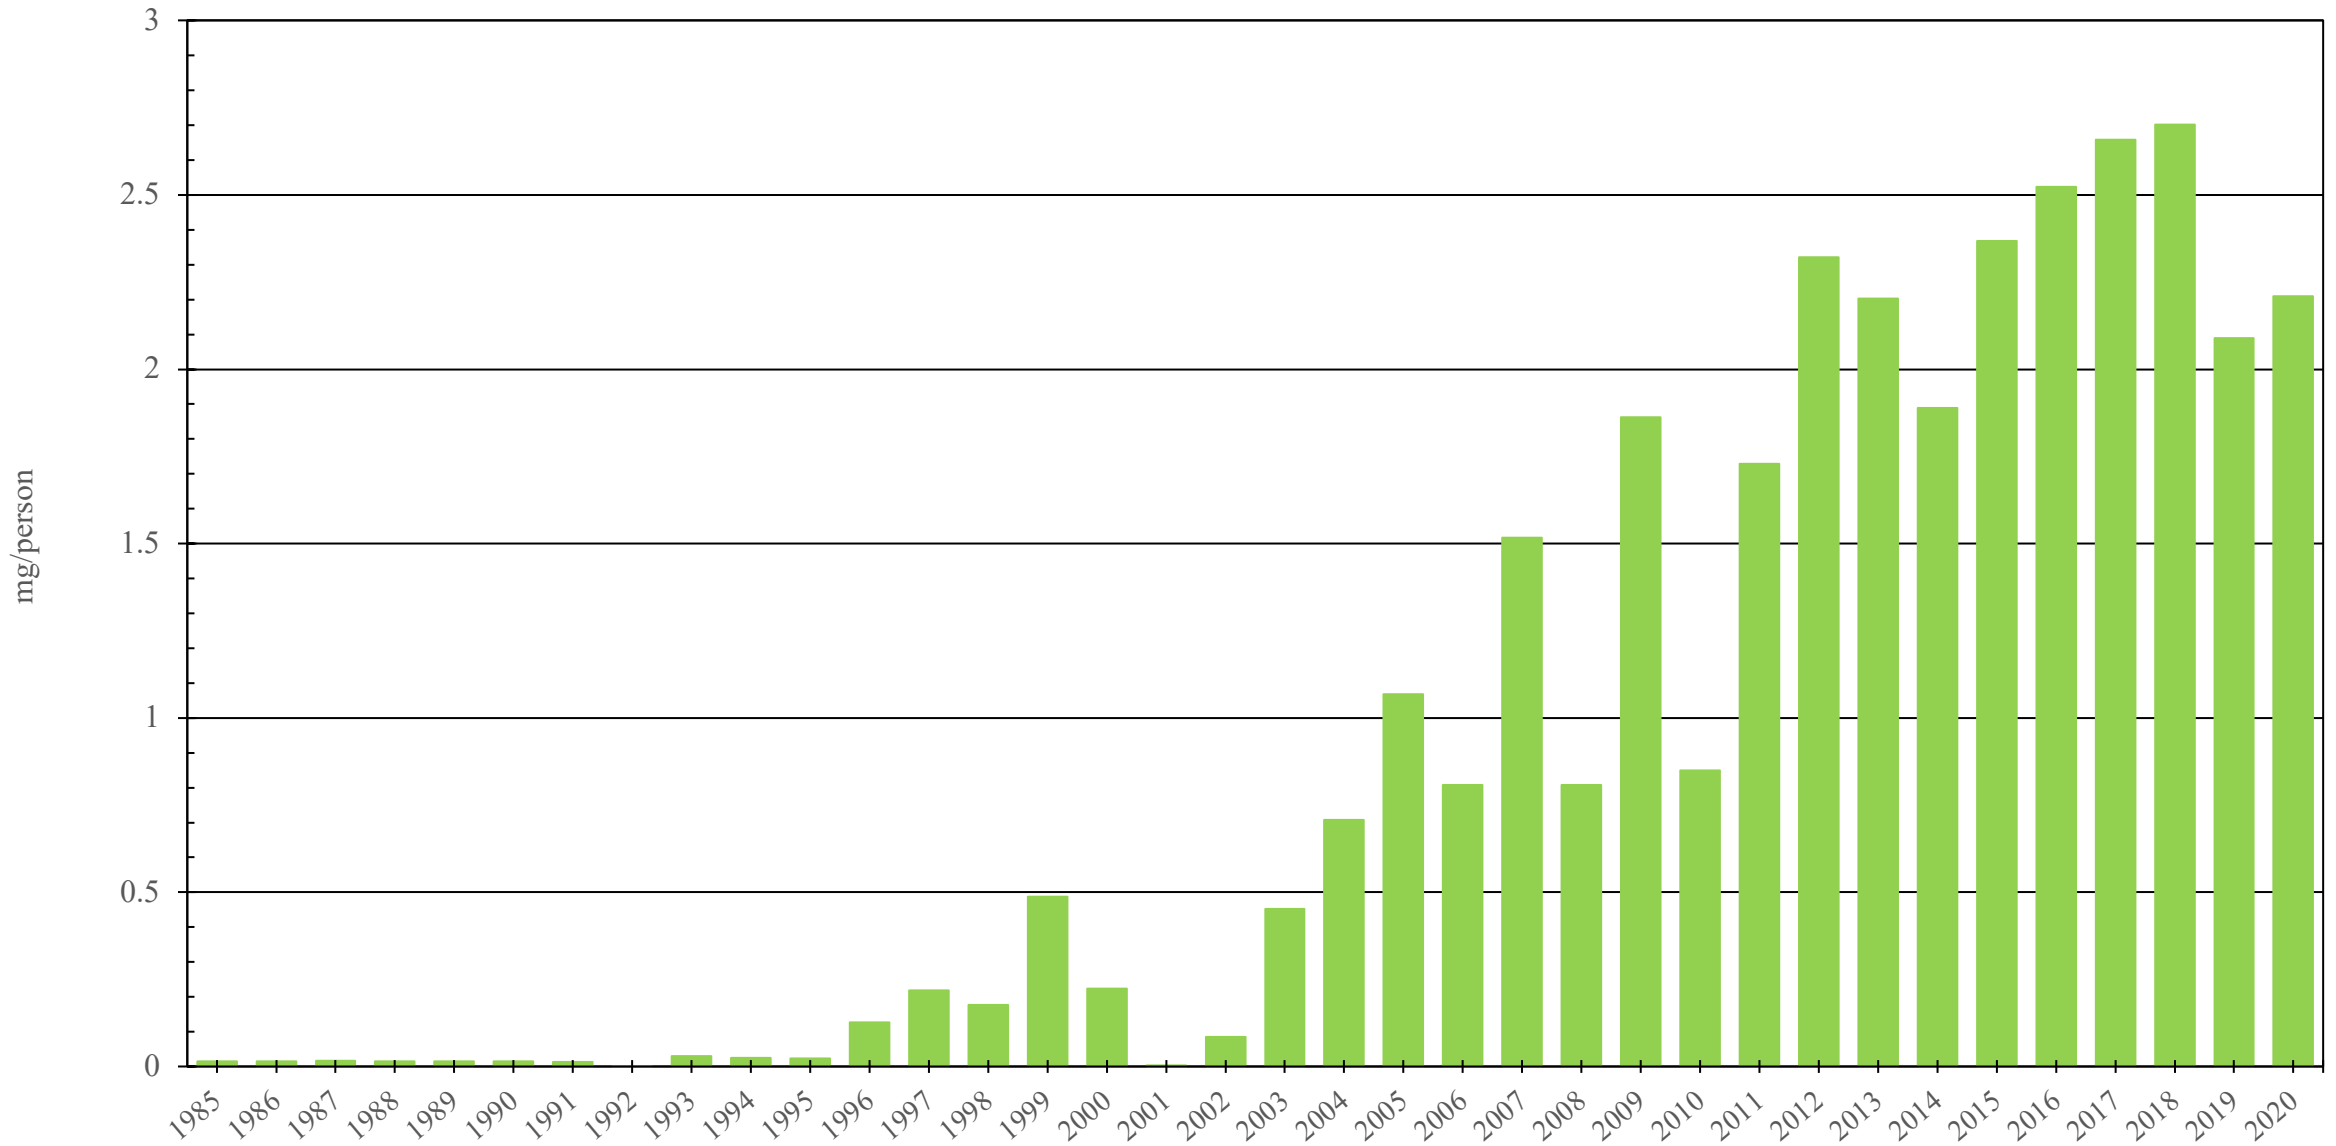

# Netherlands

Fentanyl Consumption (mg/person), 1985 - 2020

Sources: International Narcotics Control Board (data); The World Bank (population)

Created by: Walther Global Palliative Care & Supportive Oncology, Indiana University Simon Comprehensive Cancer Center, 2022