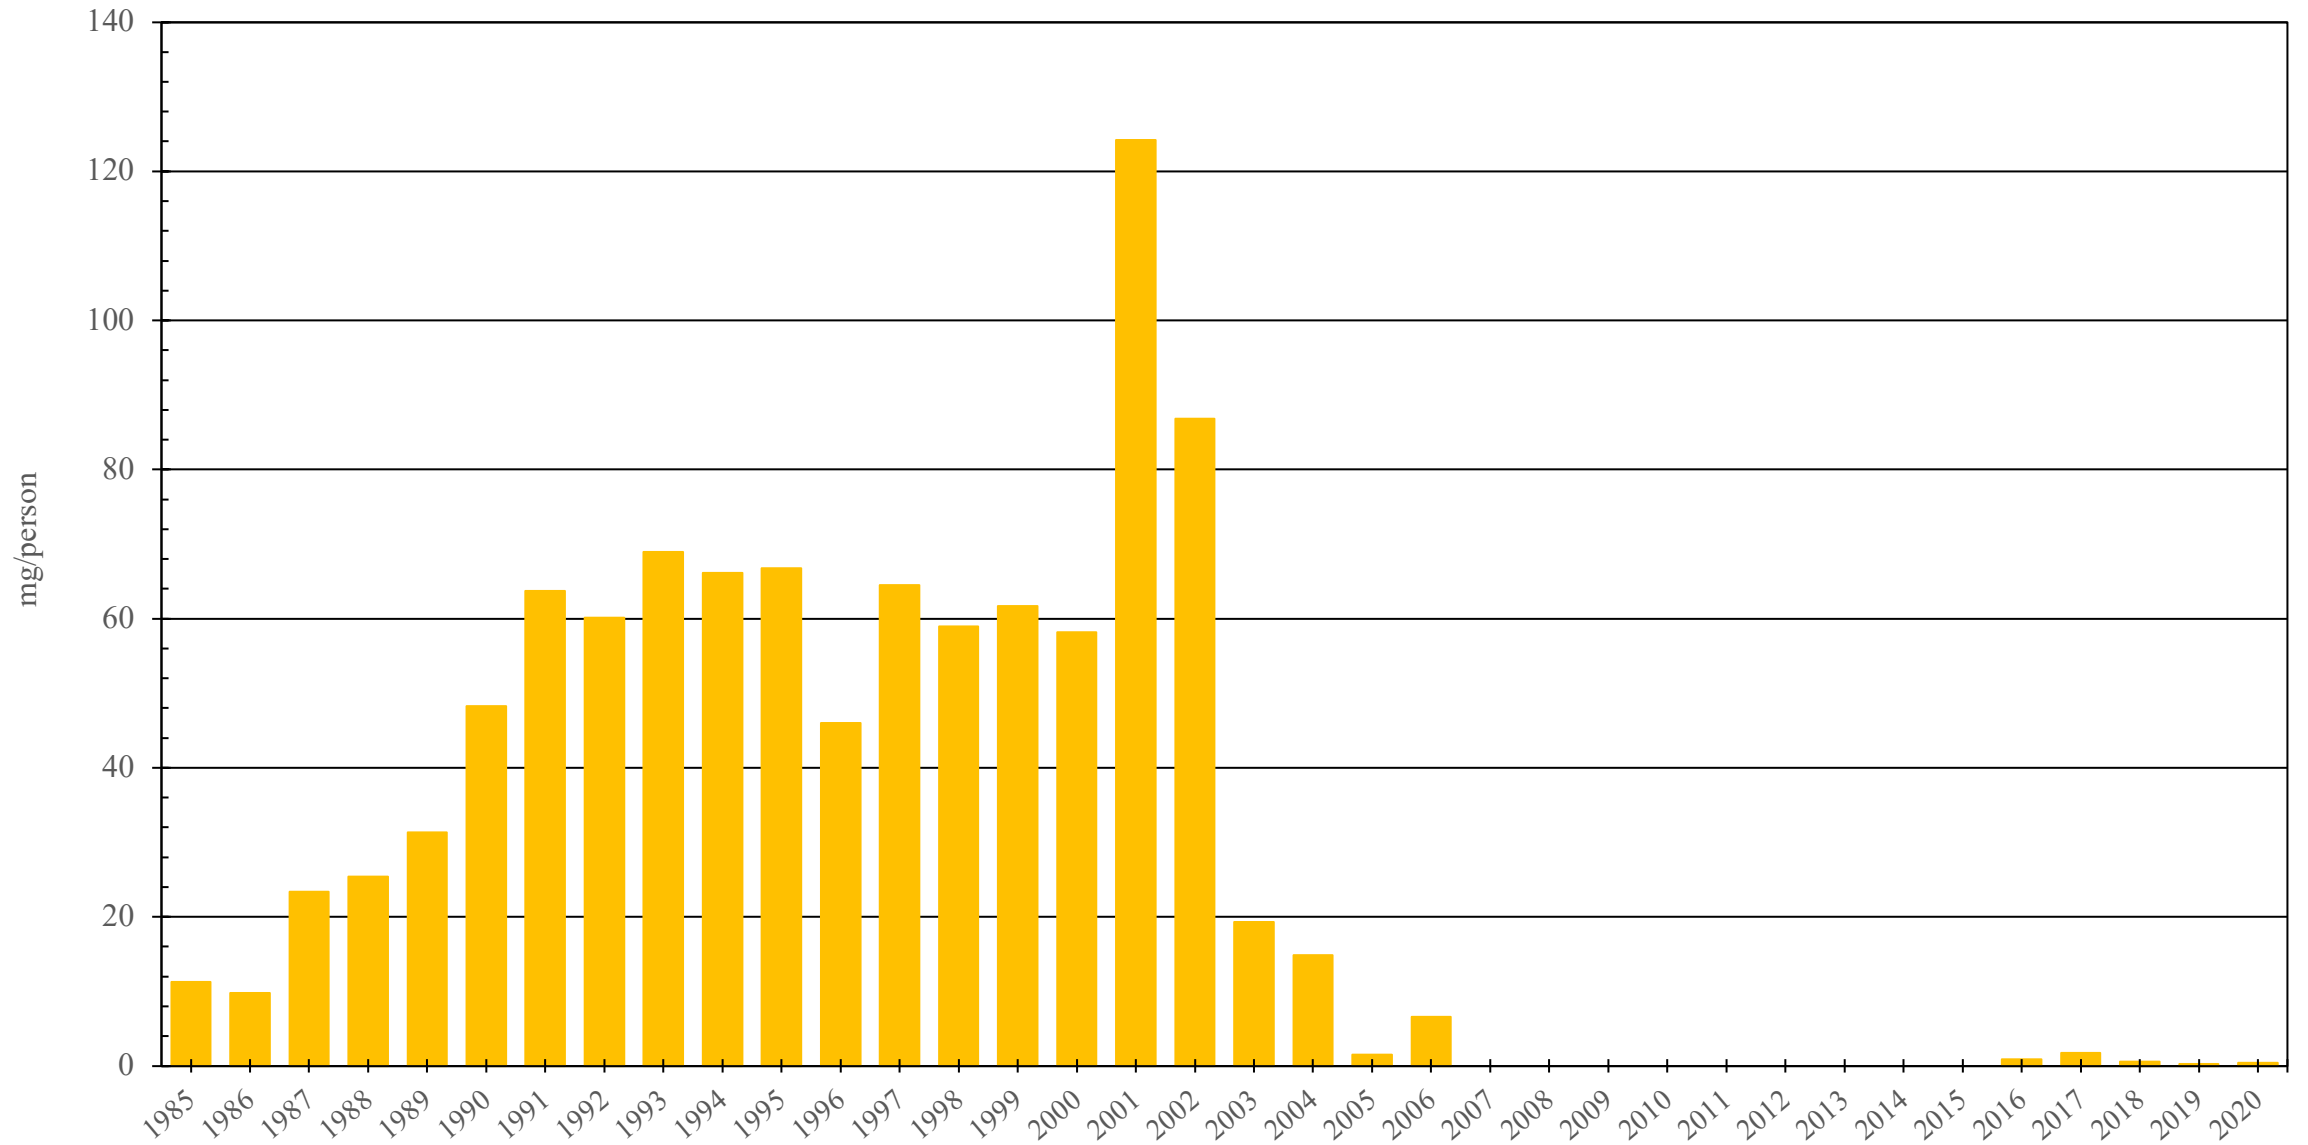

# Netherlands

Codeine Consumption (mg/person), 1985 - 2020

Sources: International Narcotics Control Board (data); The World Bank (population)

Created by: Walther Global Palliative Care & Supportive Oncology, Indiana University Simon Comprehensive Cancer Center, 2022