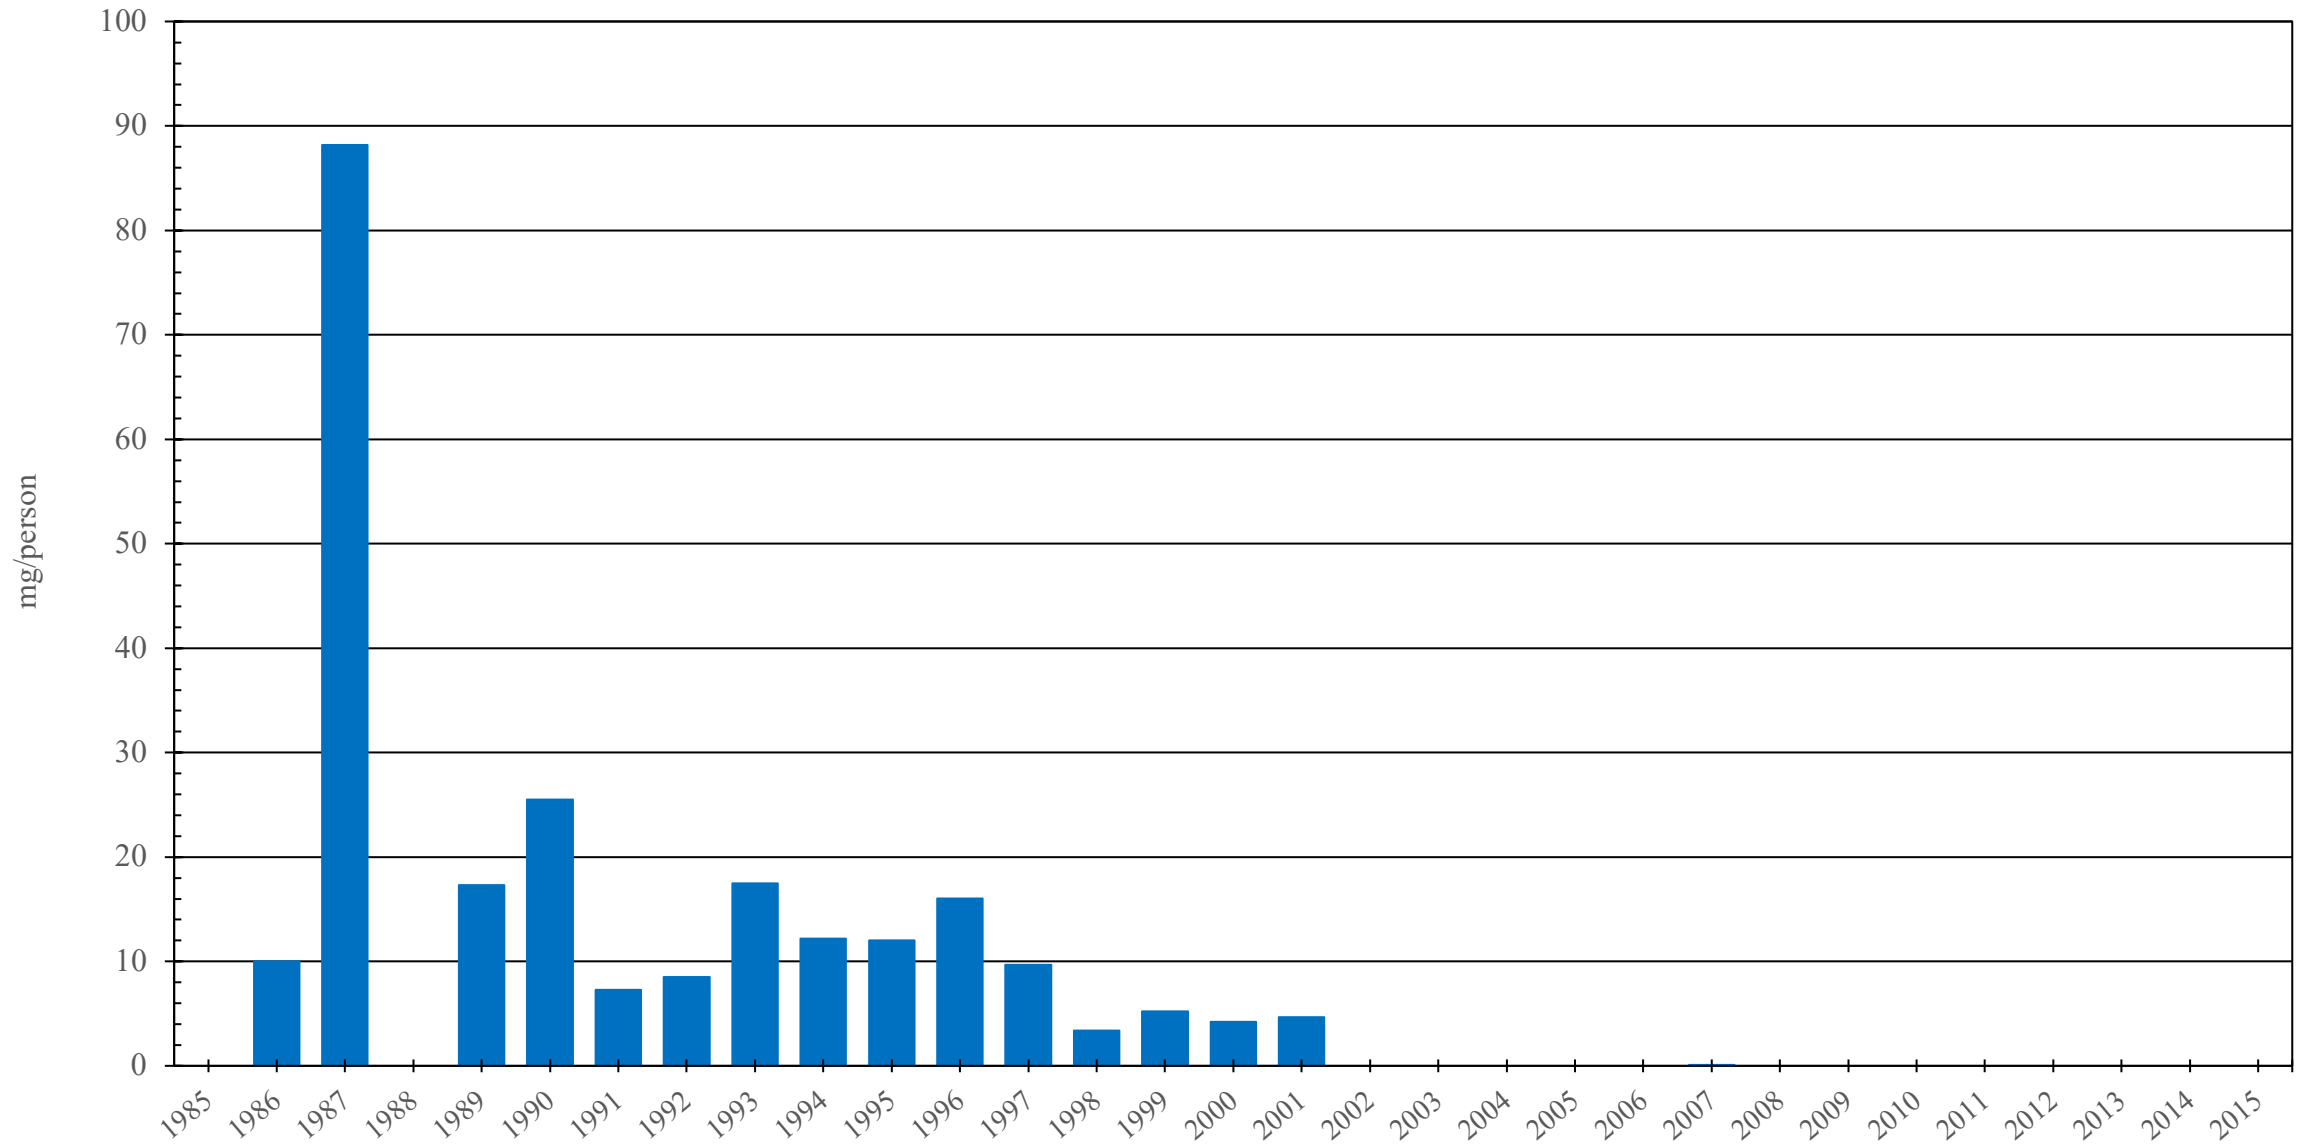

Netherlands Antilles (Historical)

Pethidine Consumption (mg/person), 1985 - 2015

Sources: International Narcotics Control Board (data); The World Bank (population)

Created by: Walther Global Palliative Care & Supportive Oncology, Indiana University Simon Comprehensive Cancer Center, 2022