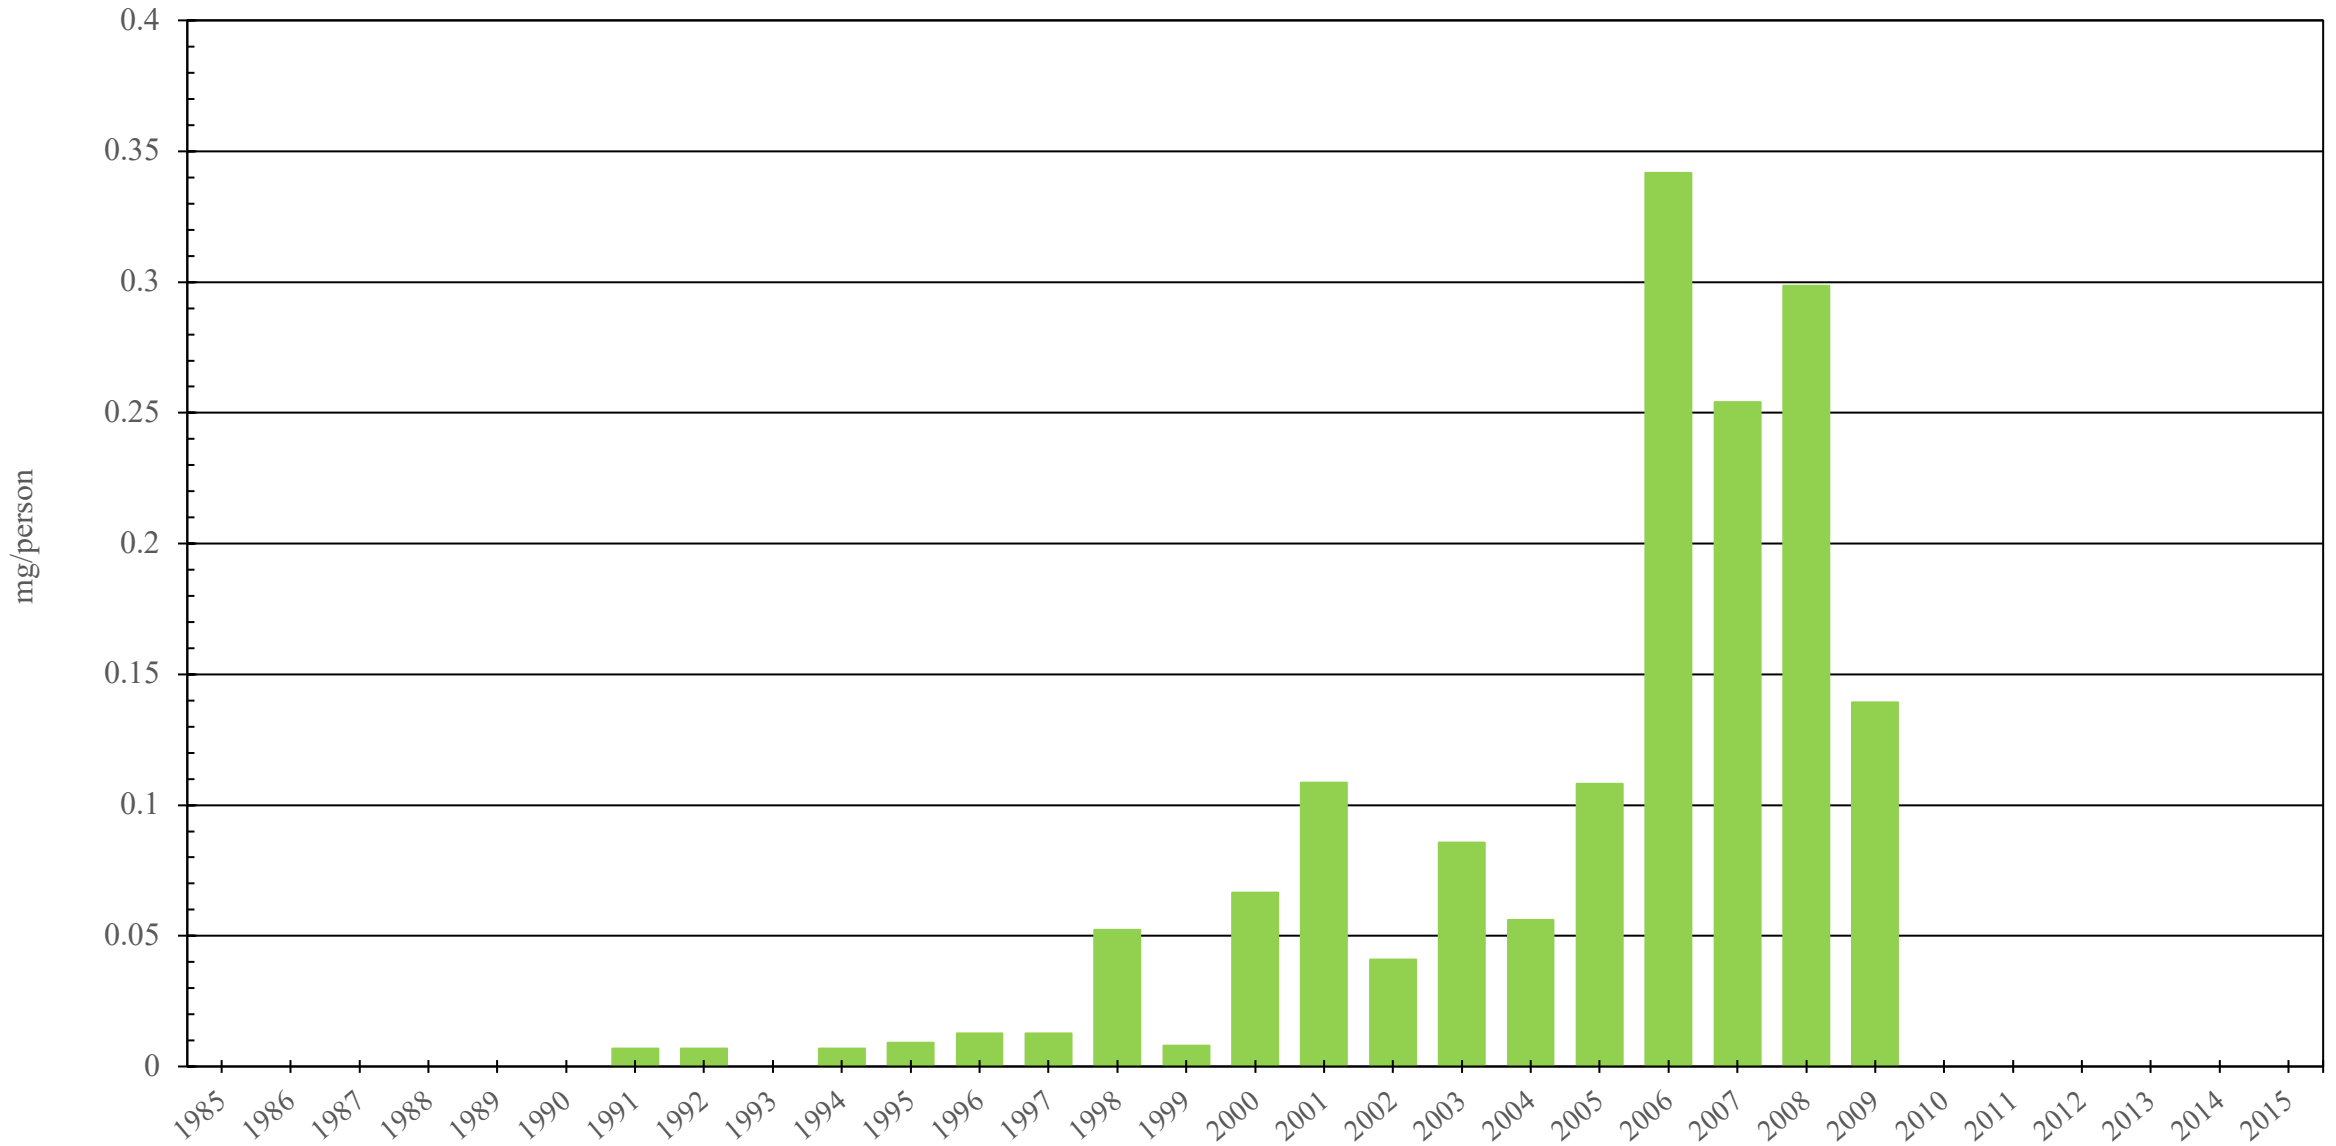

Netherlands Antilles (Historical)

Fentanyl Consumption (mg/person), 1985 - 2015

Sources: International Narcotics Control Board (data); The World Bank (population)

Created by: Walther Global Palliative Care & Supportive Oncology, Indiana University Simon Comprehensive Cancer Center, 2022