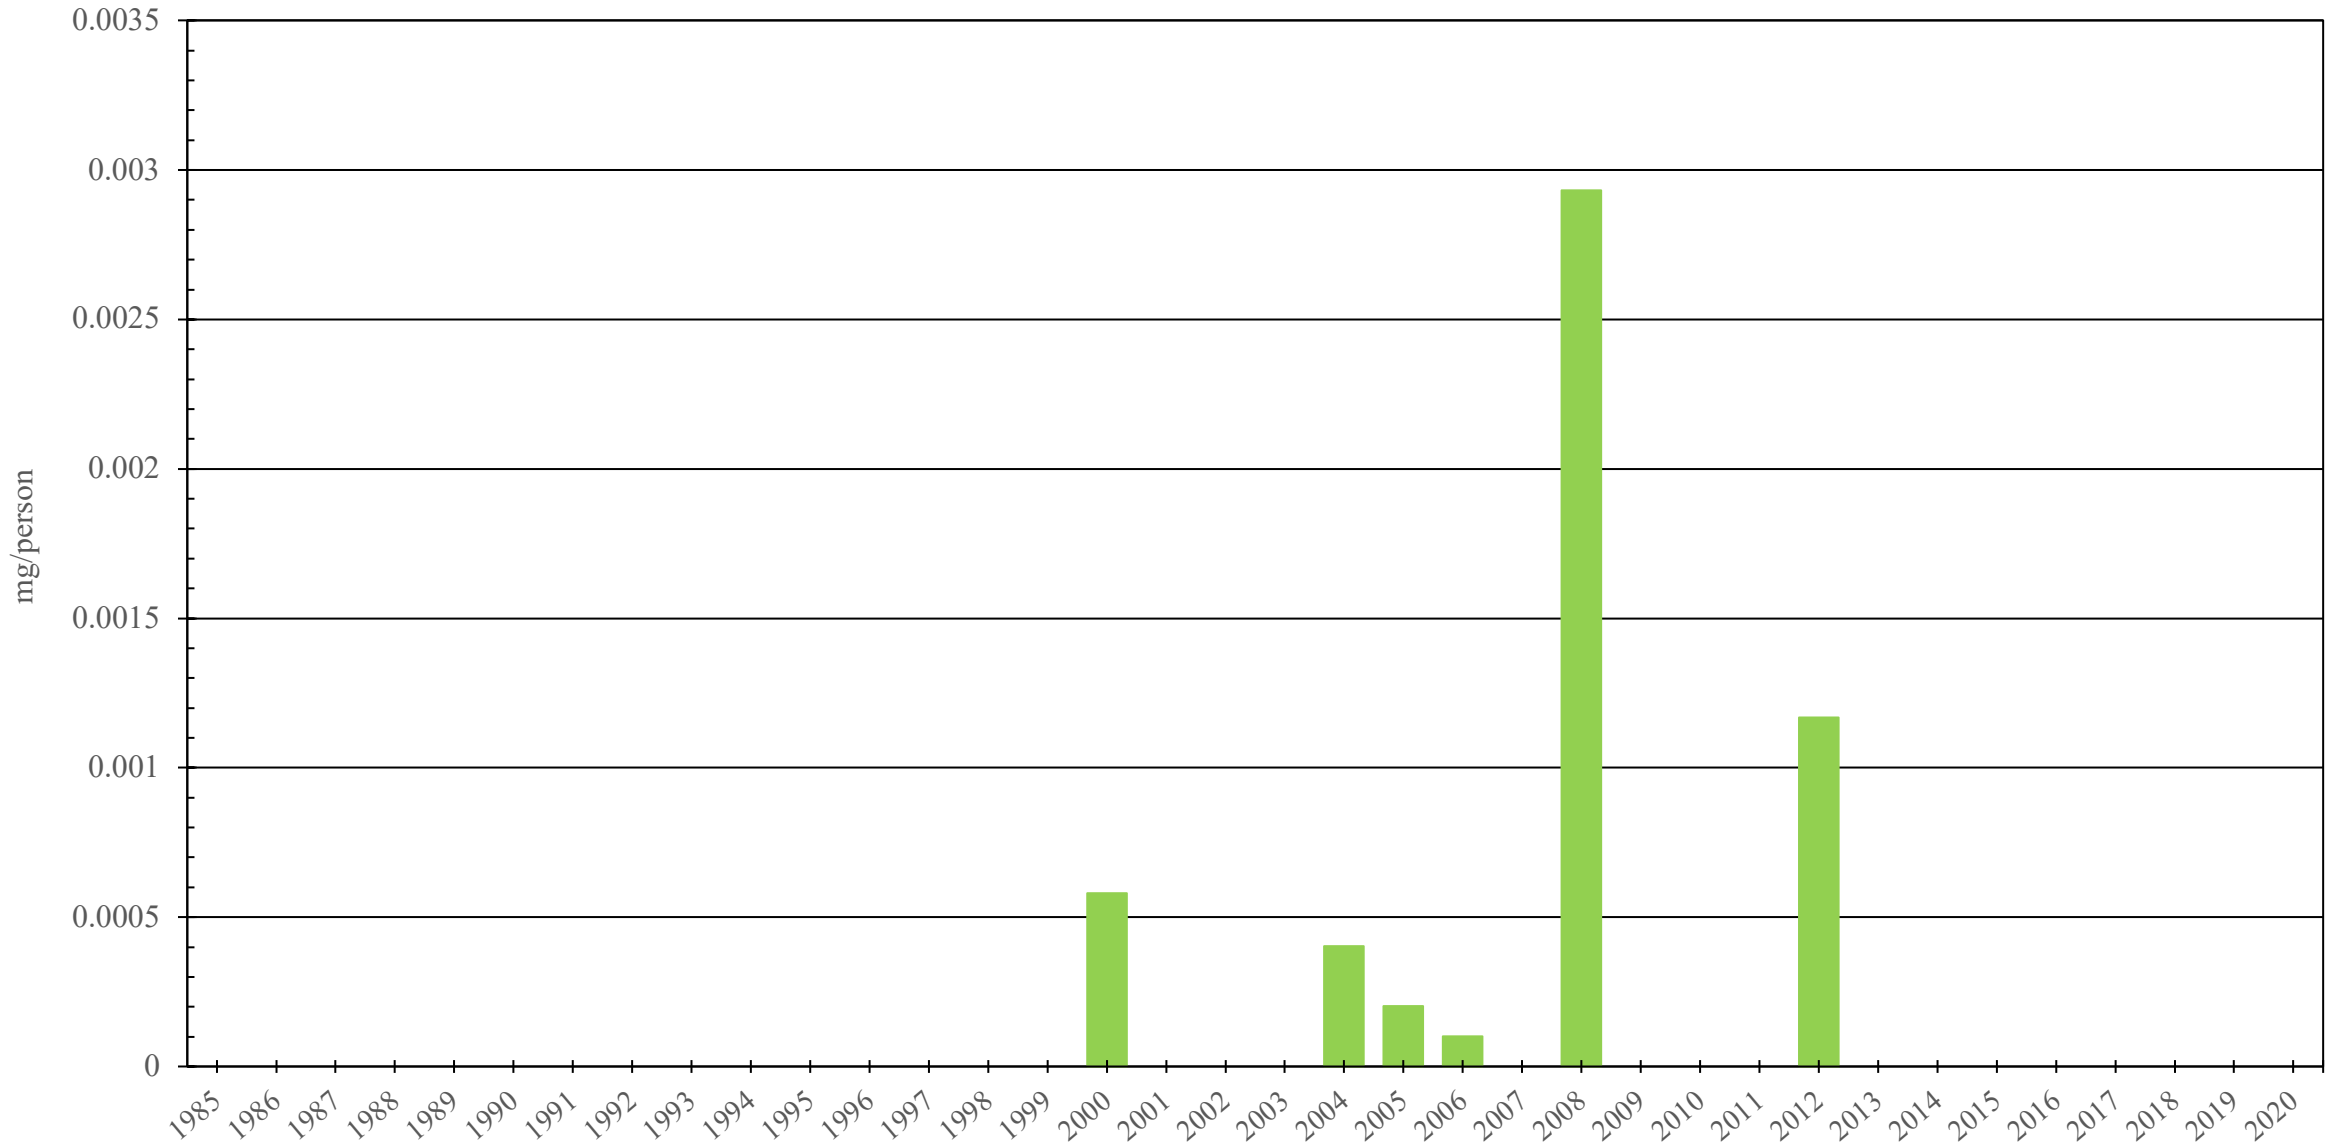

Nauru

Fentanyl Consumption (mg/person), 1985 - 2020

Sources: International Narcotics Control Board (data); The World Bank (population)

Created by: Walther Global Palliative Care & Supportive Oncology, Indiana University Simon Comprehensive Cancer Center, 2022