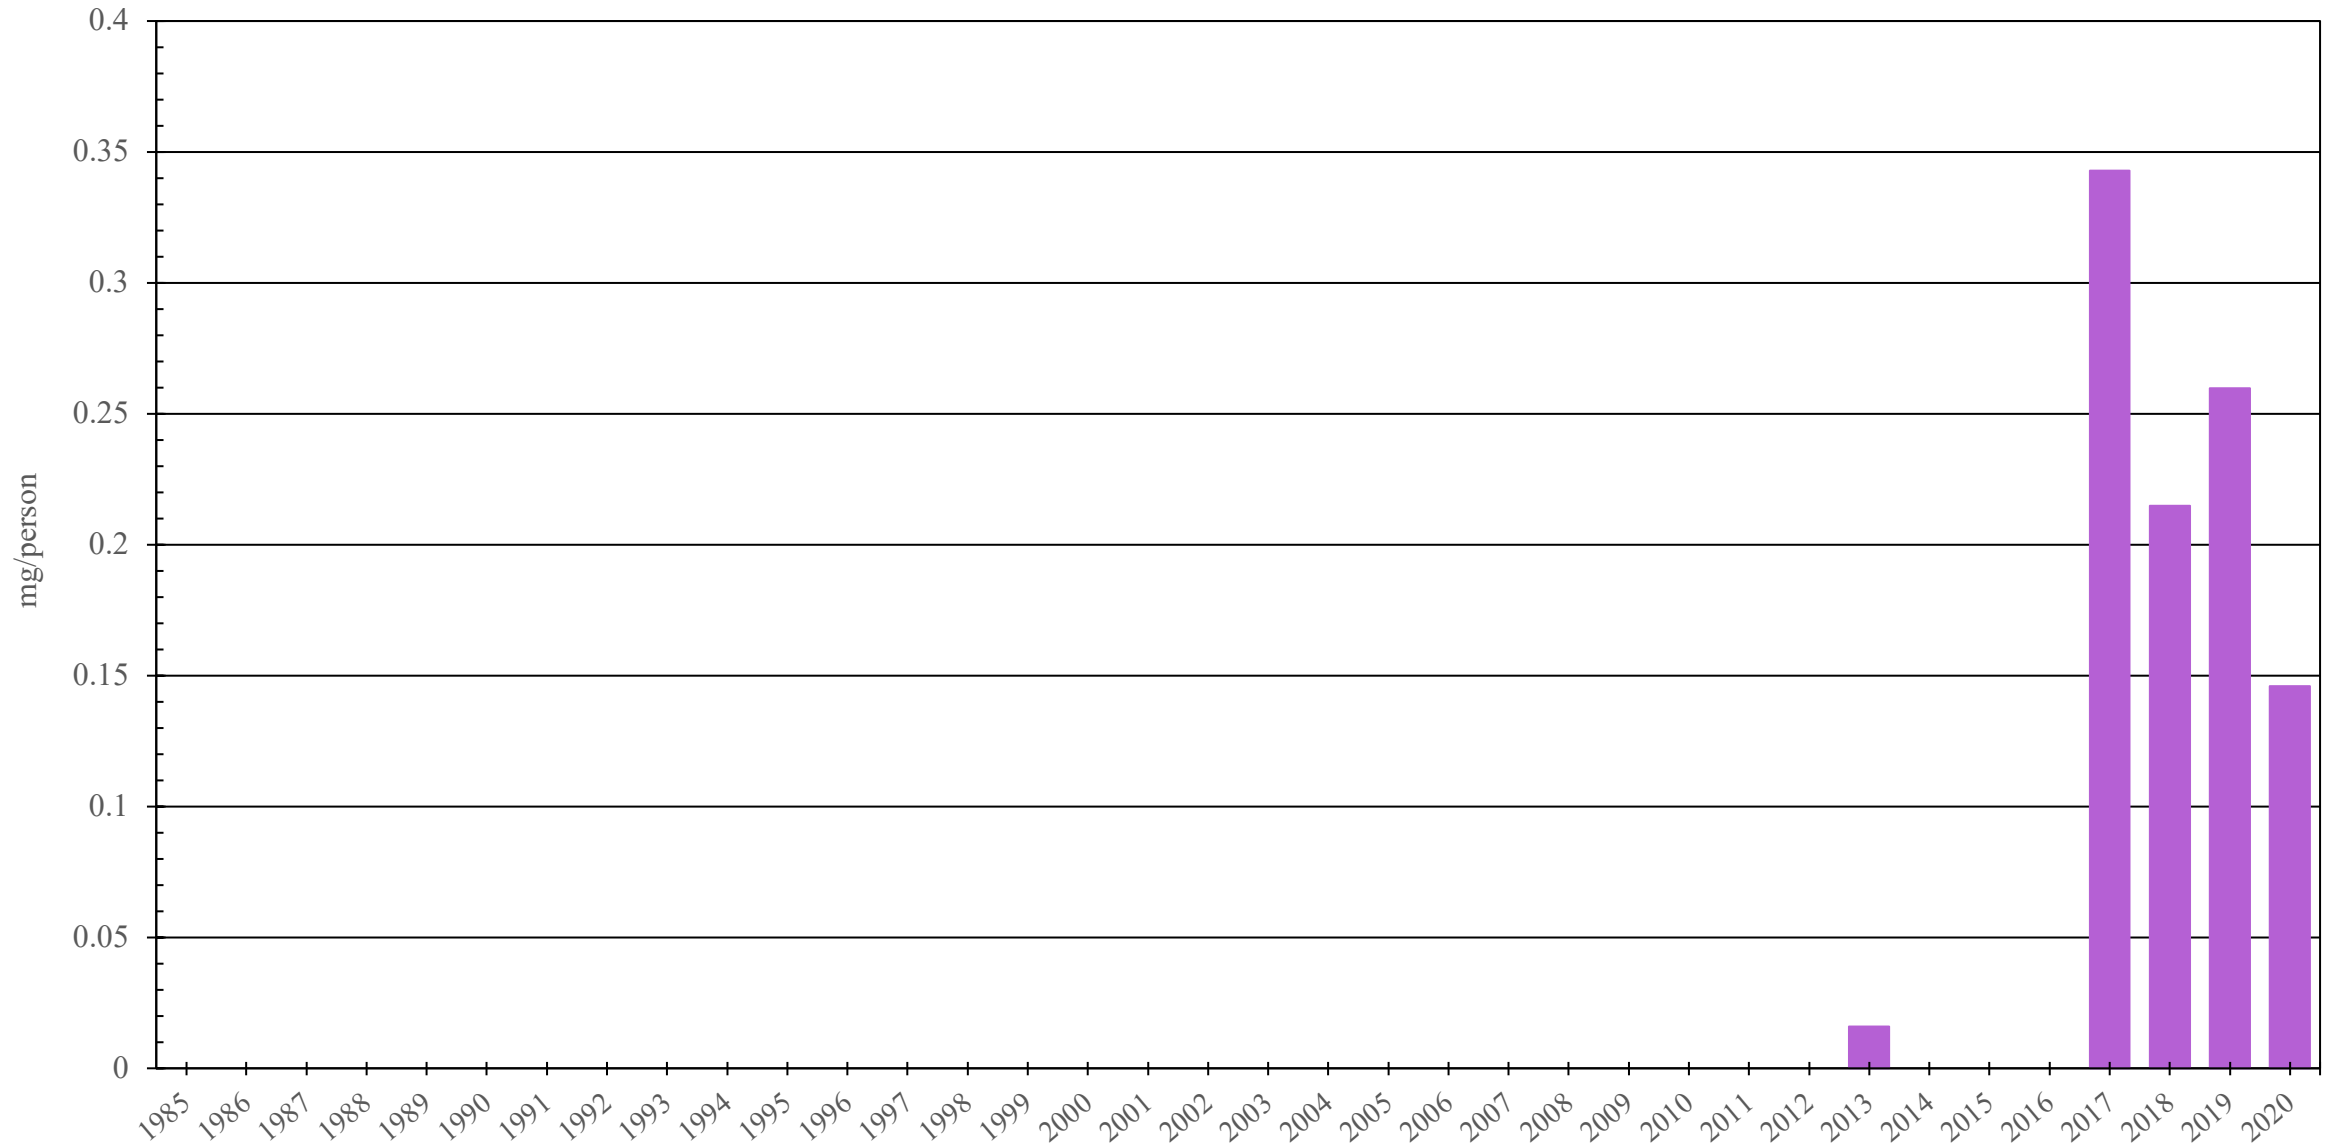

Namibia

Oxycodone Consumption (mg/person), 1985 - 2020

Sources: International Narcotics Control Board (data); The World Bank (population)

Created by: Walther Global Palliative Care & Supportive Oncology, Indiana University Simon Comprehensive Cancer Center, 2022