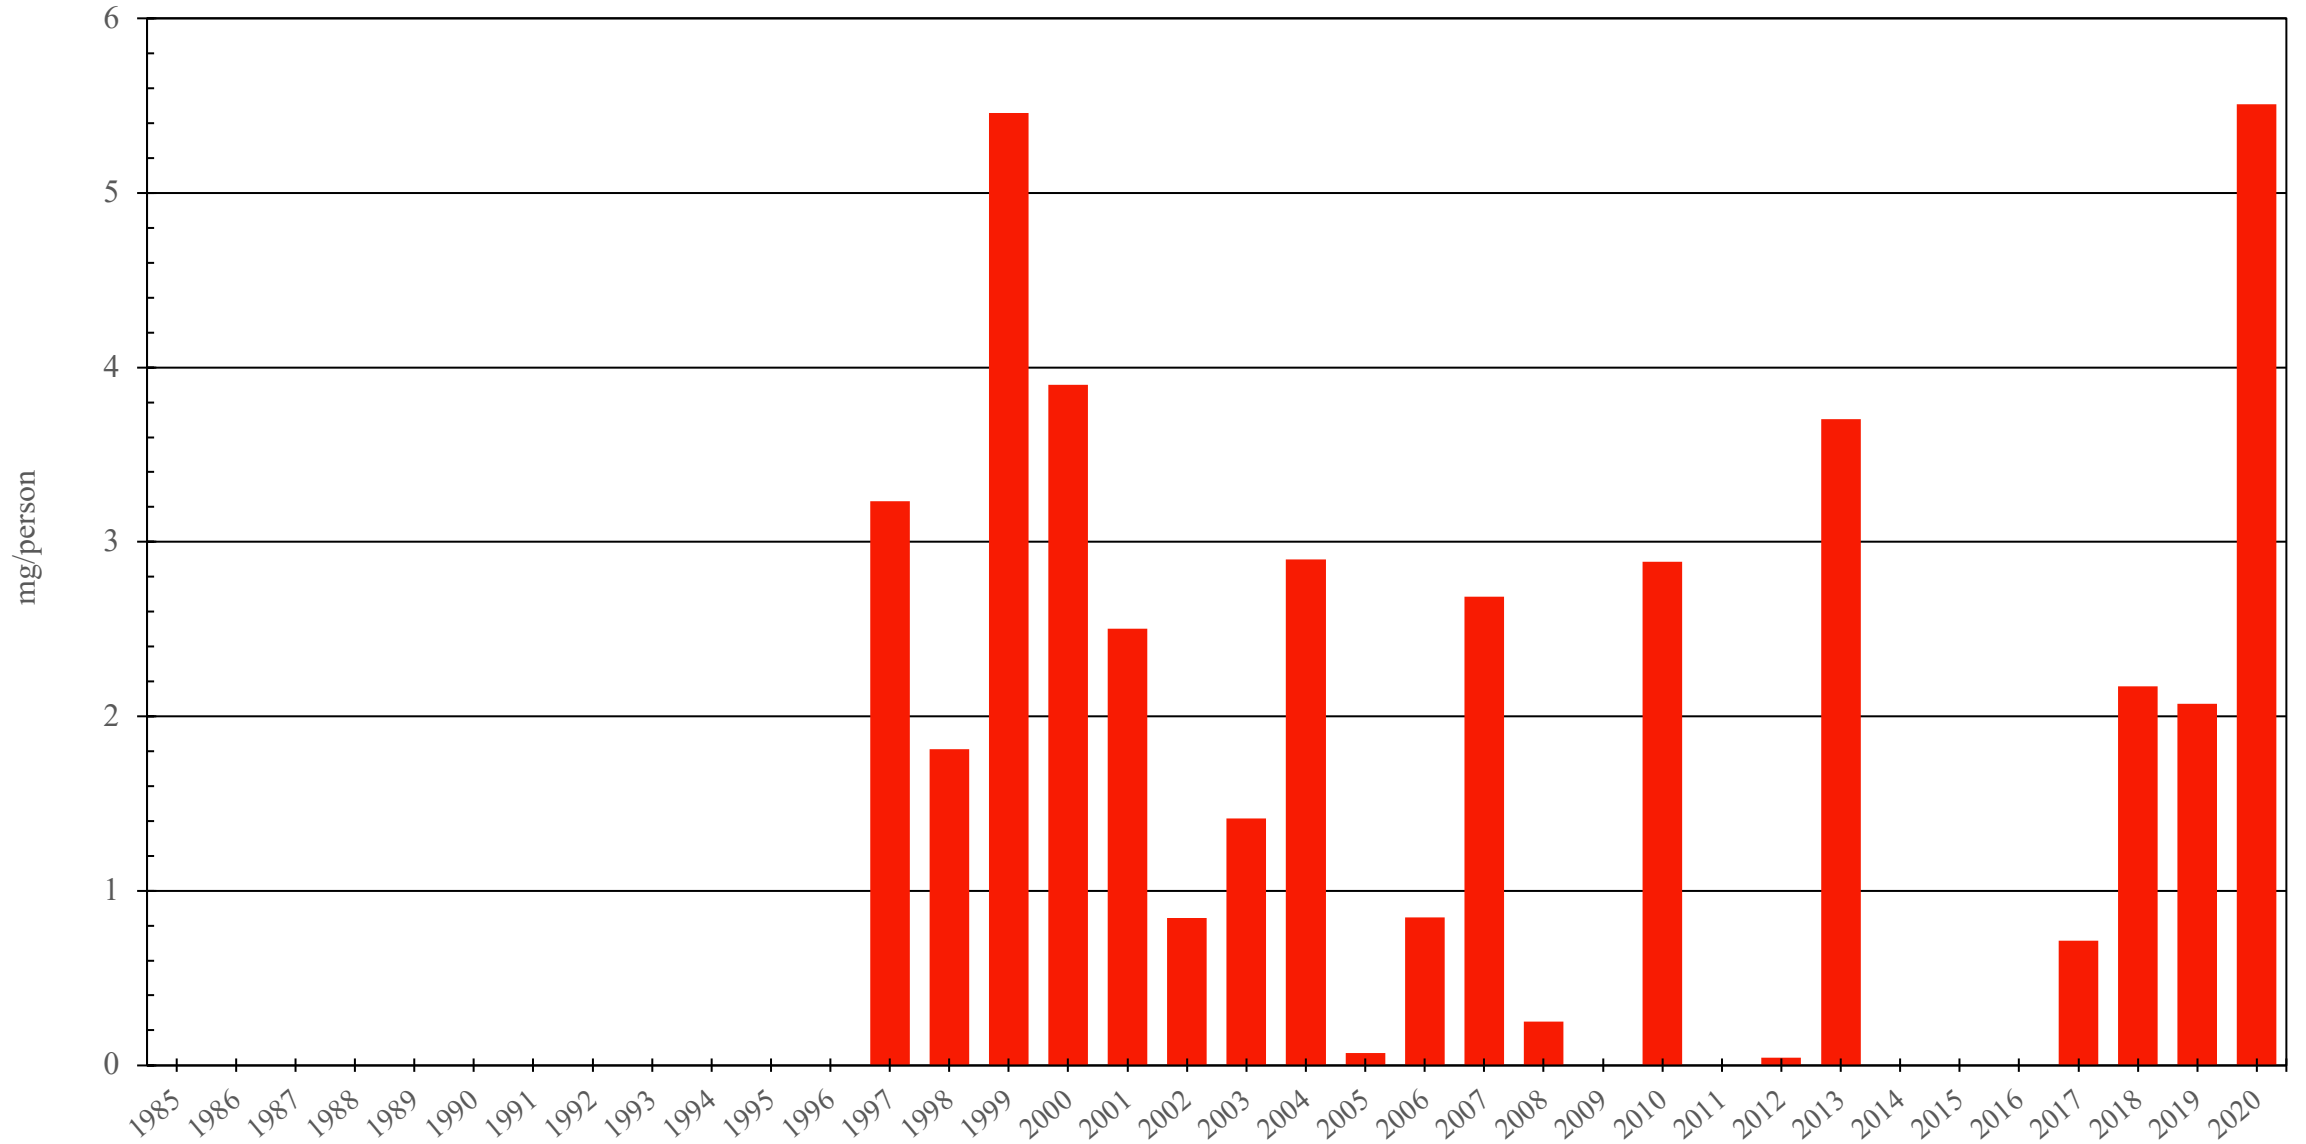

# Namibia

Morphine Consumption (mg/person), 1985 - 2020

Sources: International Narcotics Control Board (data); The World Bank (population)

Created by: Walther Global Palliative Care & Supportive Oncology, Indiana University Simon Comprehensive Cancer Center, 2022