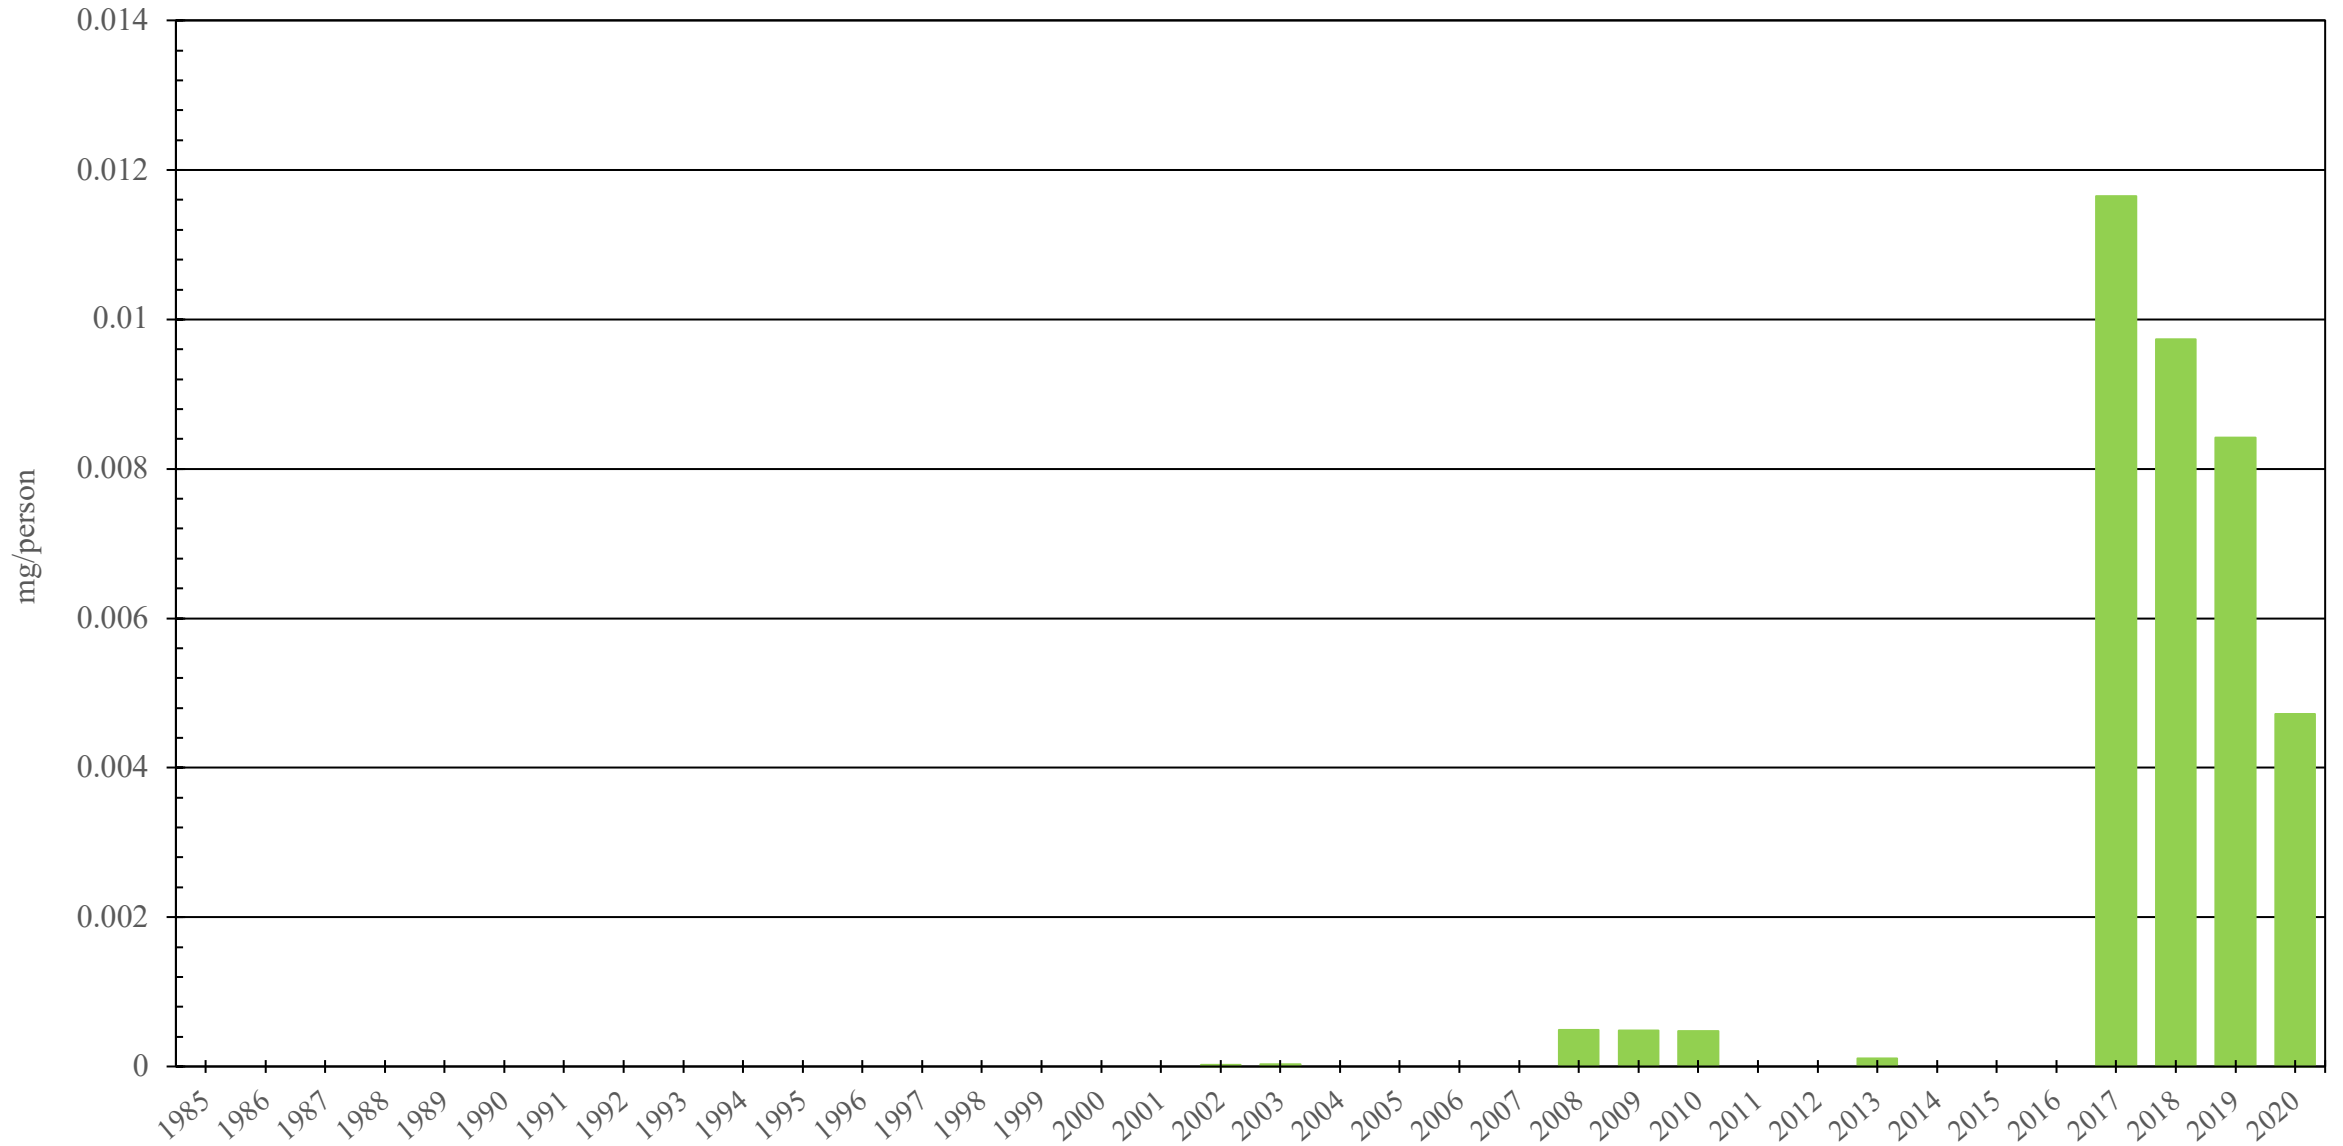

# Namibia

Fentanyl Consumption (mg/person), 1985 - 2020

Sources: International Narcotics Control Board (data); The World Bank (population)

Created by: Walther Global Palliative Care & Supportive Oncology, Indiana University Simon Comprehensive Cancer Center, 2022