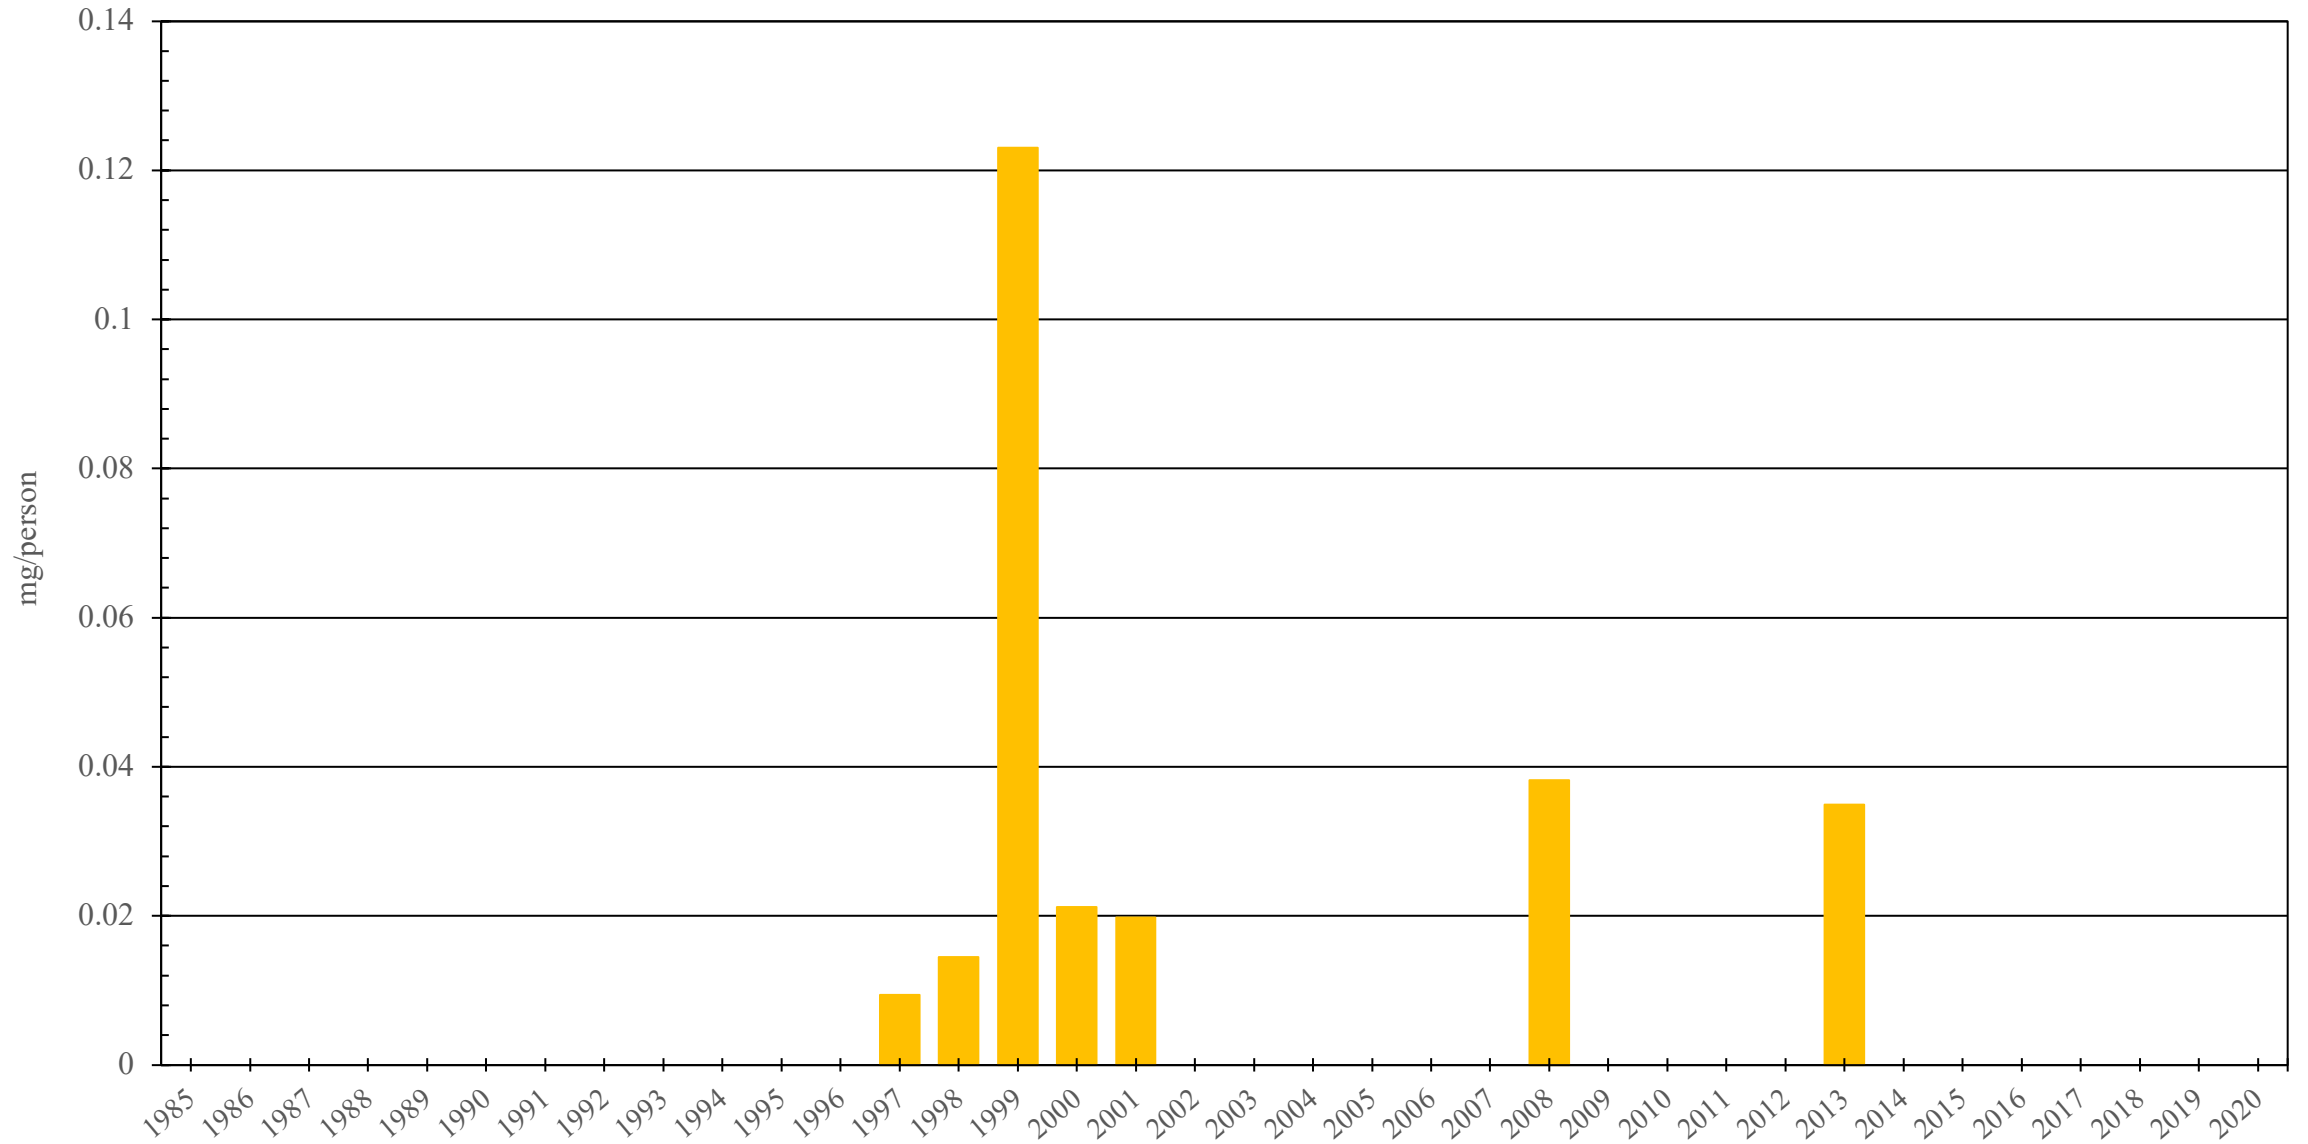

# Namibia

Codeine Consumption (mg/person), 1985 - 2020

Sources: International Narcotics Control Board (data); The World Bank (population)

Created by: Walther Global Palliative Care & Supportive Oncology, Indiana University Simon Comprehensive Cancer Center, 2022