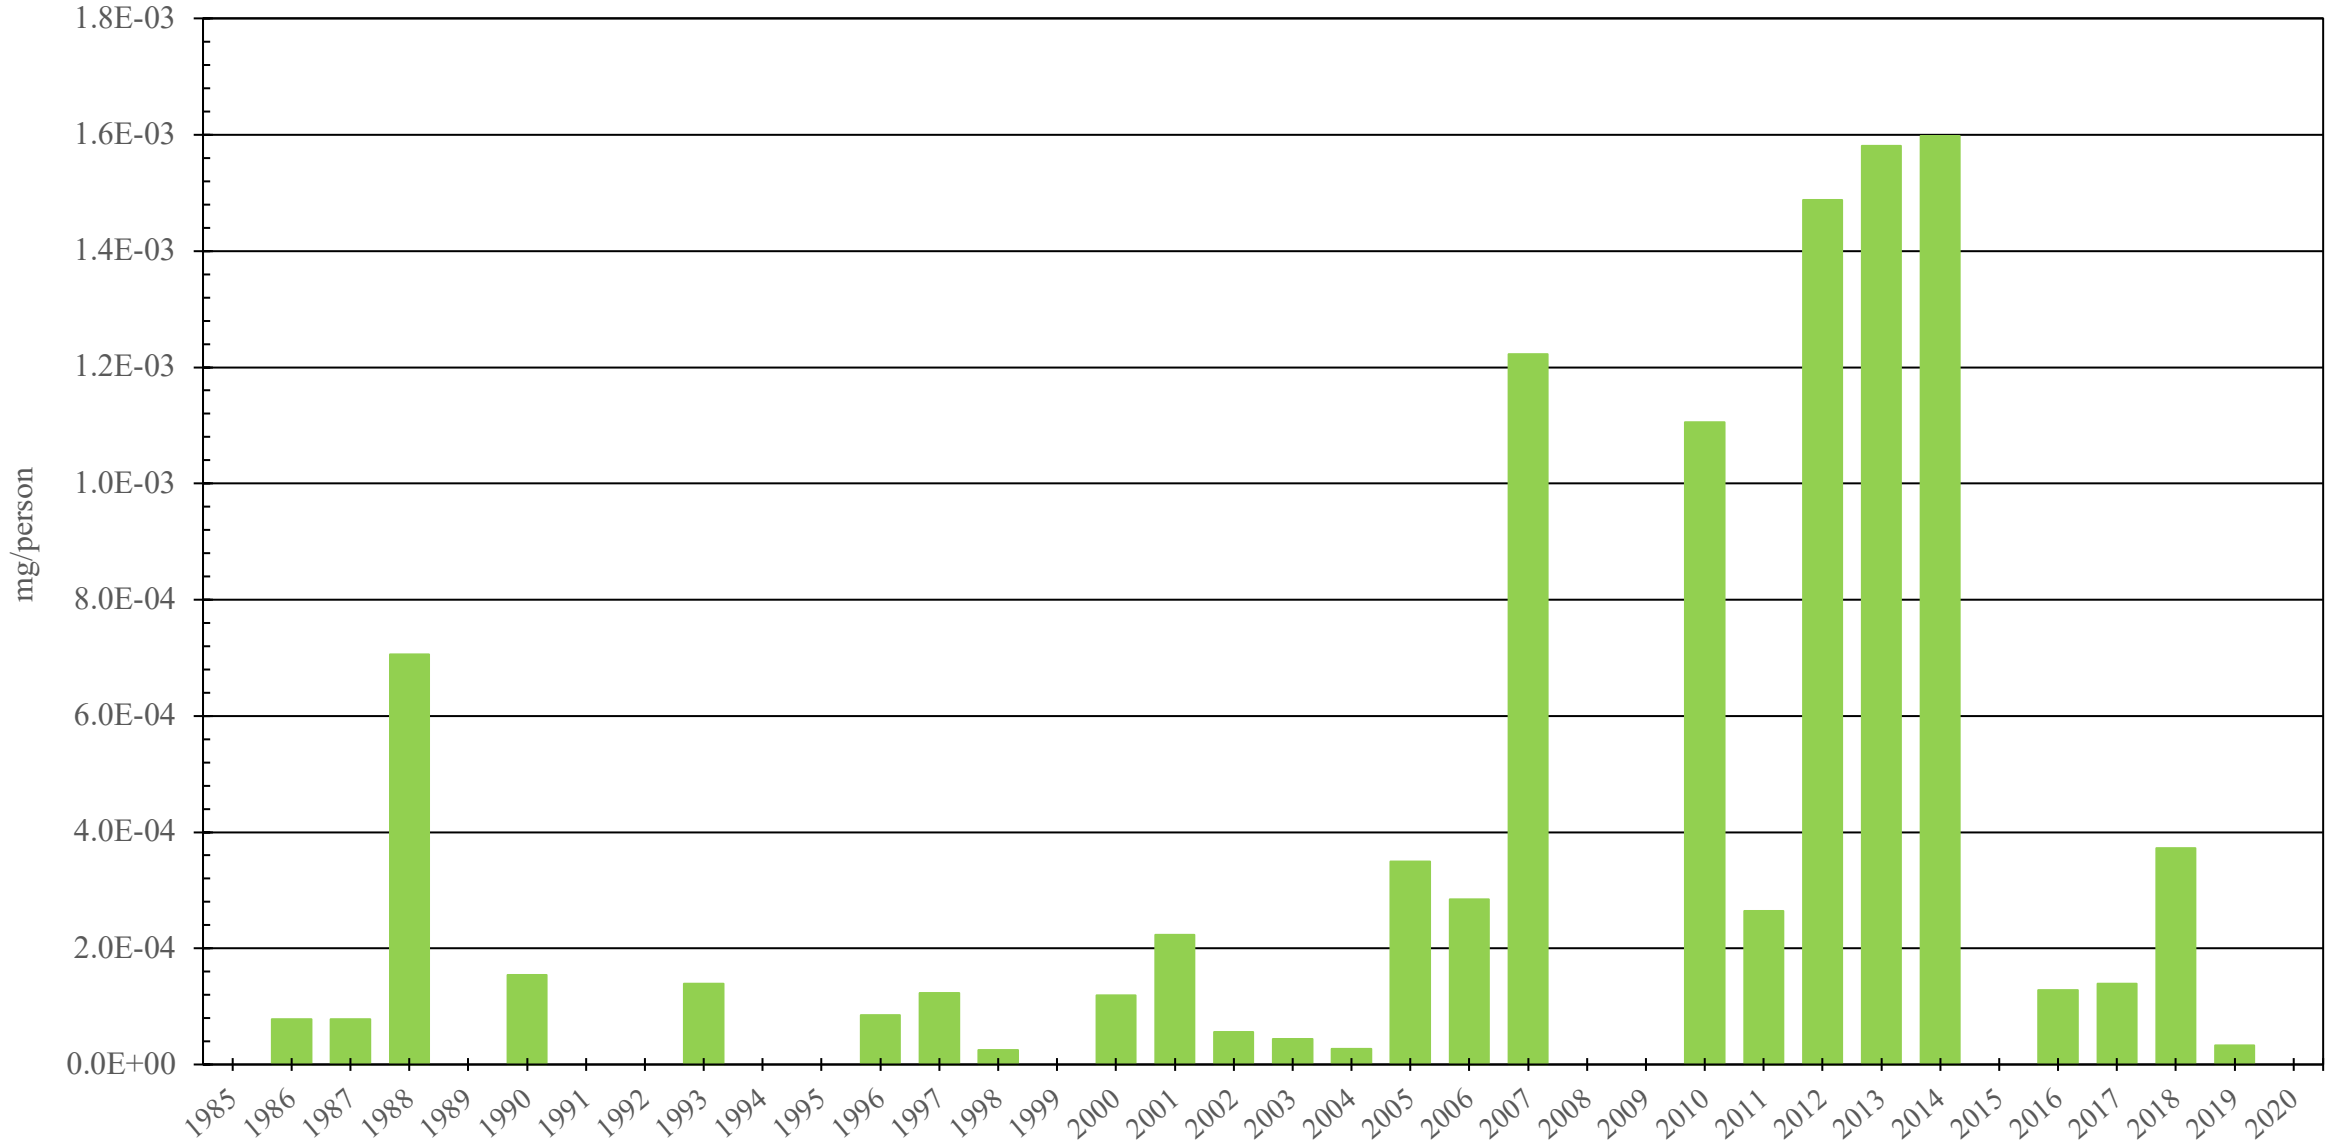

Mozambique

Fentanyl Consumption (mg/person), 1985 - 2020

Sources: International Narcotics Control Board (data); The World Bank (population)

Created by: Walther Global Palliative Care & Supportive Oncology, Indiana University Simon Comprehensive Cancer Center, 2022