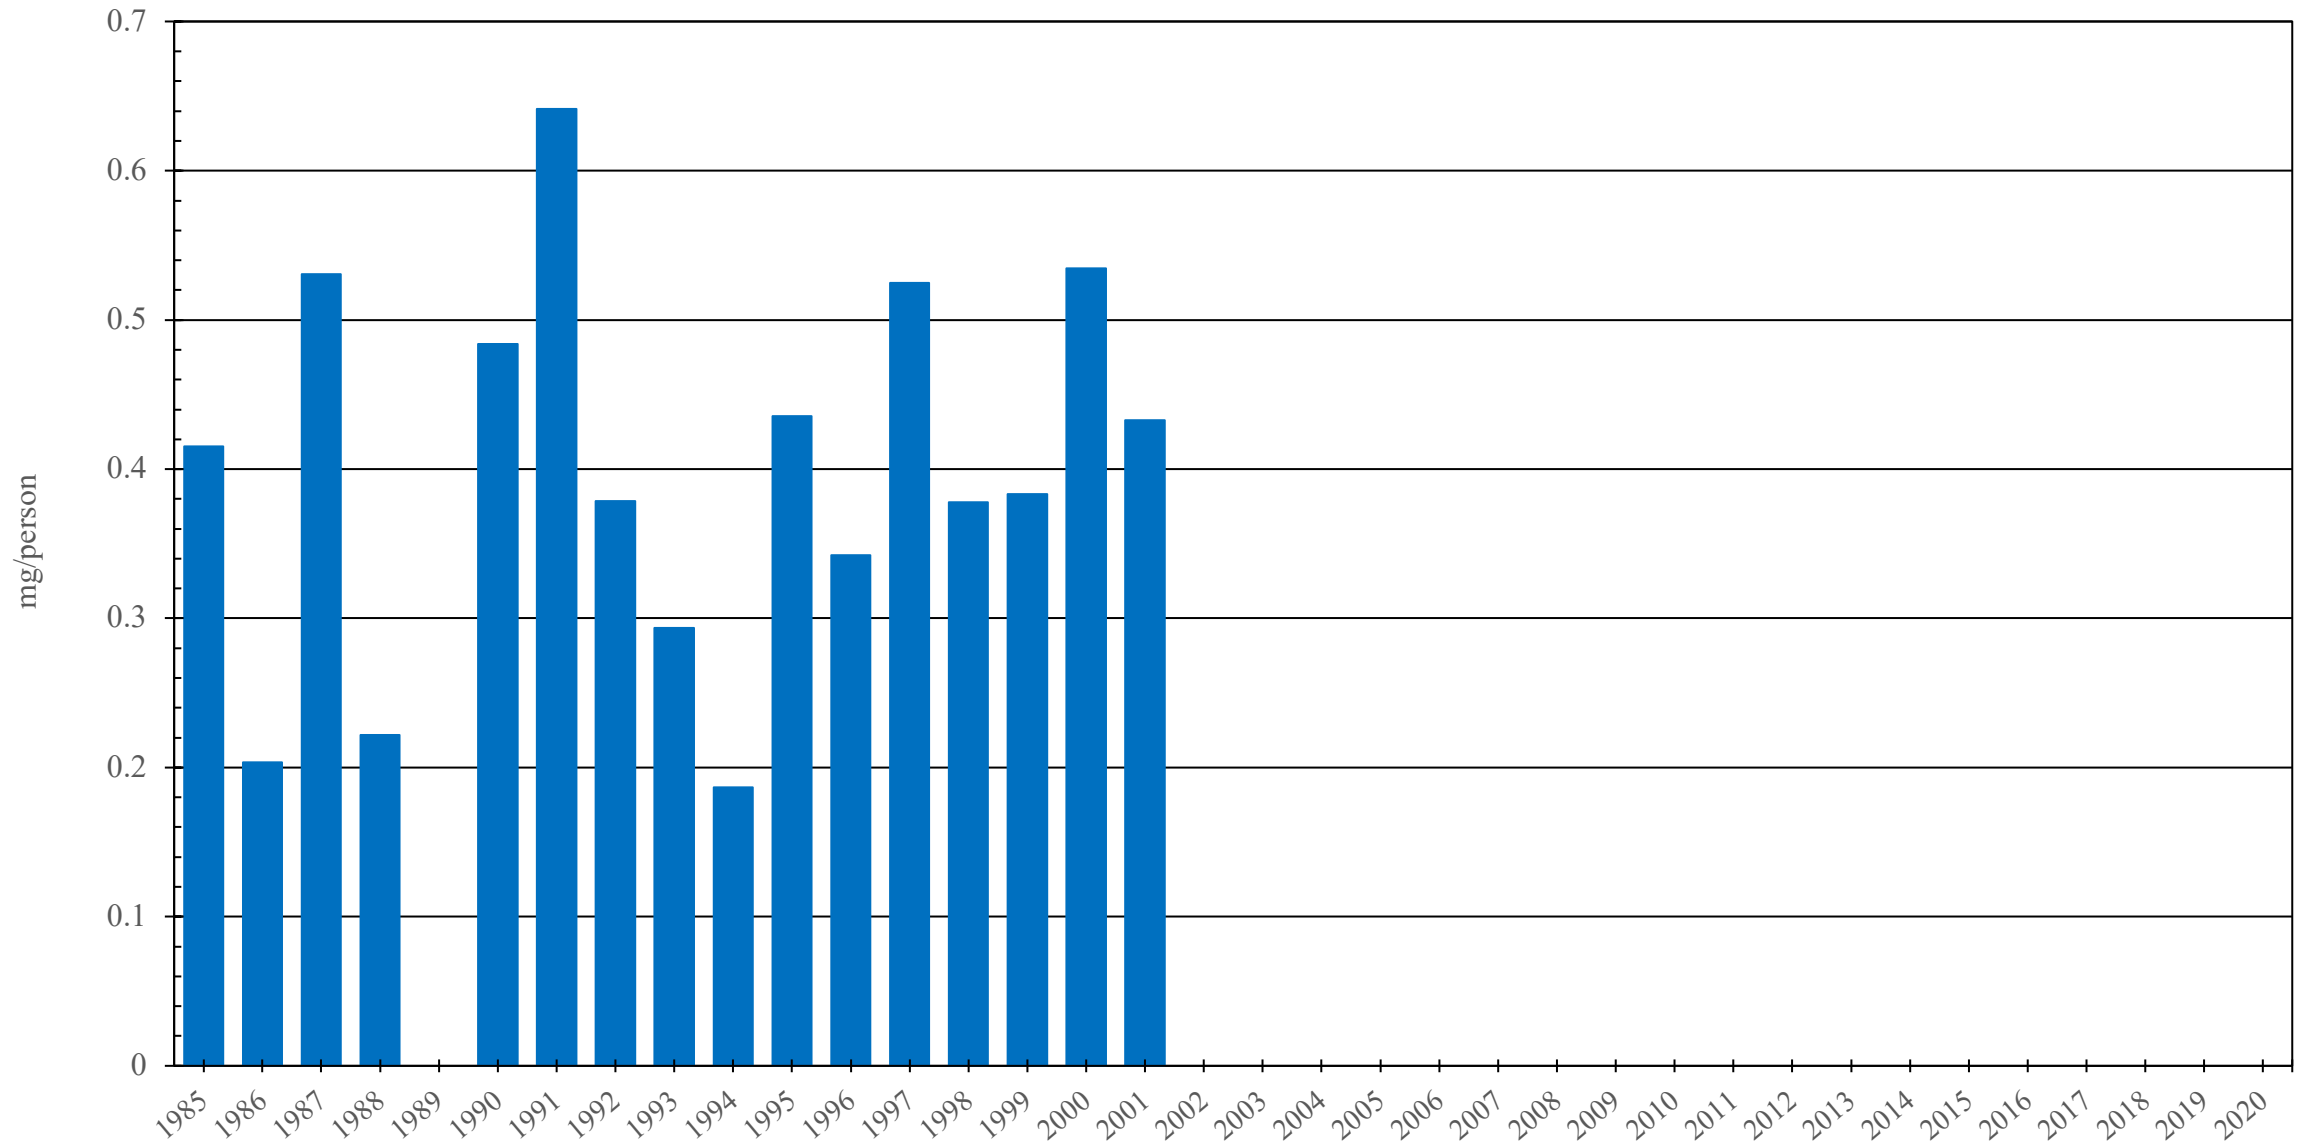

# Morocco

Pethidine Consumption (mg/person), 1985 - 2020

Sources: International Narcotics Control Board (data); The World Bank (population)

Created by: Walther Global Palliative Care & Supportive Oncology, Indiana University Simon Comprehensive Cancer Center, 2022