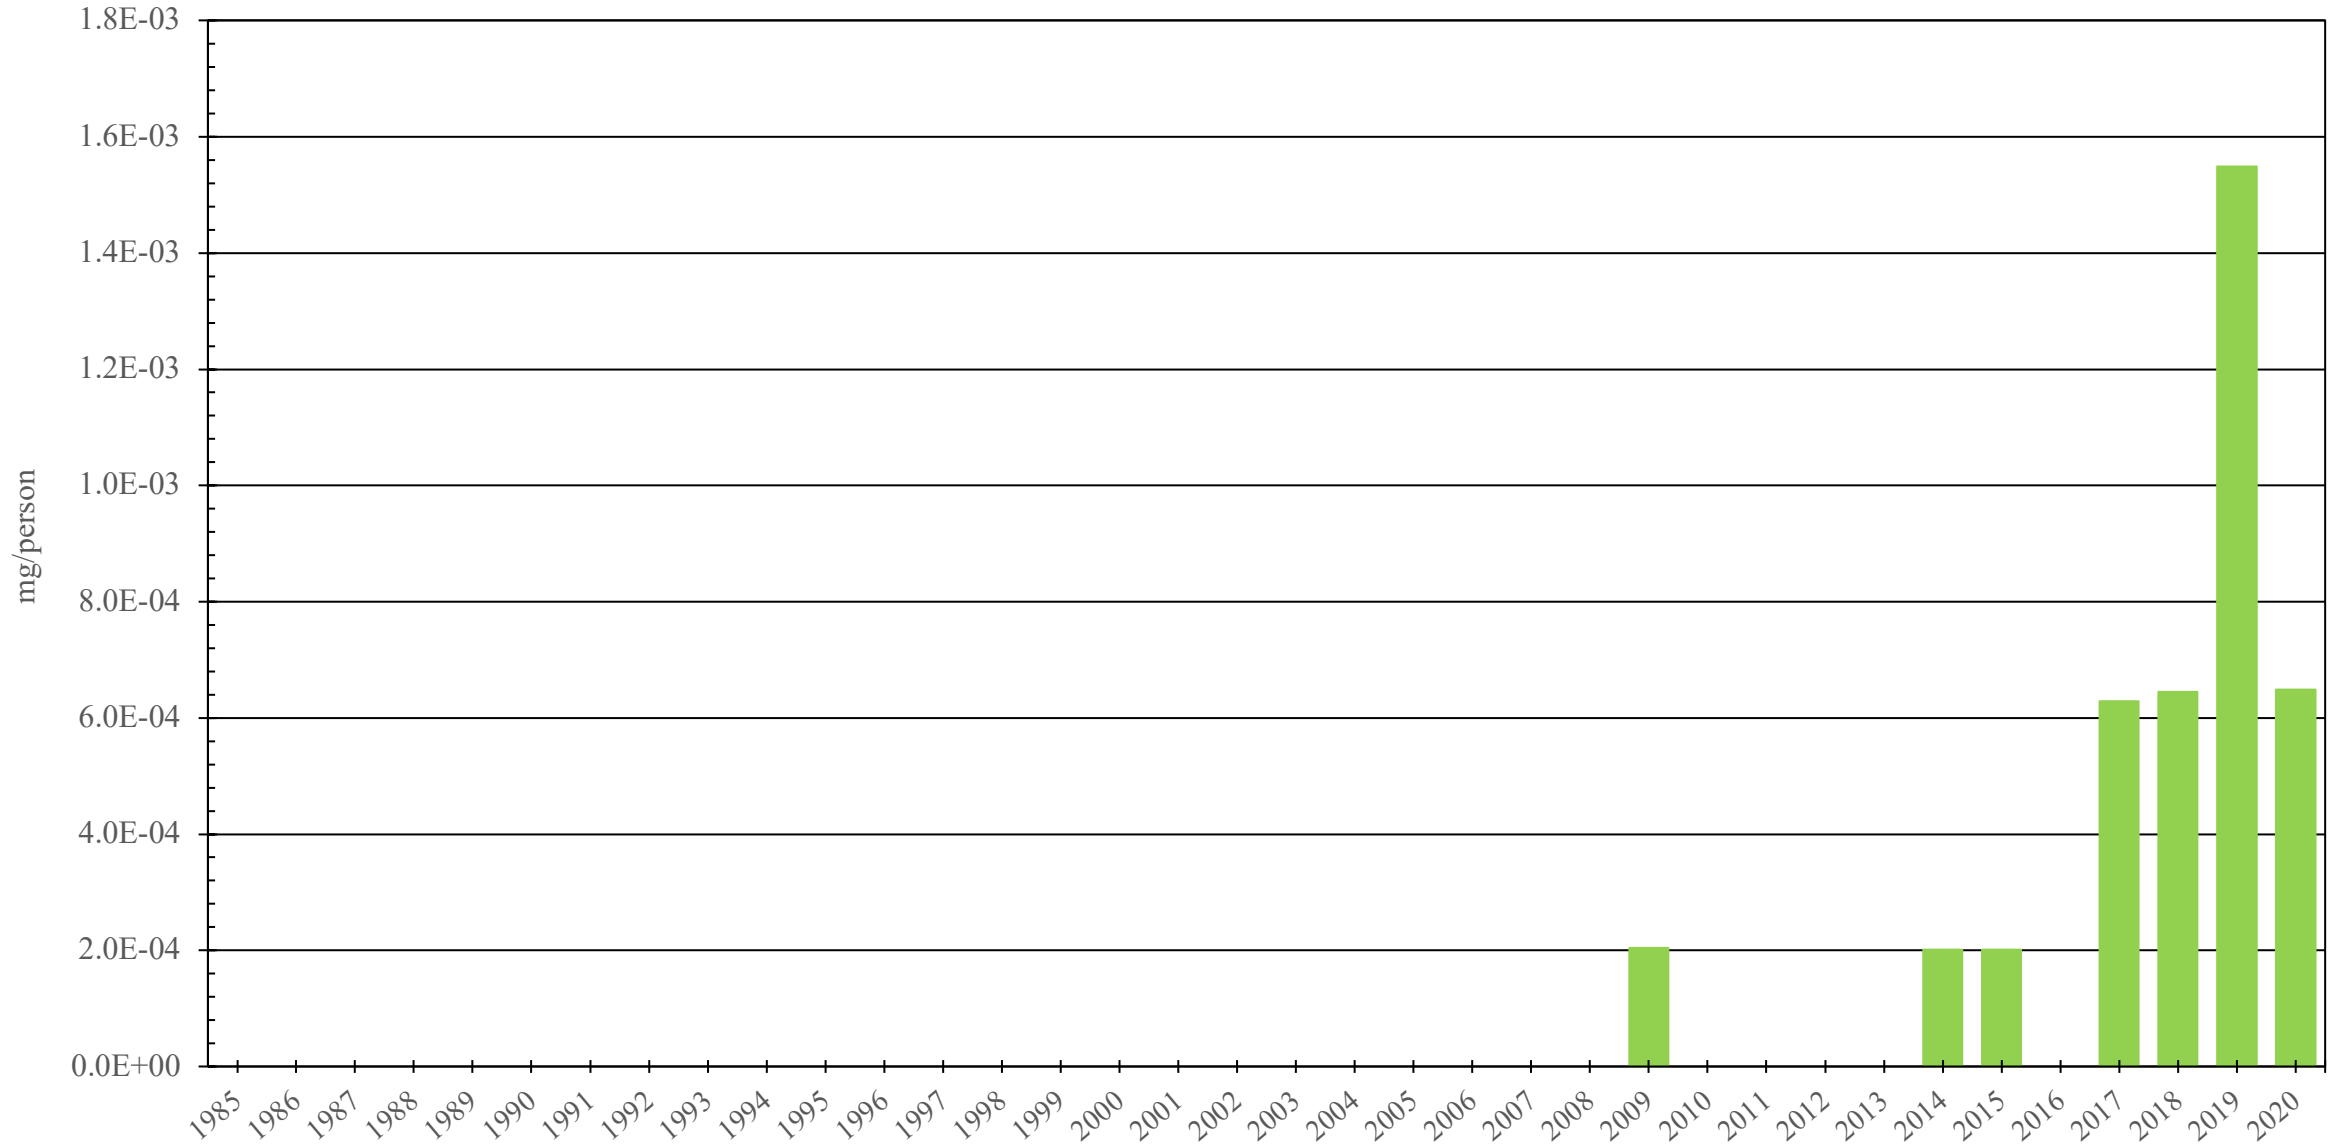

# Montserrat

Fentanyl Consumption (mg/person), 1985 - 2020

Sources: International Narcotics Control Board (data); The World Bank (population)

Created by: Walther Global Palliative Care & Supportive Oncology, Indiana University Simon Comprehensive Cancer Center, 2022