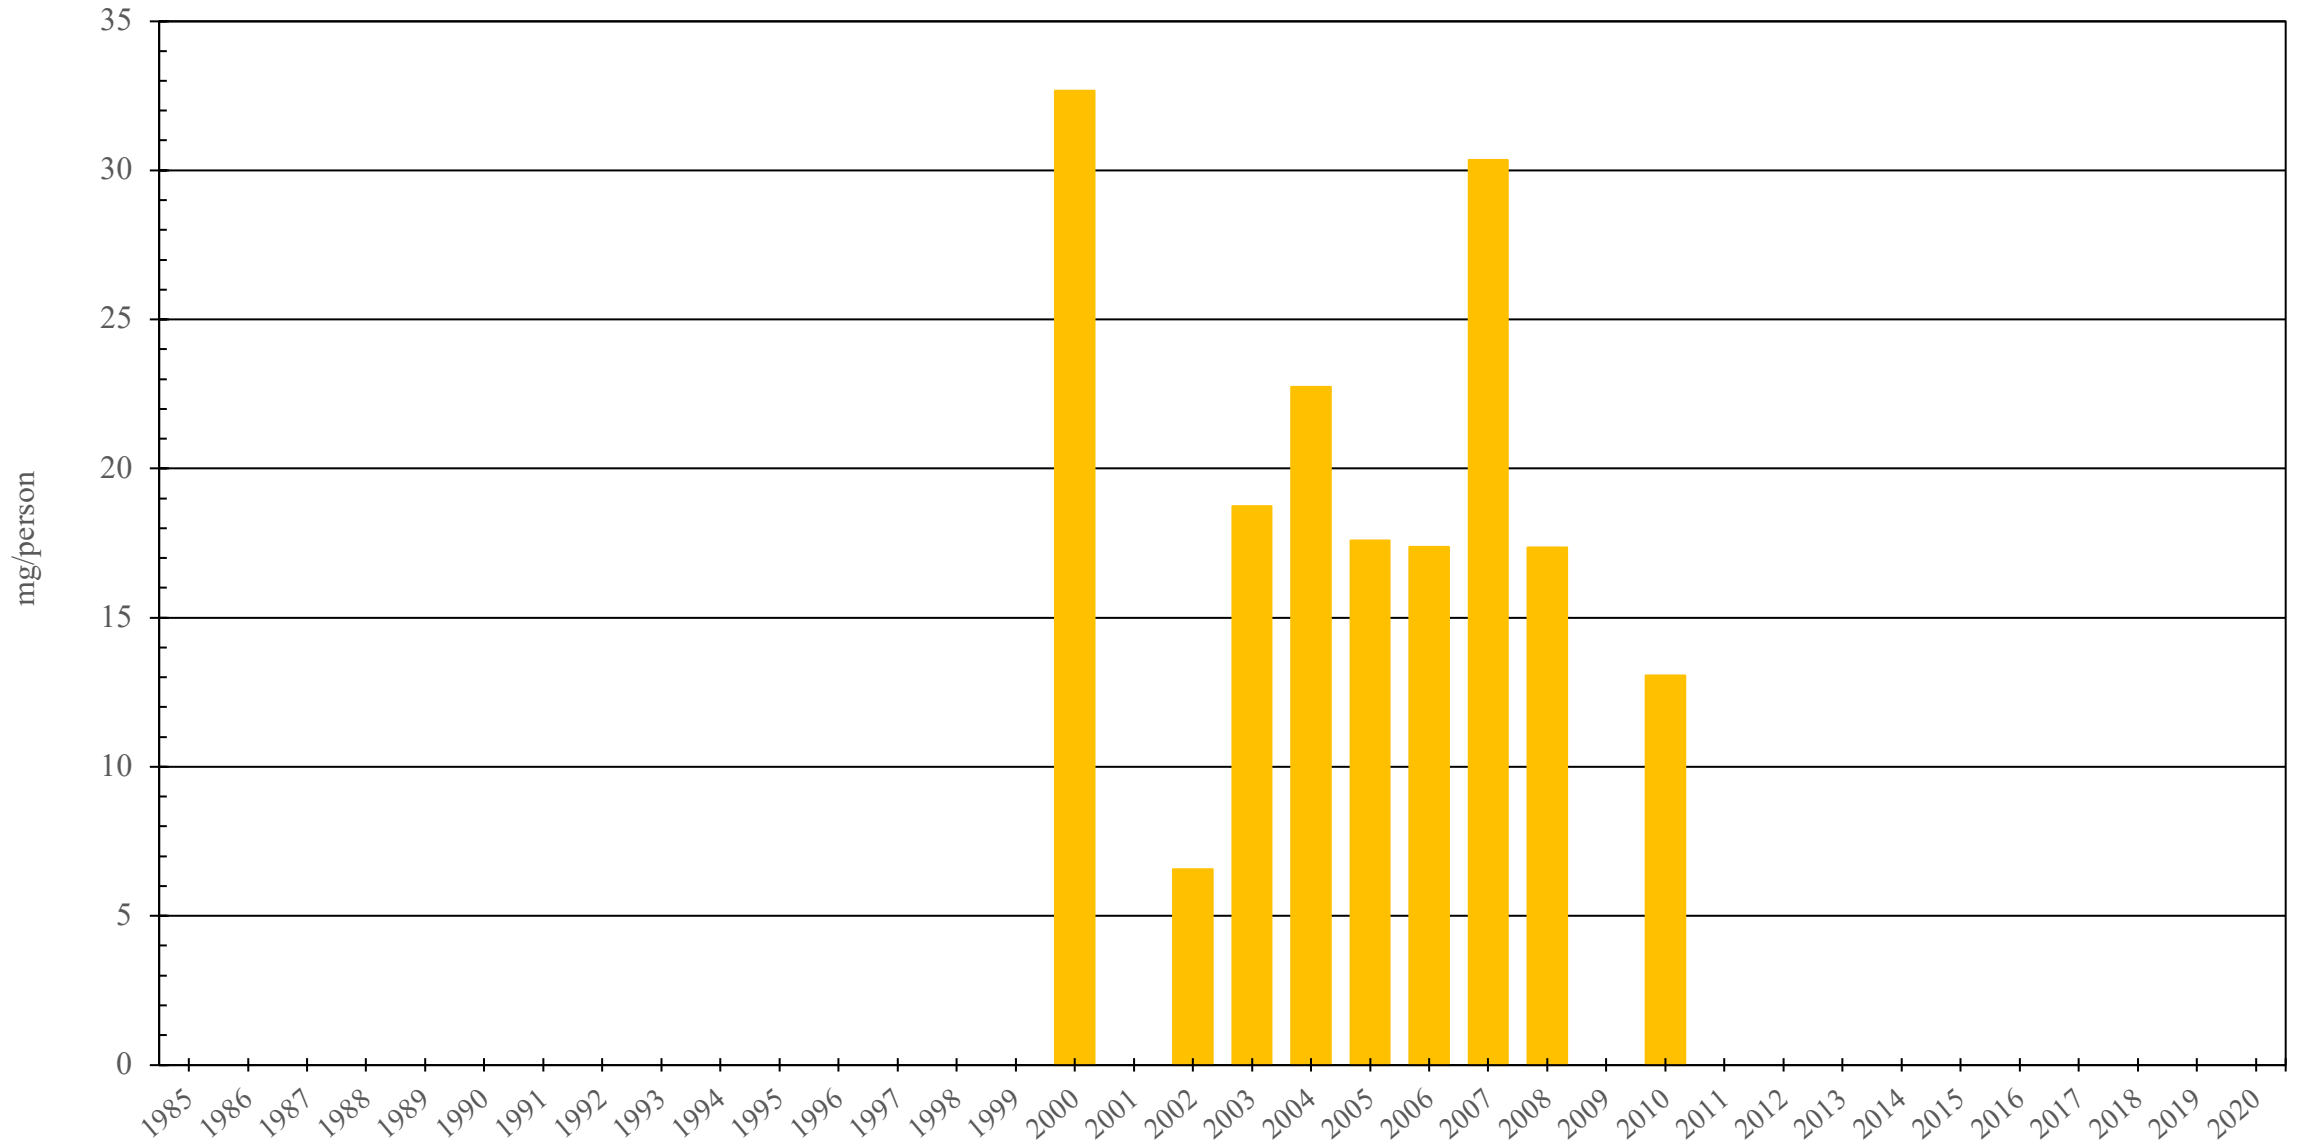

Montserrat

Codeine Consumption (mg/person), 1985 - 2020

Sources: International Narcotics Control Board (data); The World Bank (population)

Created by: Walther Global Palliative Care & Supportive Oncology, Indiana University Simon Comprehensive Cancer Center, 2022