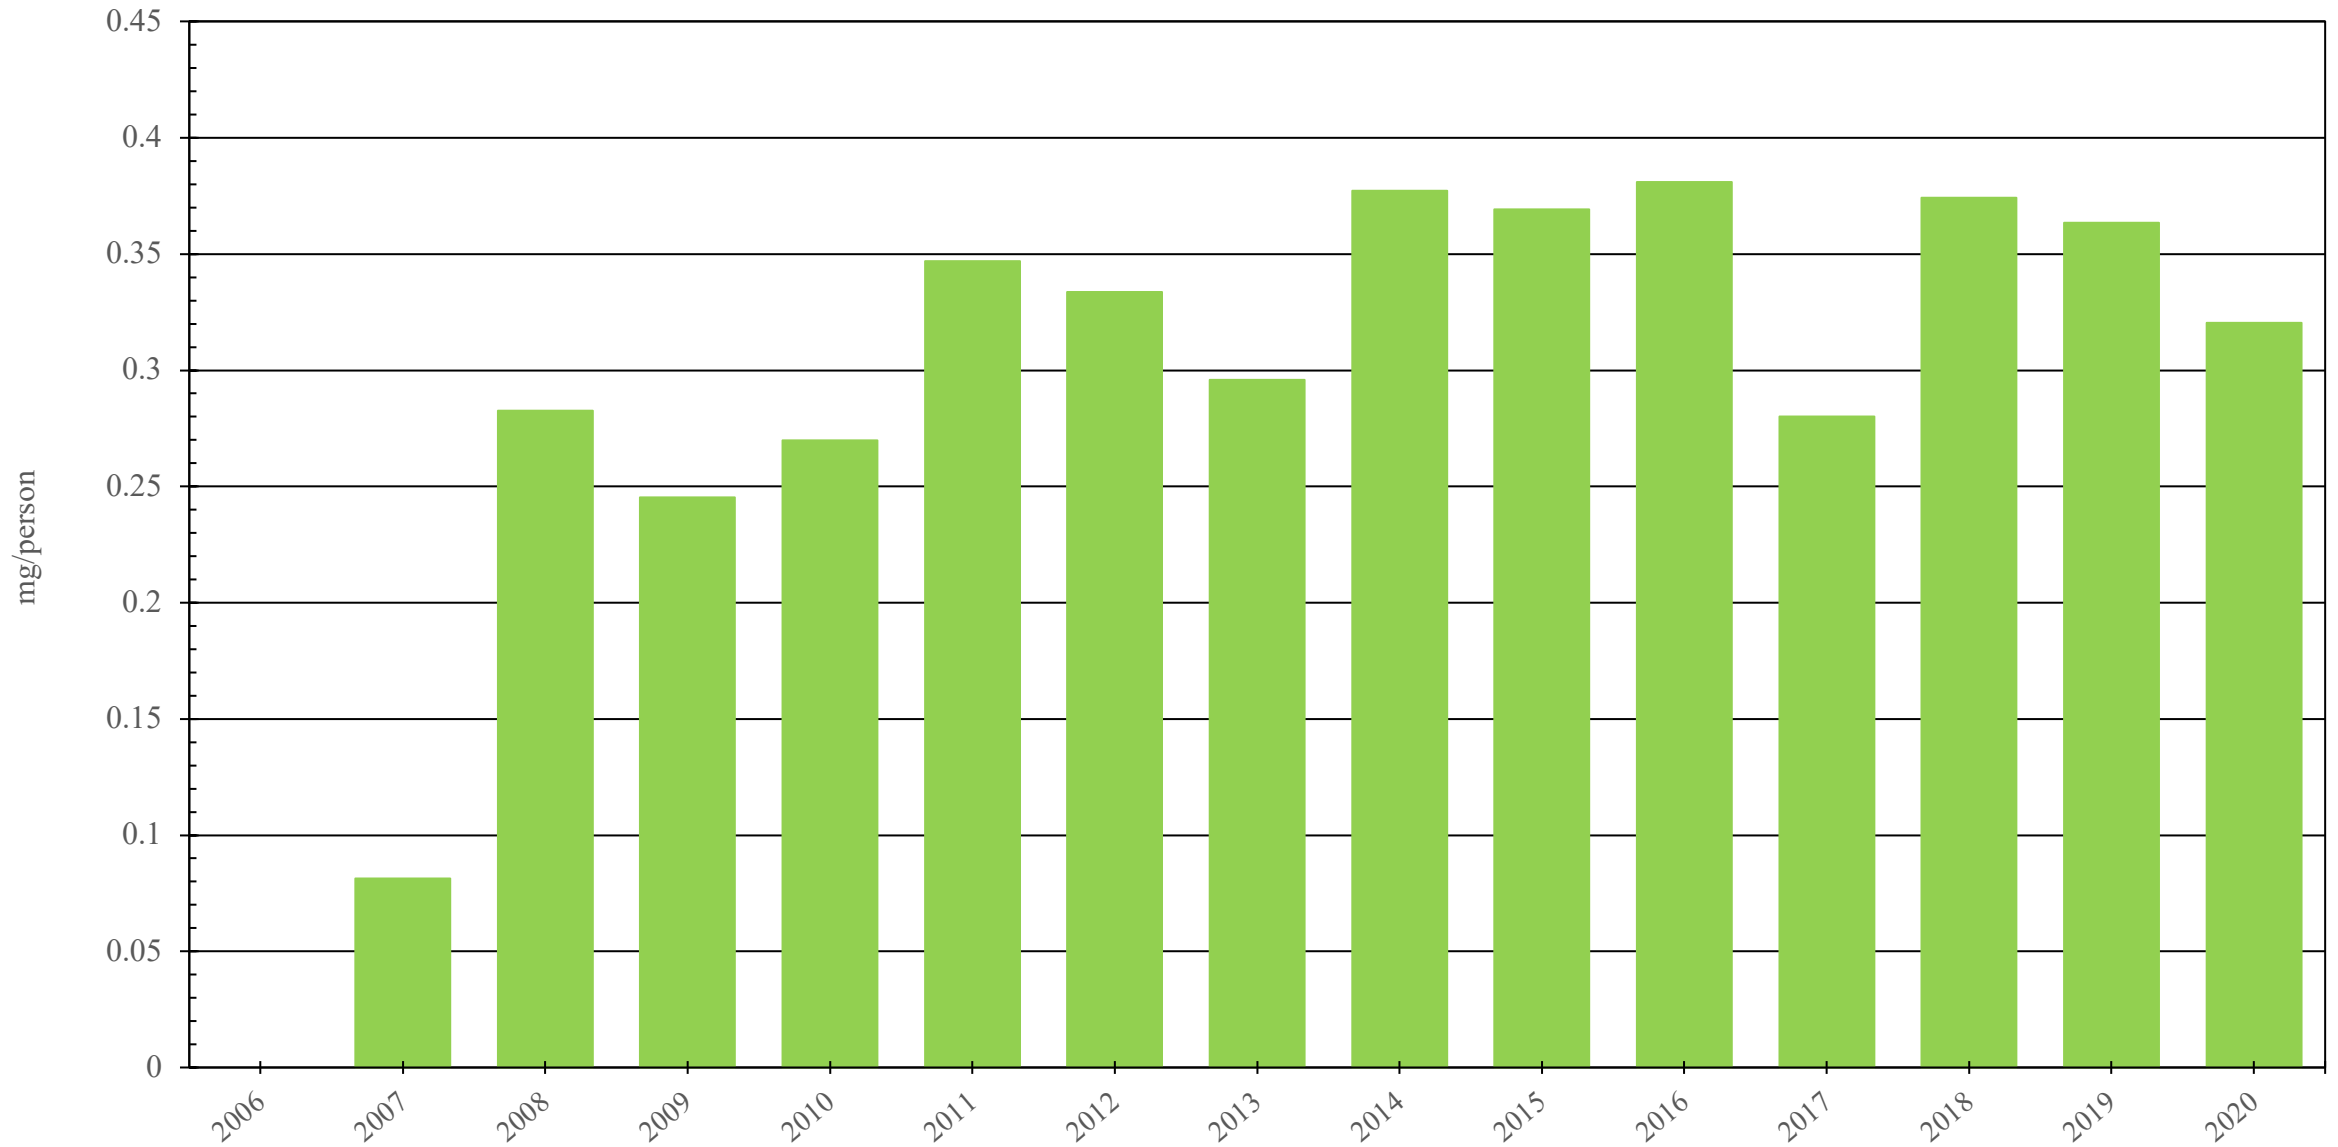

Montenegro

Fentanyl Consumption (mg/person), 2006 - 2020

Sources: International Narcotics Control Board (data); The World Bank (population)

Created by: Walther Global Palliative Care & Supportive Oncology, Indiana University Simon Comprehensive Cancer Center, 2022