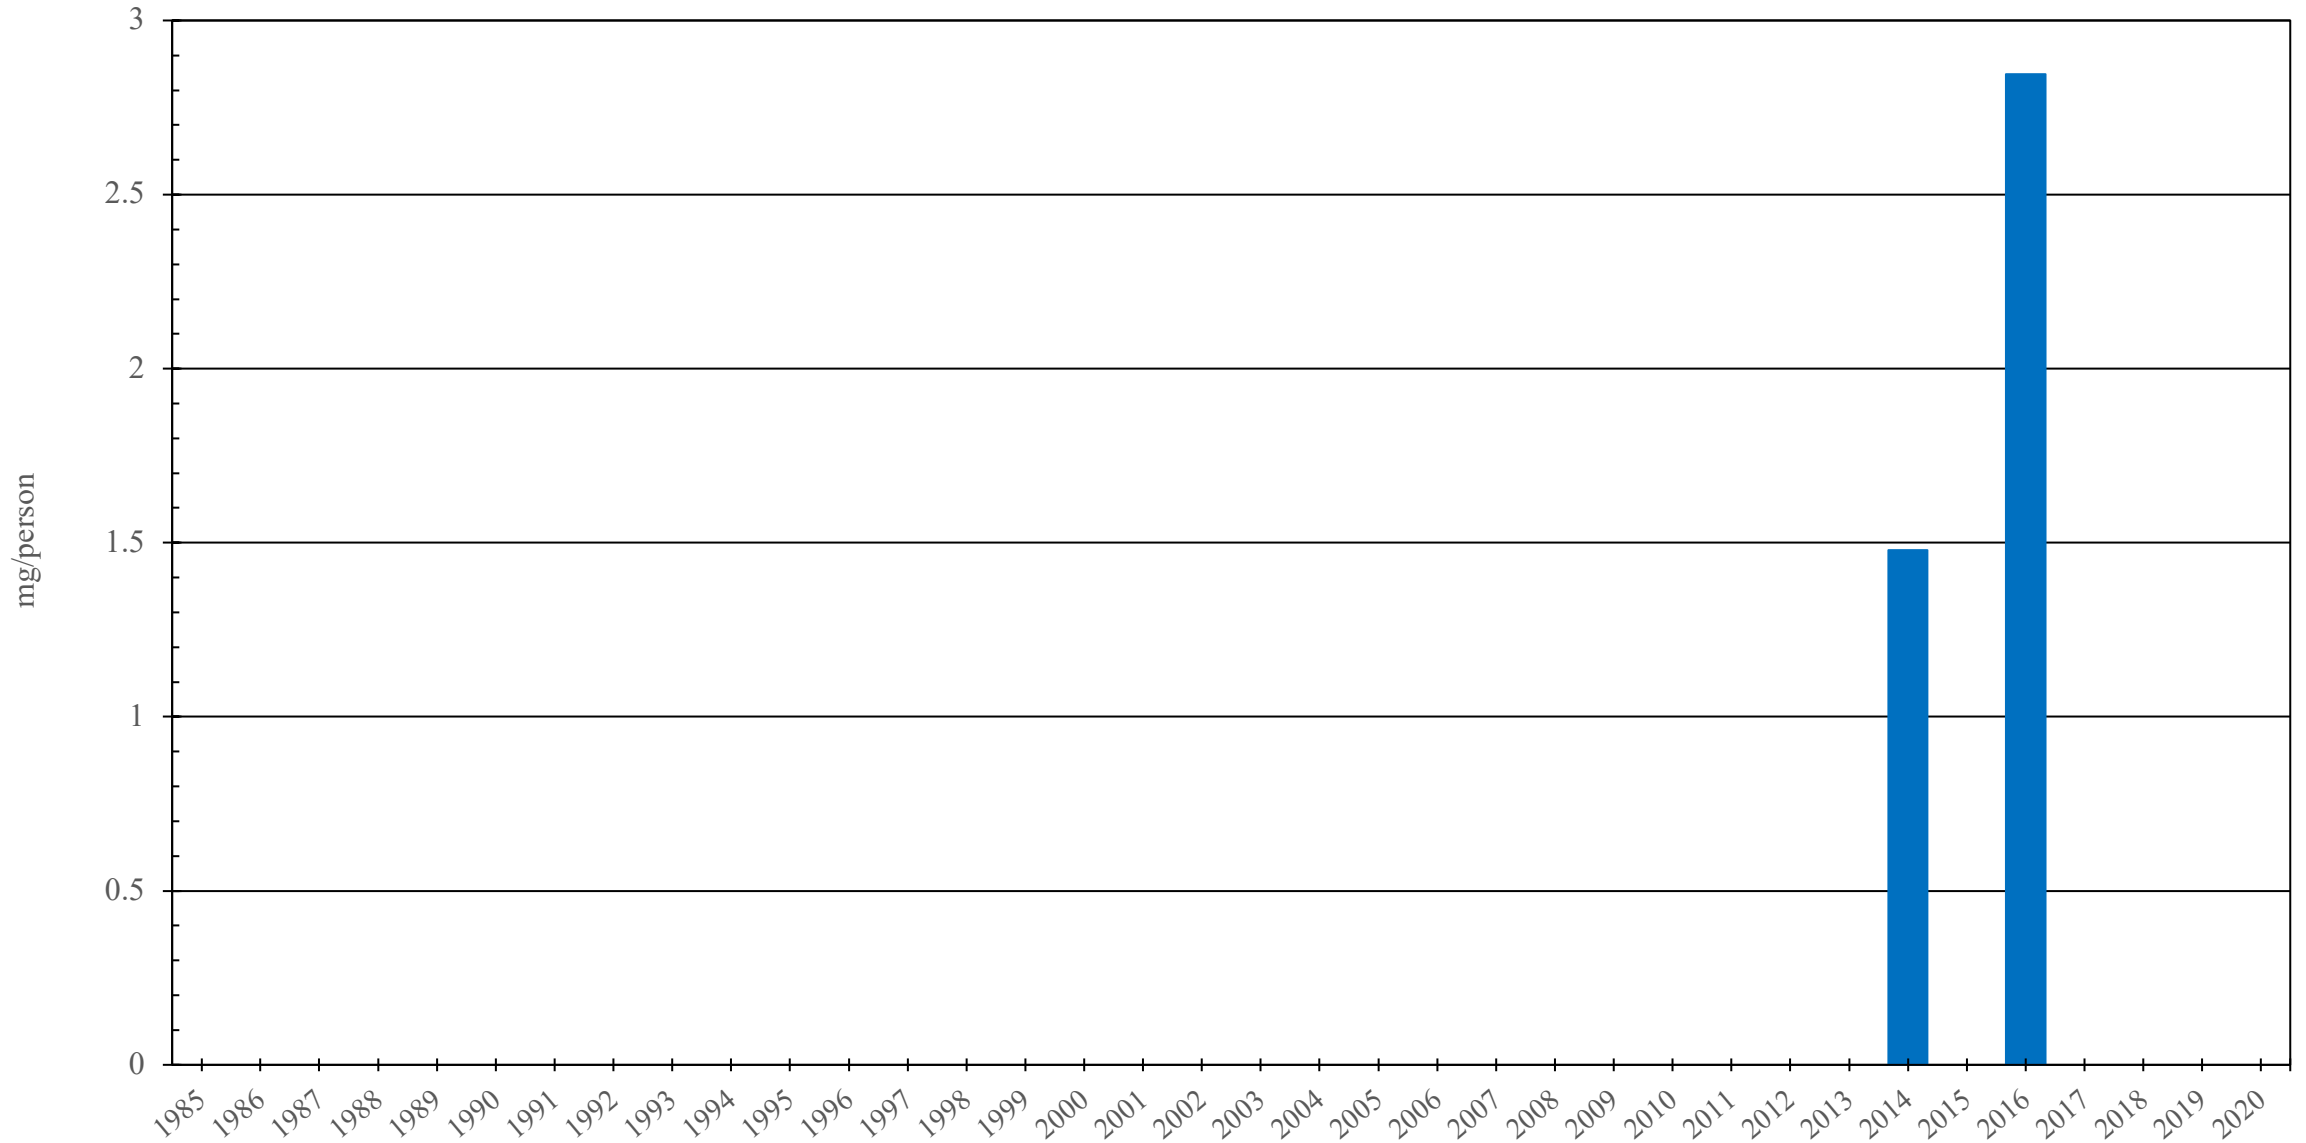

Mongolia

Pethidine Consumption (mg/person), 1985 - 2020

Sources: International Narcotics Control Board (data); The World Bank (population)

Created by: Walther Global Palliative Care & Supportive Oncology, Indiana University Simon Comprehensive Cancer Center, 2022