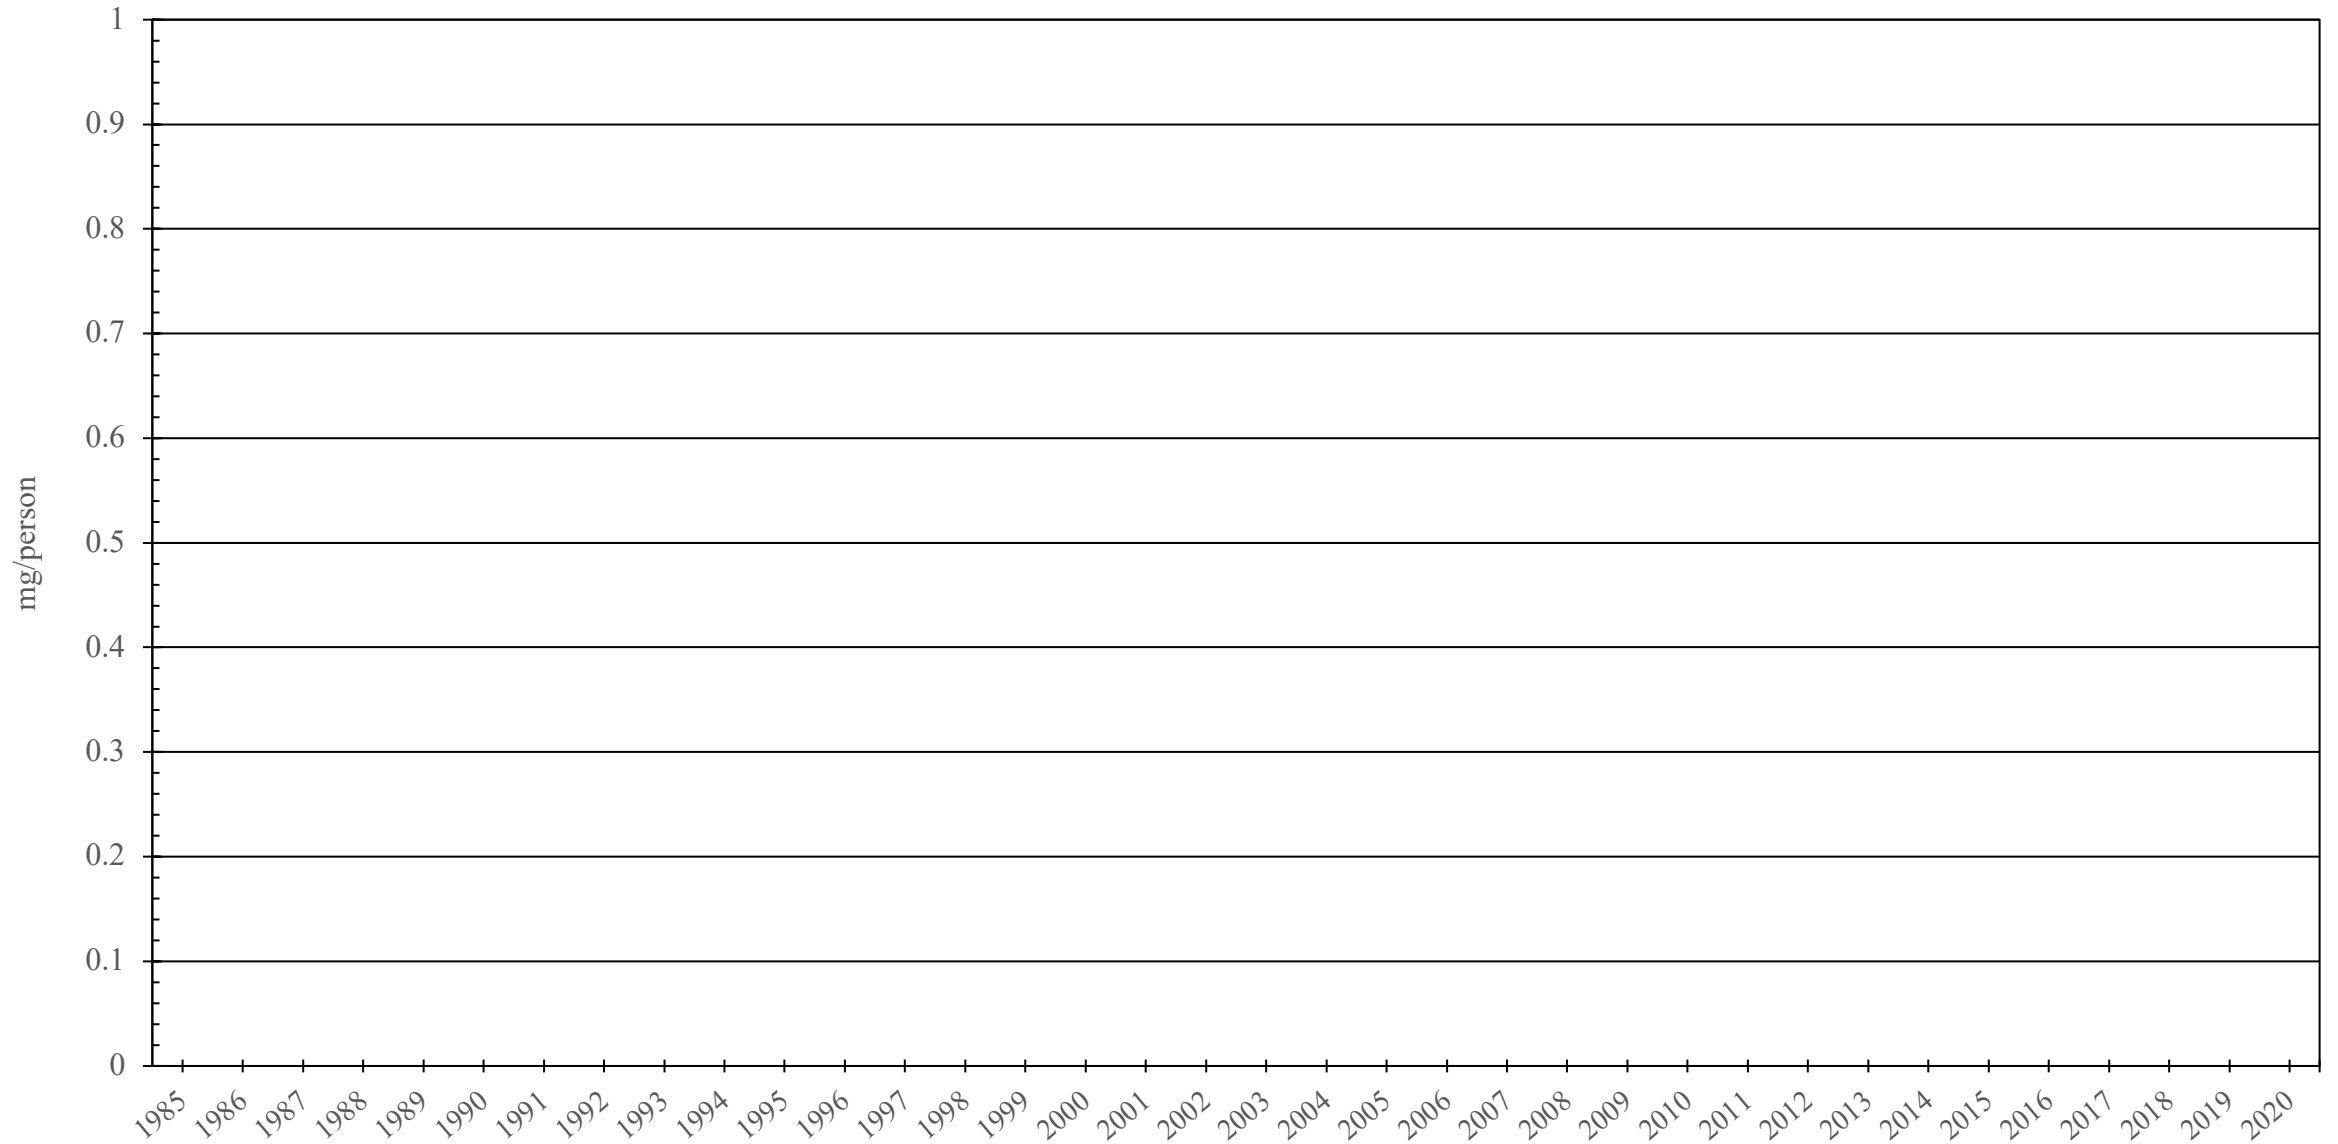

Mongolia

Hydromorphone Consumption (mg/person), 1985 - 2020

Sources: International Narcotics Control Board (data); The World Bank (population)

Created by: Walther Global Palliative Care & Supportive Oncology, Indiana University Simon Comprehensive Cancer Center, 2022