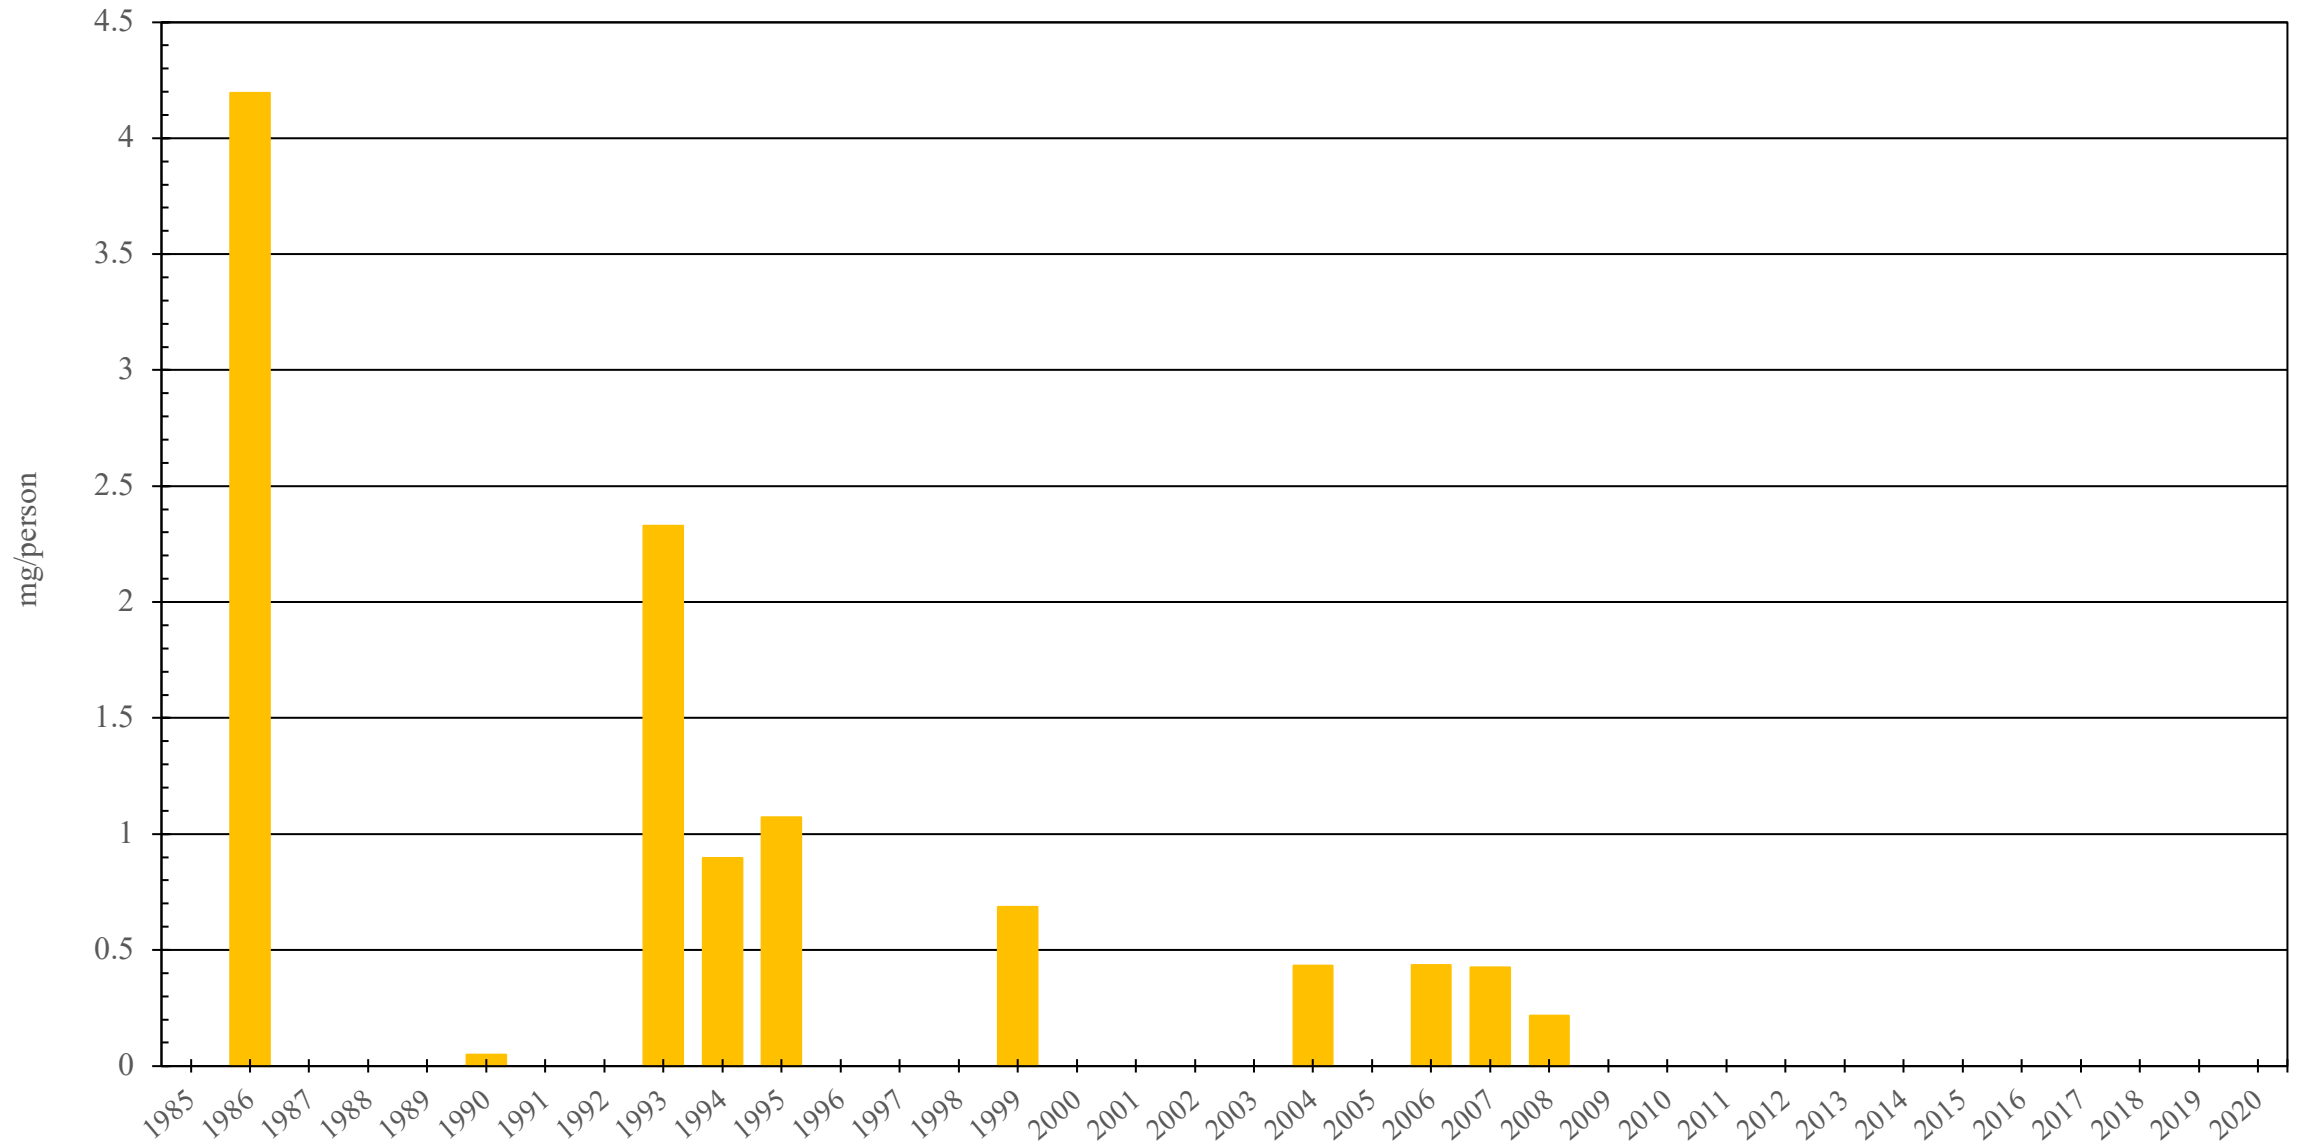

# Mongolia

Codeine Consumption (mg/person), 1985 - 2020

Sources: International Narcotics Control Board (data); The World Bank (population)

Created by: Walther Global Palliative Care & Supportive Oncology, Indiana University Simon Comprehensive Cancer Center, 2022