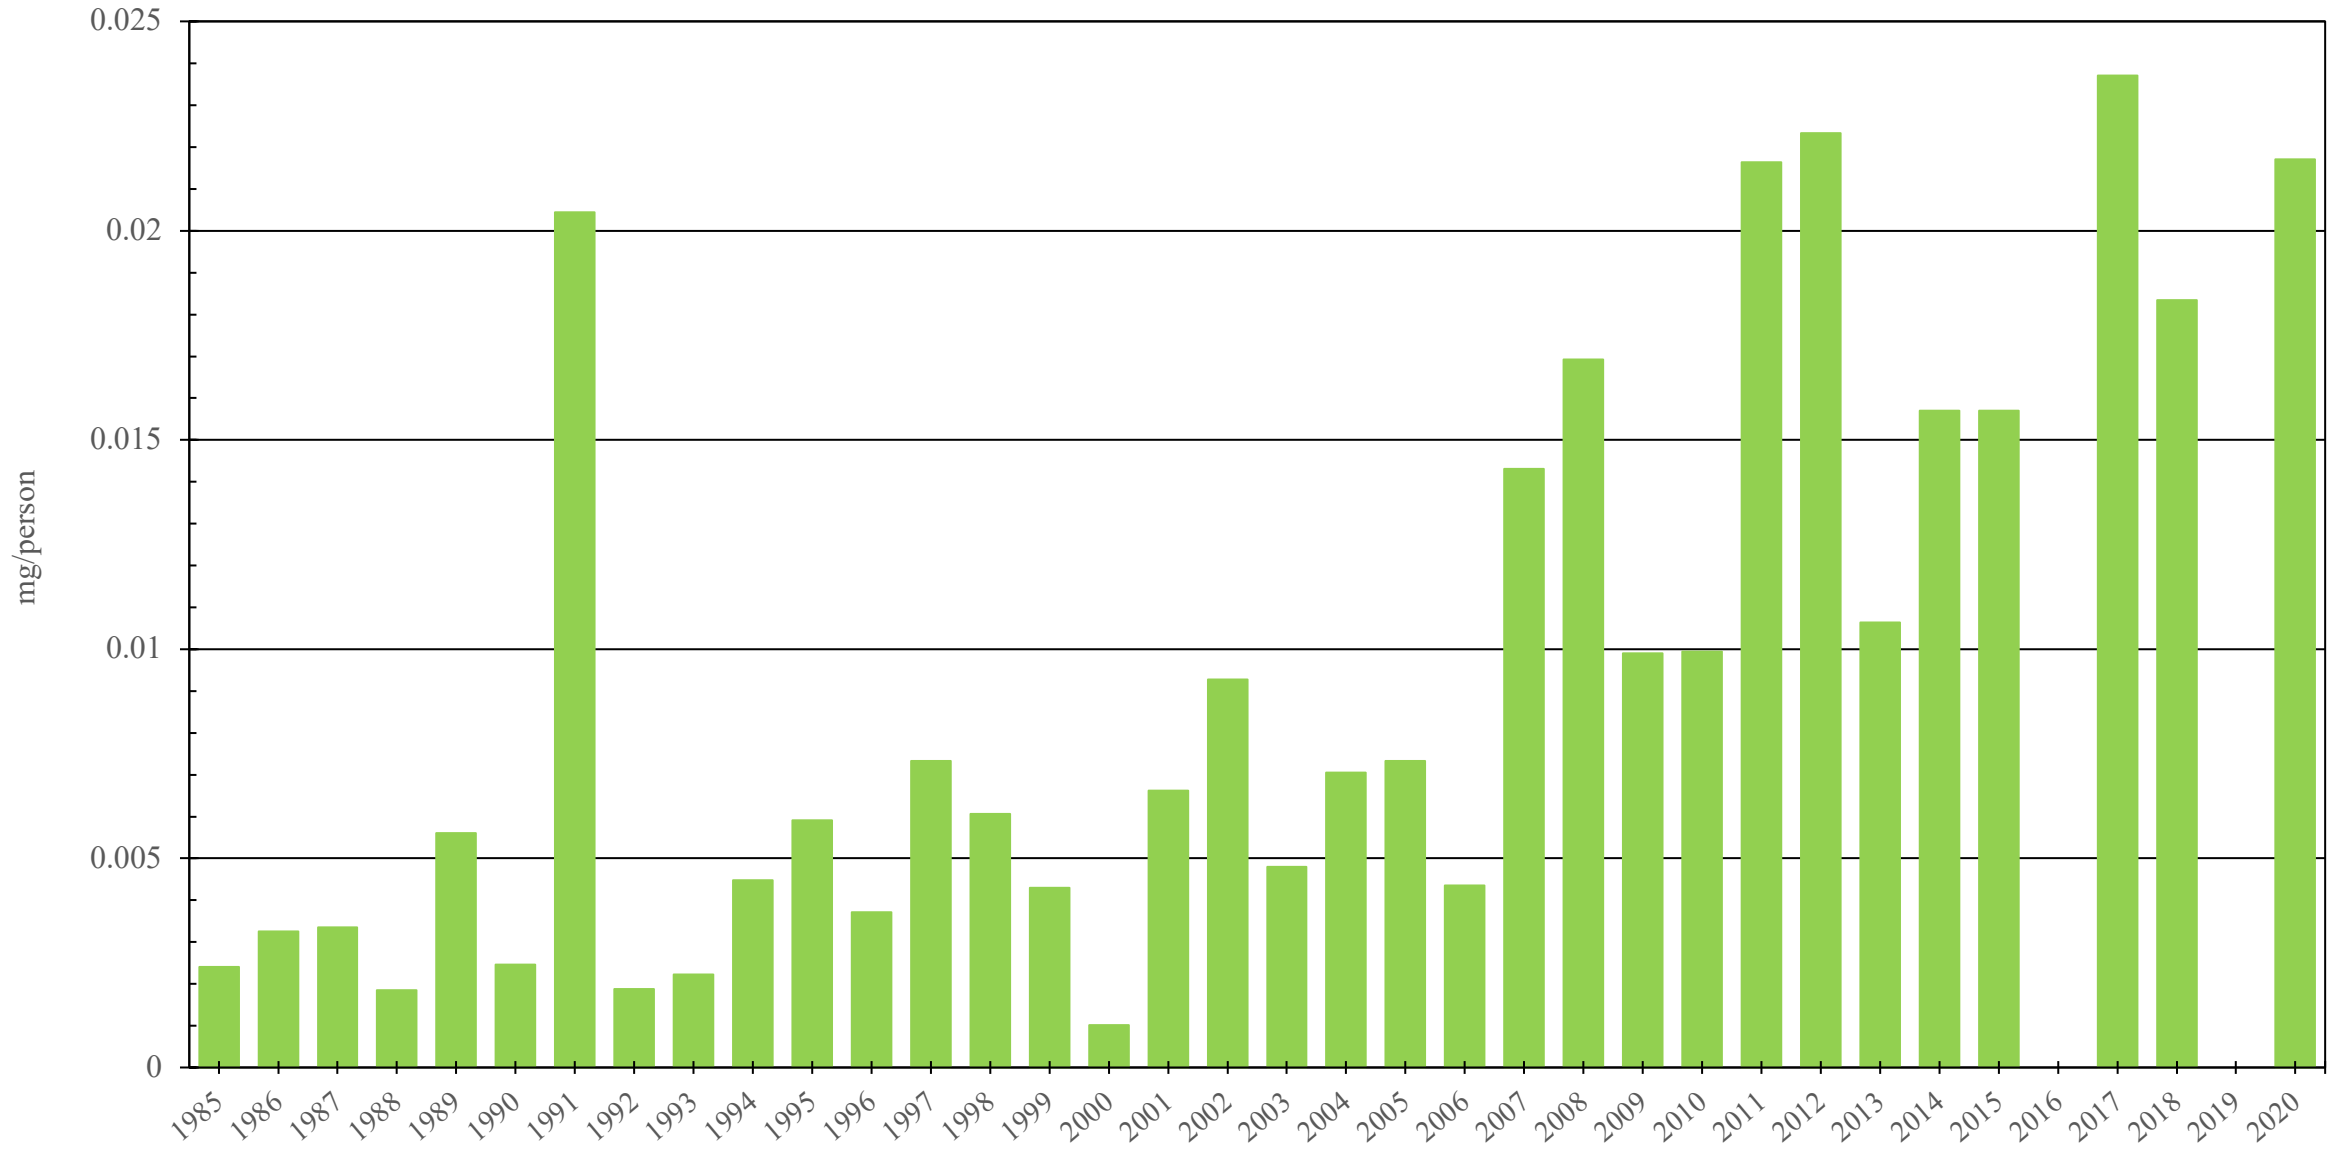

Mexico

Fentanyl Consumption (mg/person), 1985 - 2020

Sources: International Narcotics Control Board (data); The World Bank (population)

Created by: Walther Global Palliative Care & Supportive Oncology, Indiana University Simon Comprehensive Cancer Center, 2022