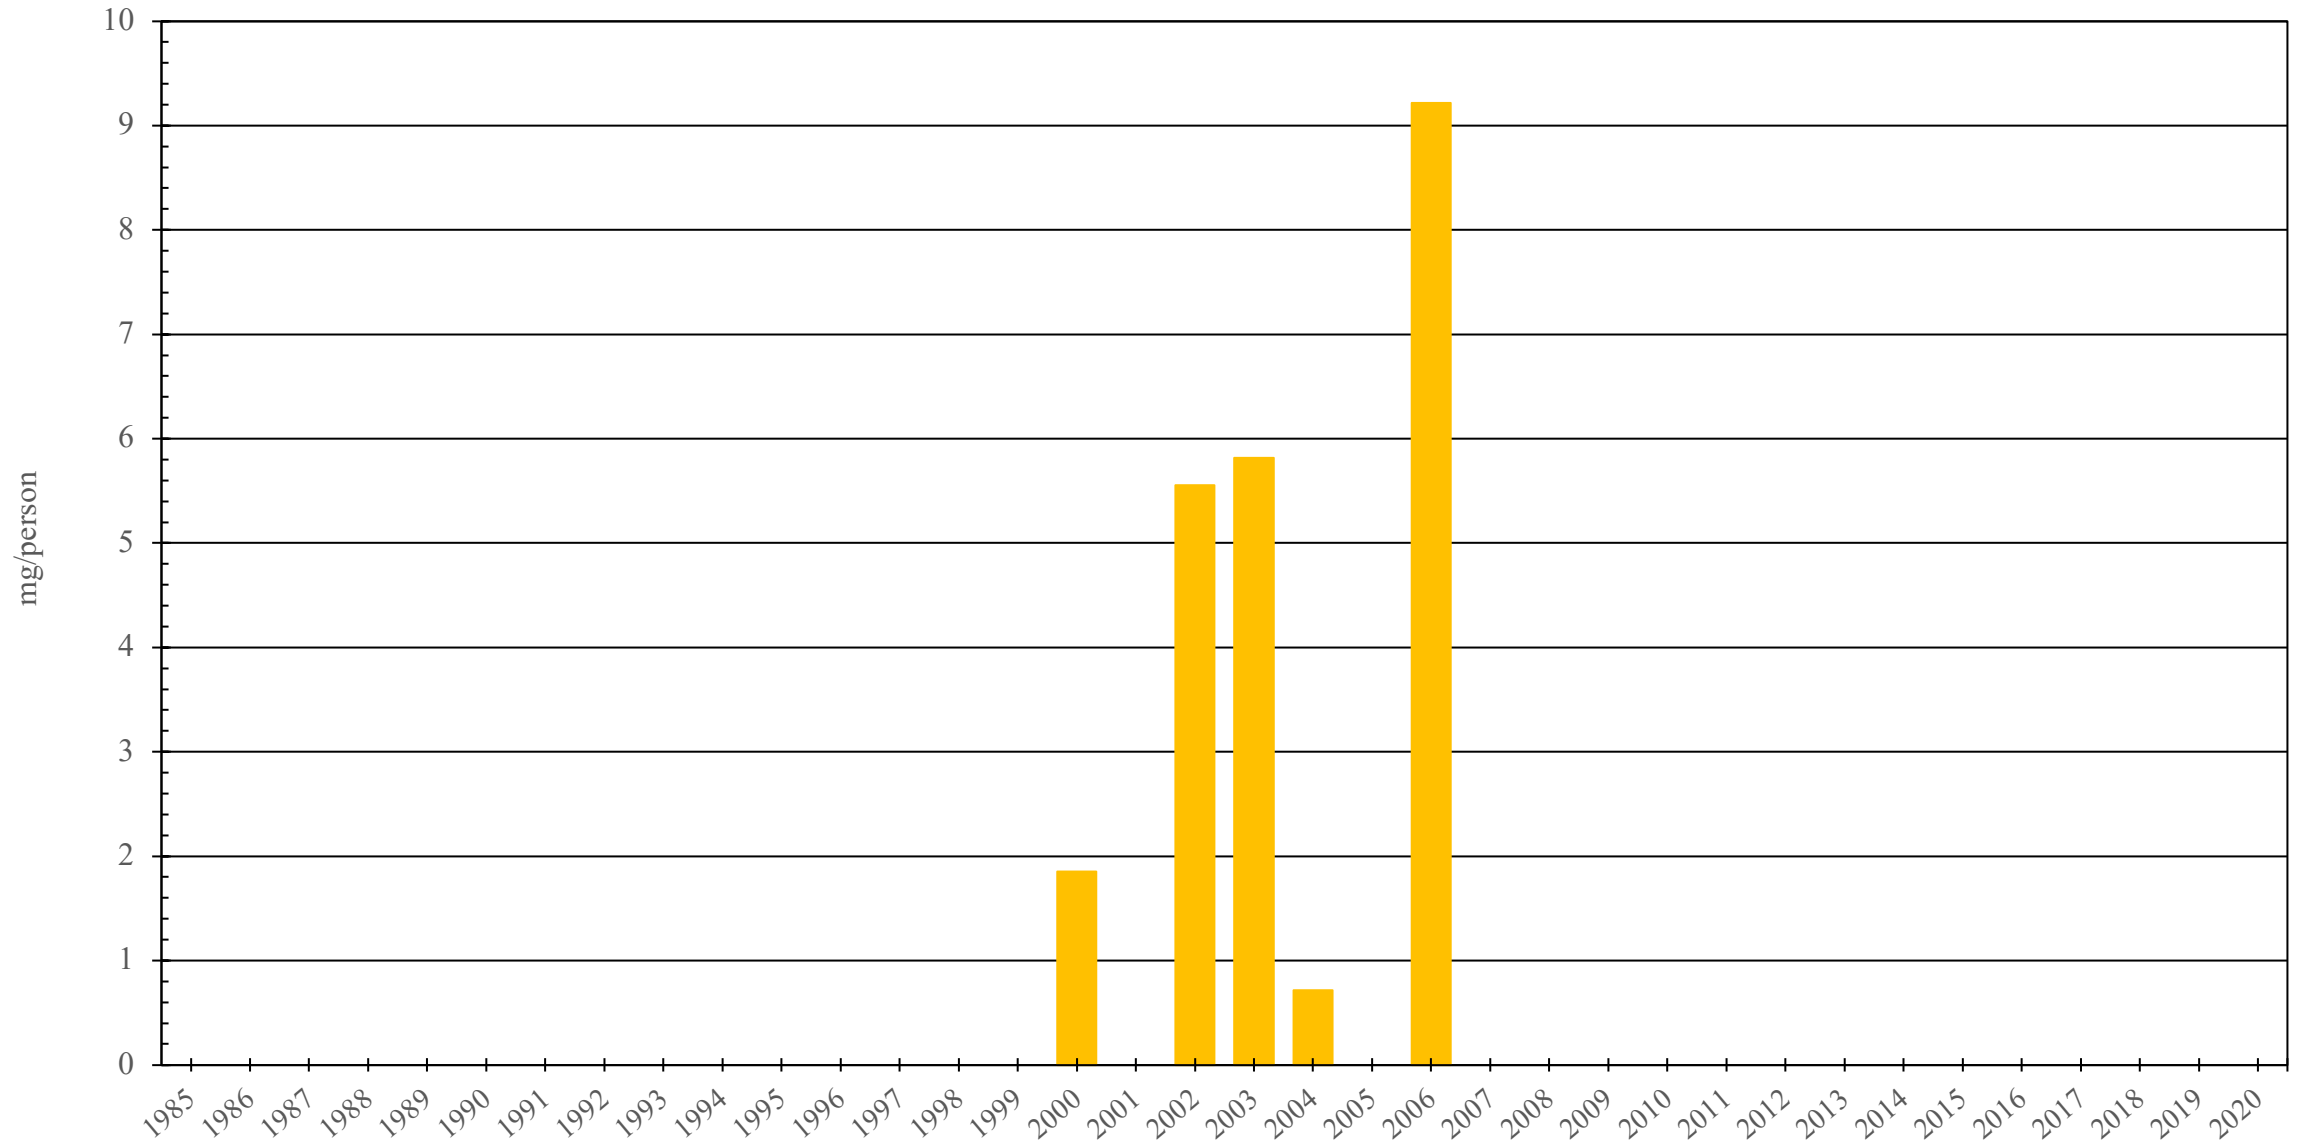

Marshall Islands

Codeine Consumption (mg/person), 1985 - 2020

Sources: International Narcotics Control Board (data); The World Bank (population)

Created by: Walther Global Palliative Care & Supportive Oncology, Indiana University Simon Comprehensive Cancer Center, 2022