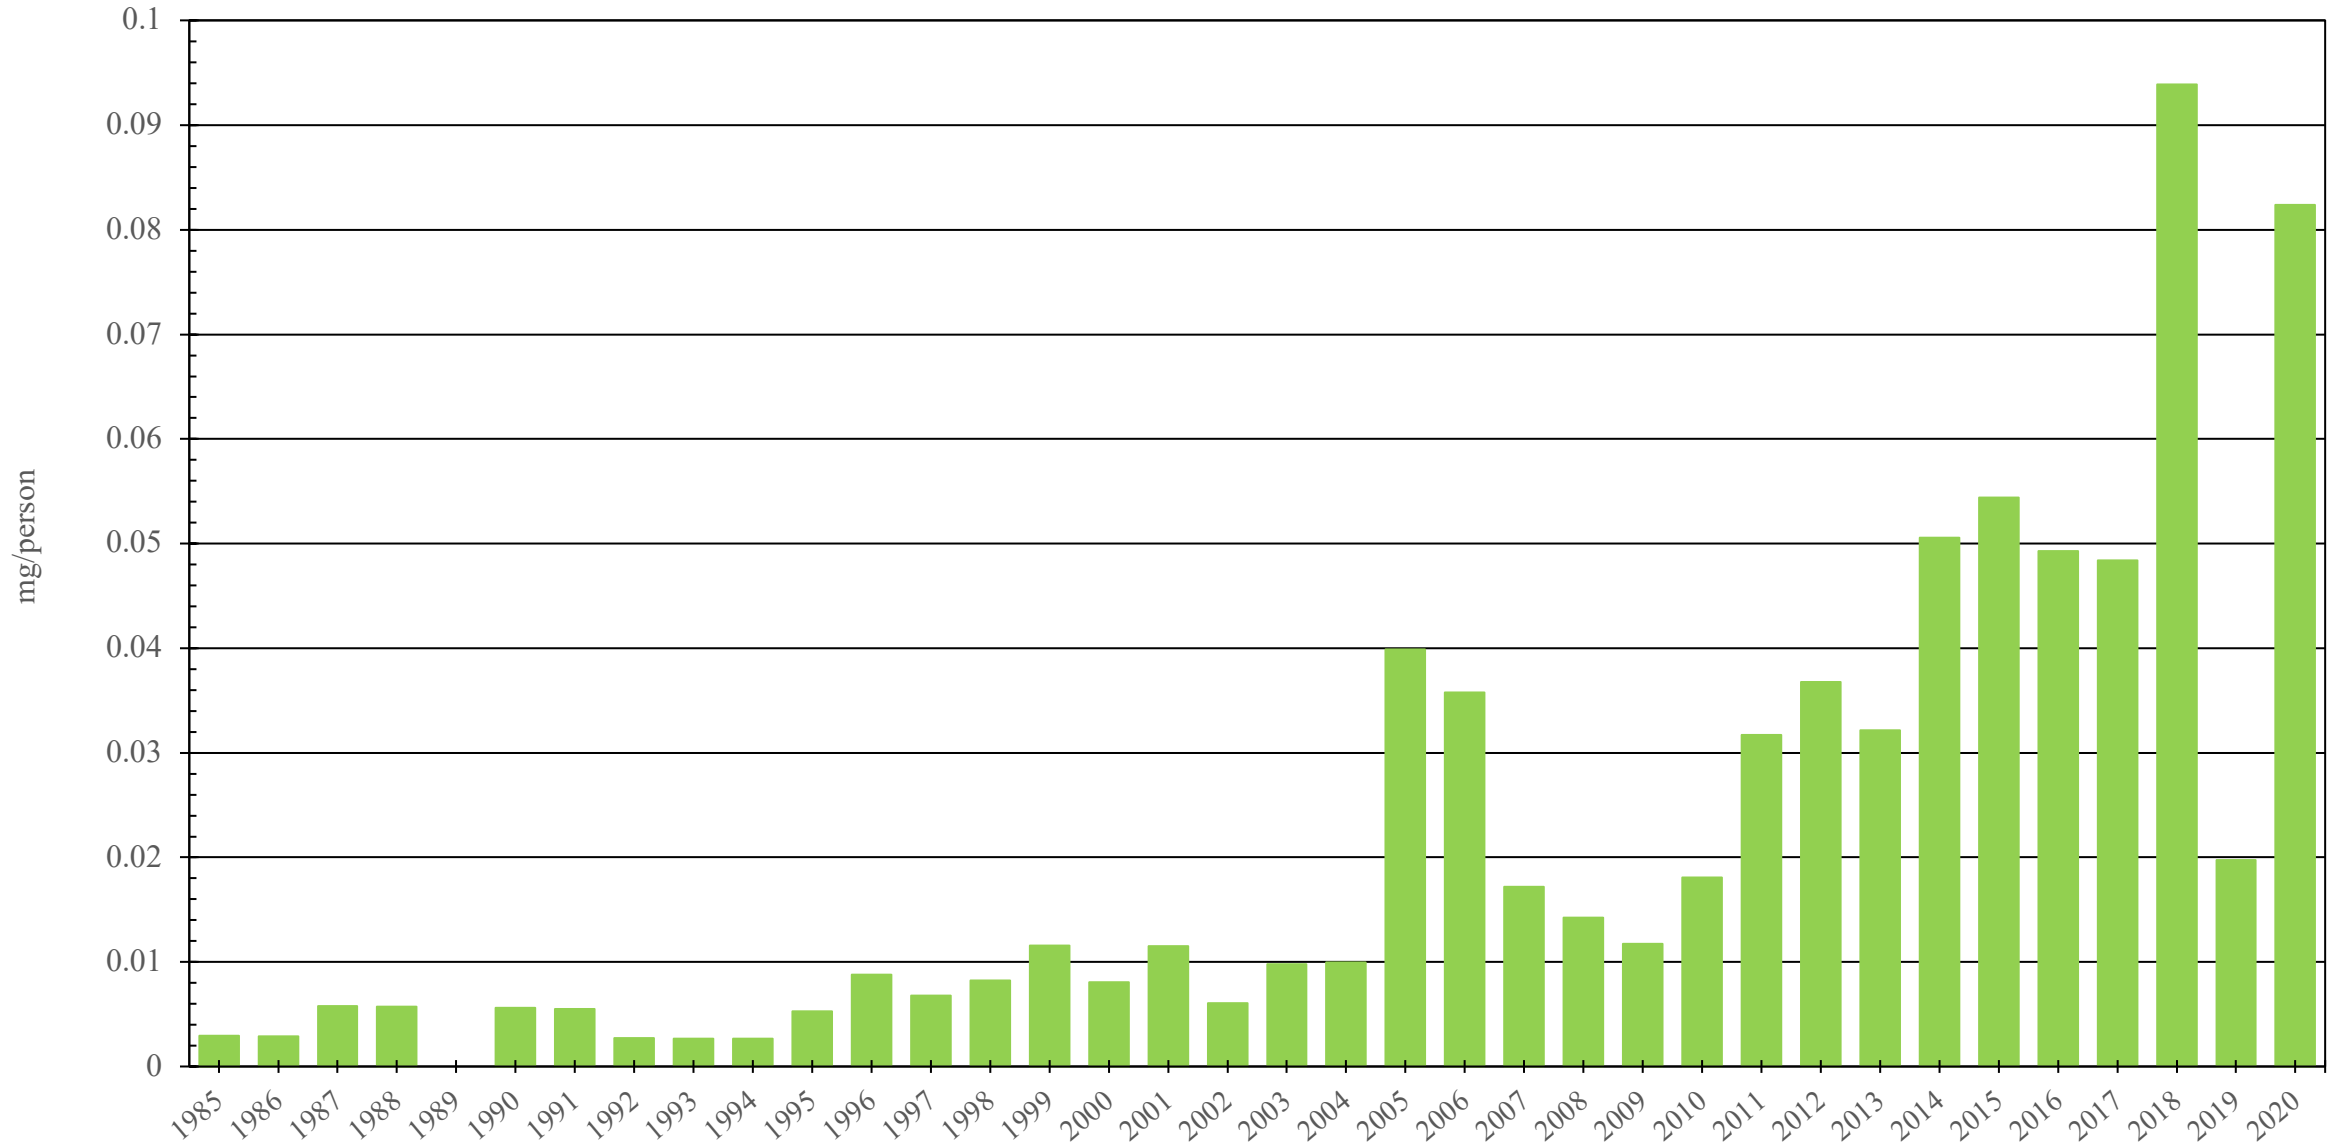

Malta

Fentanyl Consumption (mg/person), 1985 - 2020

Sources: International Narcotics Control Board (data); The World Bank (population)

Created by: Walther Global Palliative Care & Supportive Oncology, Indiana University Simon Comprehensive Cancer Center, 2022