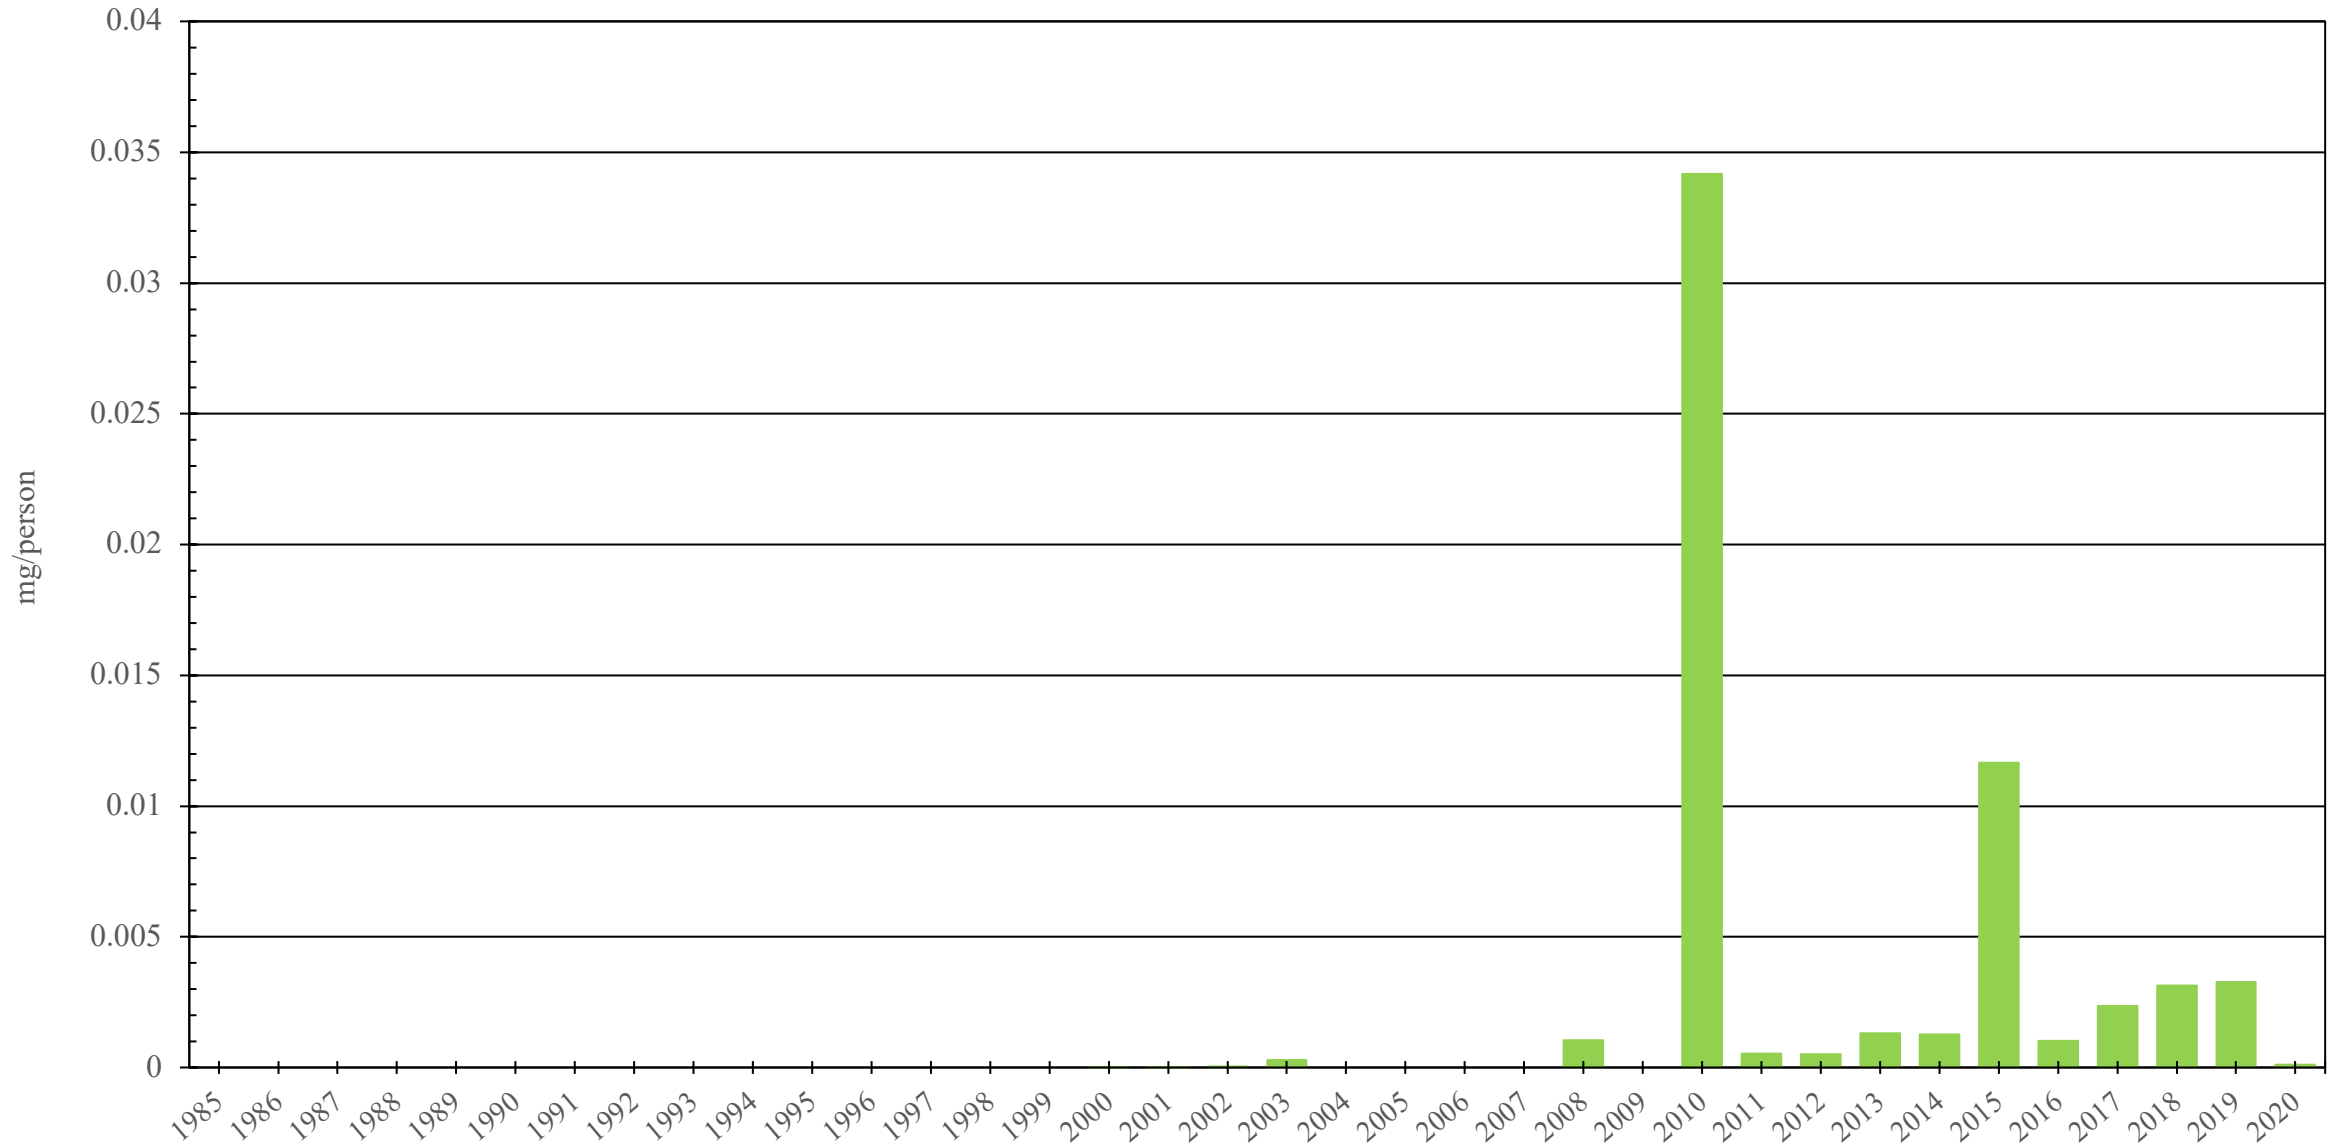

Maldives

Fentanyl Consumption (mg/person), 1985 - 2020

Sources: International Narcotics Control Board (data); The World Bank (population)

Created by: Walther Global Palliative Care & Supportive Oncology, Indiana University Simon Comprehensive Cancer Center, 2022