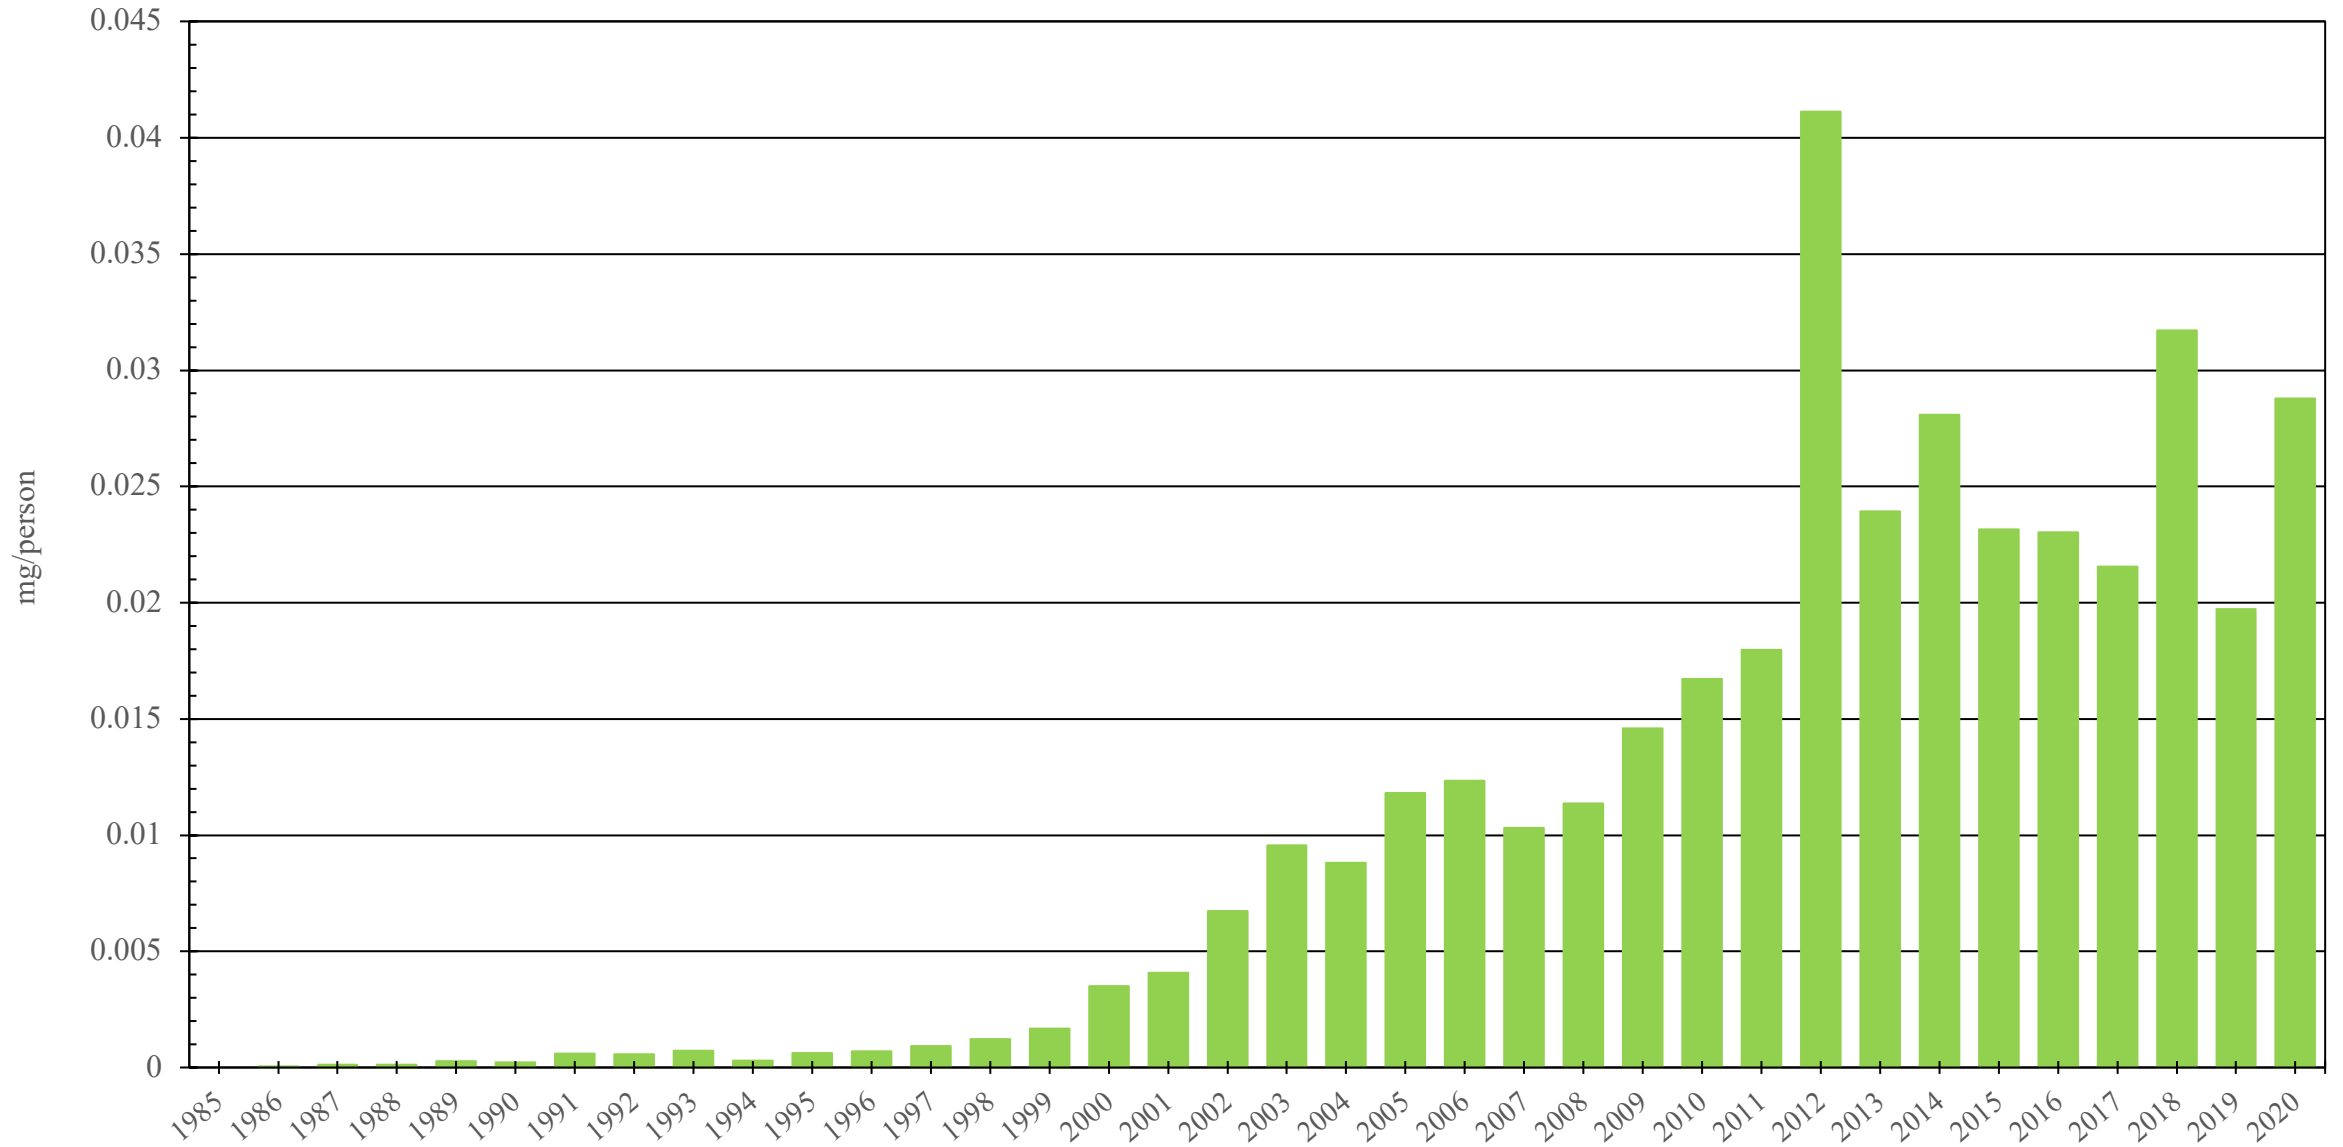

# Malaysia

Fentanyl Consumption (mg/person), 1985 - 2020

Sources: International Narcotics Control Board (data); The World Bank (population)

Created by: Walther Global Palliative Care & Supportive Oncology, Indiana University Simon Comprehensive Cancer Center, 2022