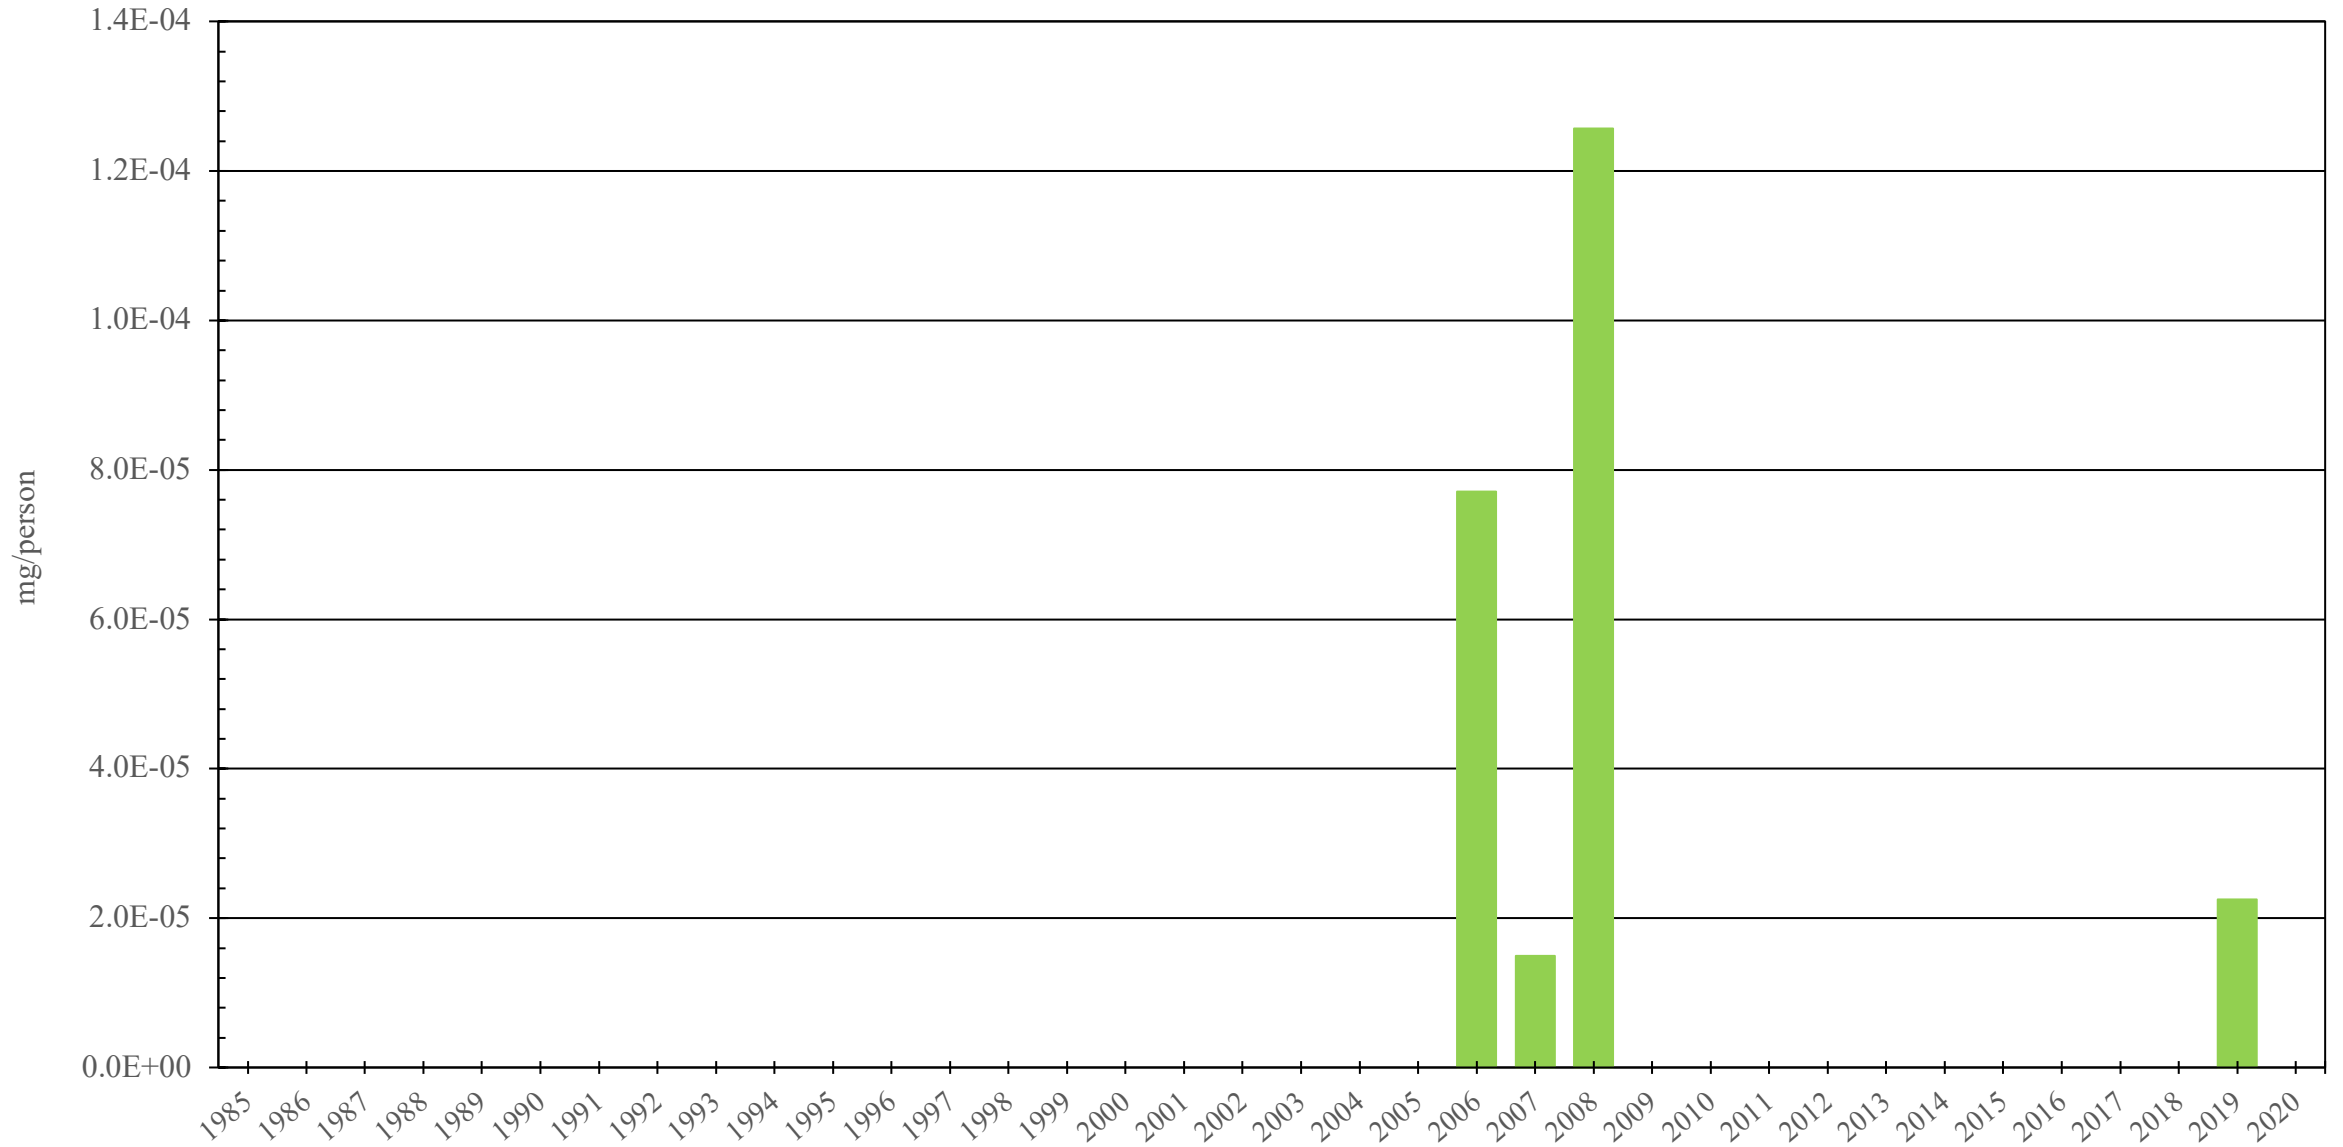

Malawi

Fentanyl Consumption (mg/person), 1985 - 2020

Sources: International Narcotics Control Board (data); The World Bank (population)

Created by: Walther Global Palliative Care & Supportive Oncology, Indiana University Simon Comprehensive Cancer Center, 2022