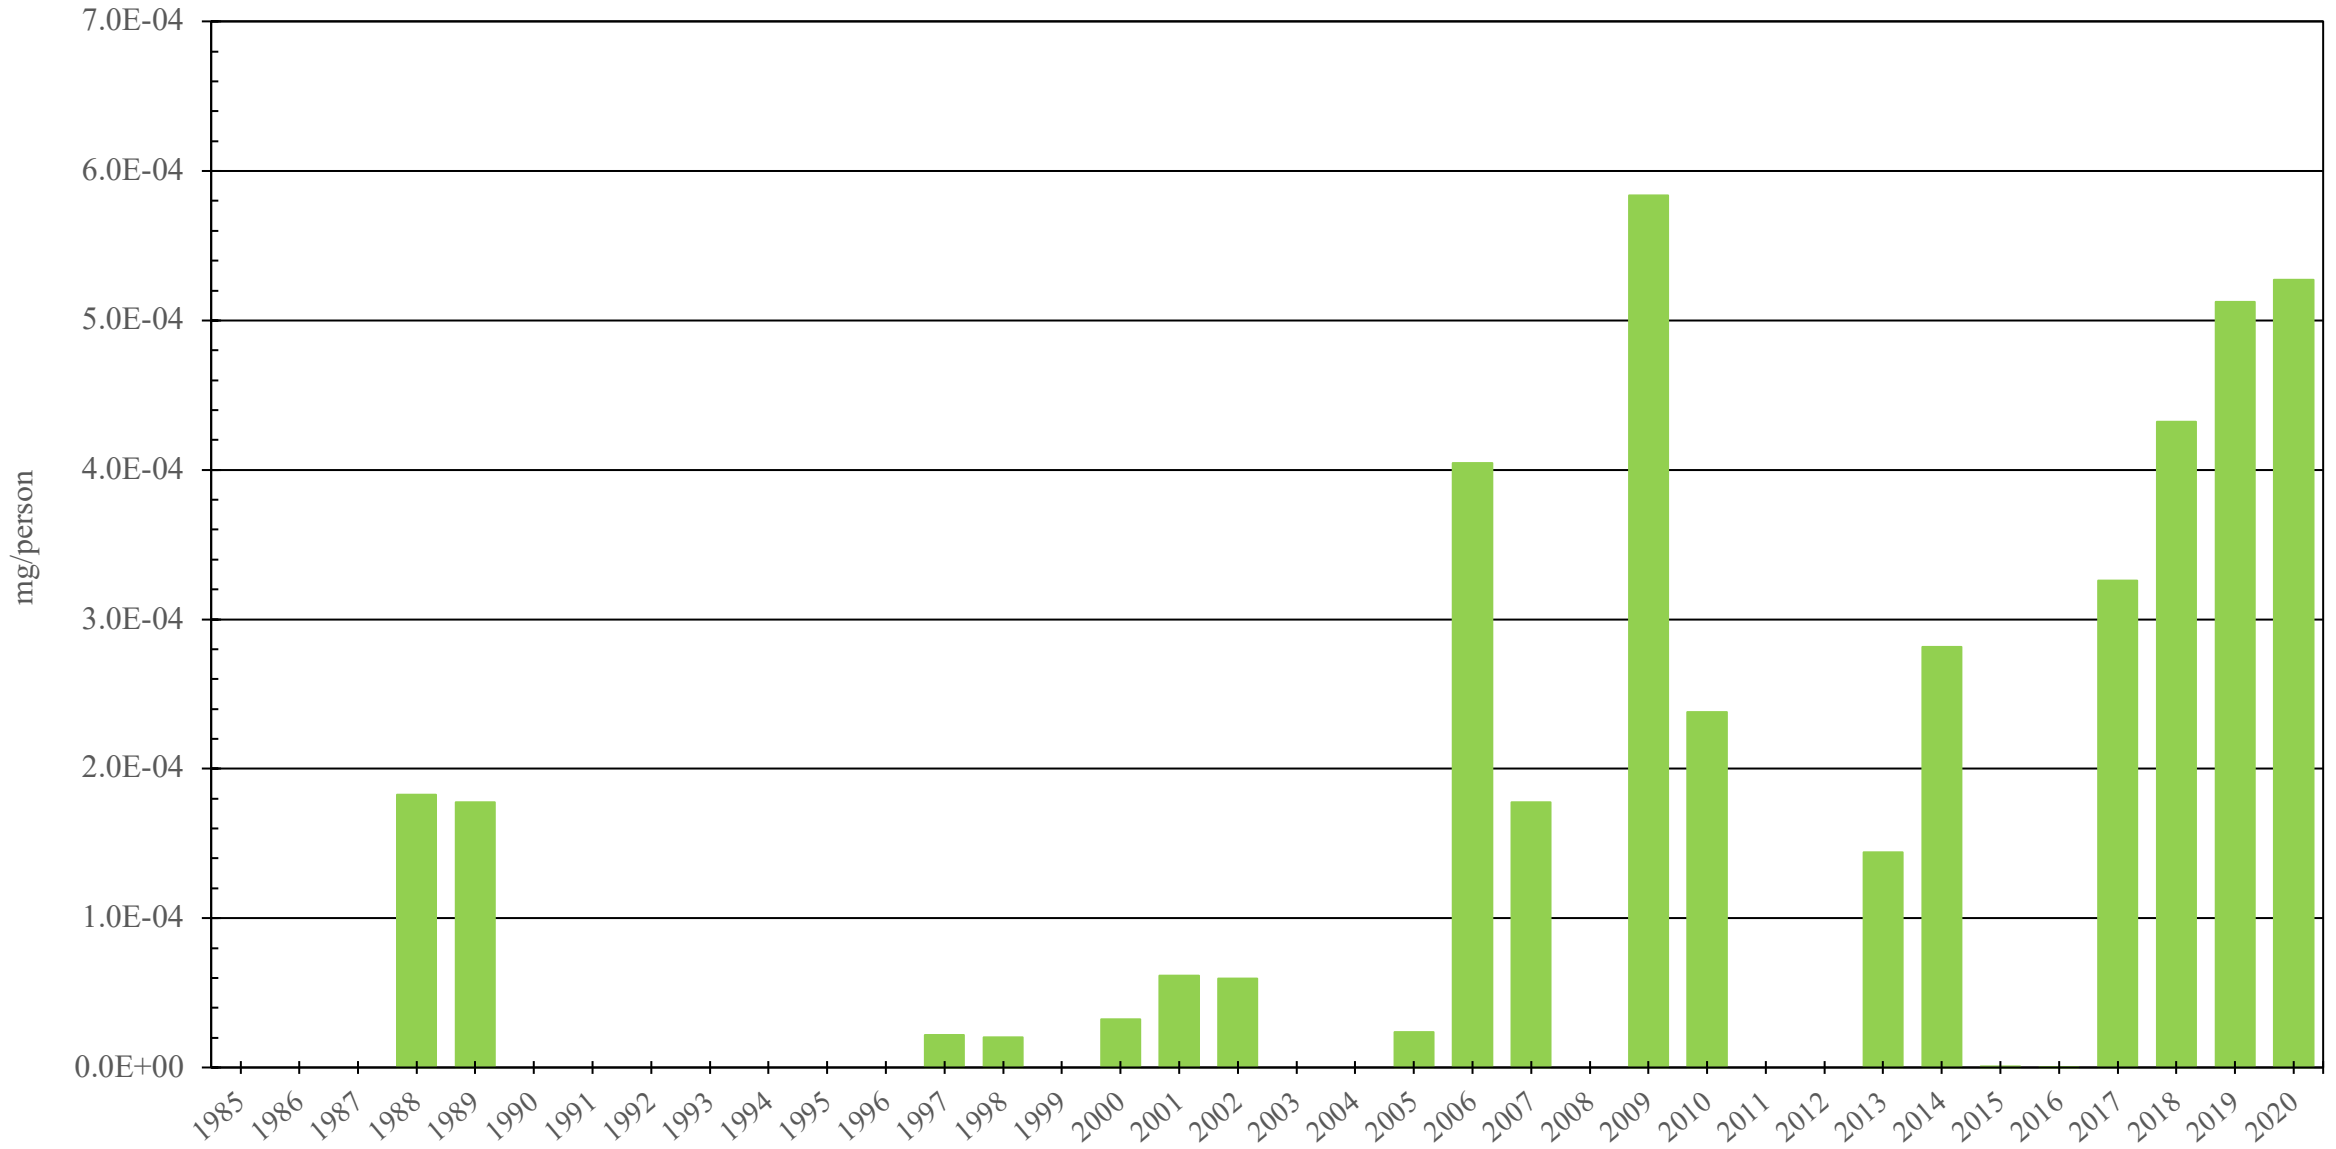

Madagascar

Fentanyl Consumption (mg/person), 1985 - 2020

Sources: International Narcotics Control Board (data); The World Bank (population)

Created by: Walther Global Palliative Care & Supportive Oncology, Indiana University Simon Comprehensive Cancer Center, 2022