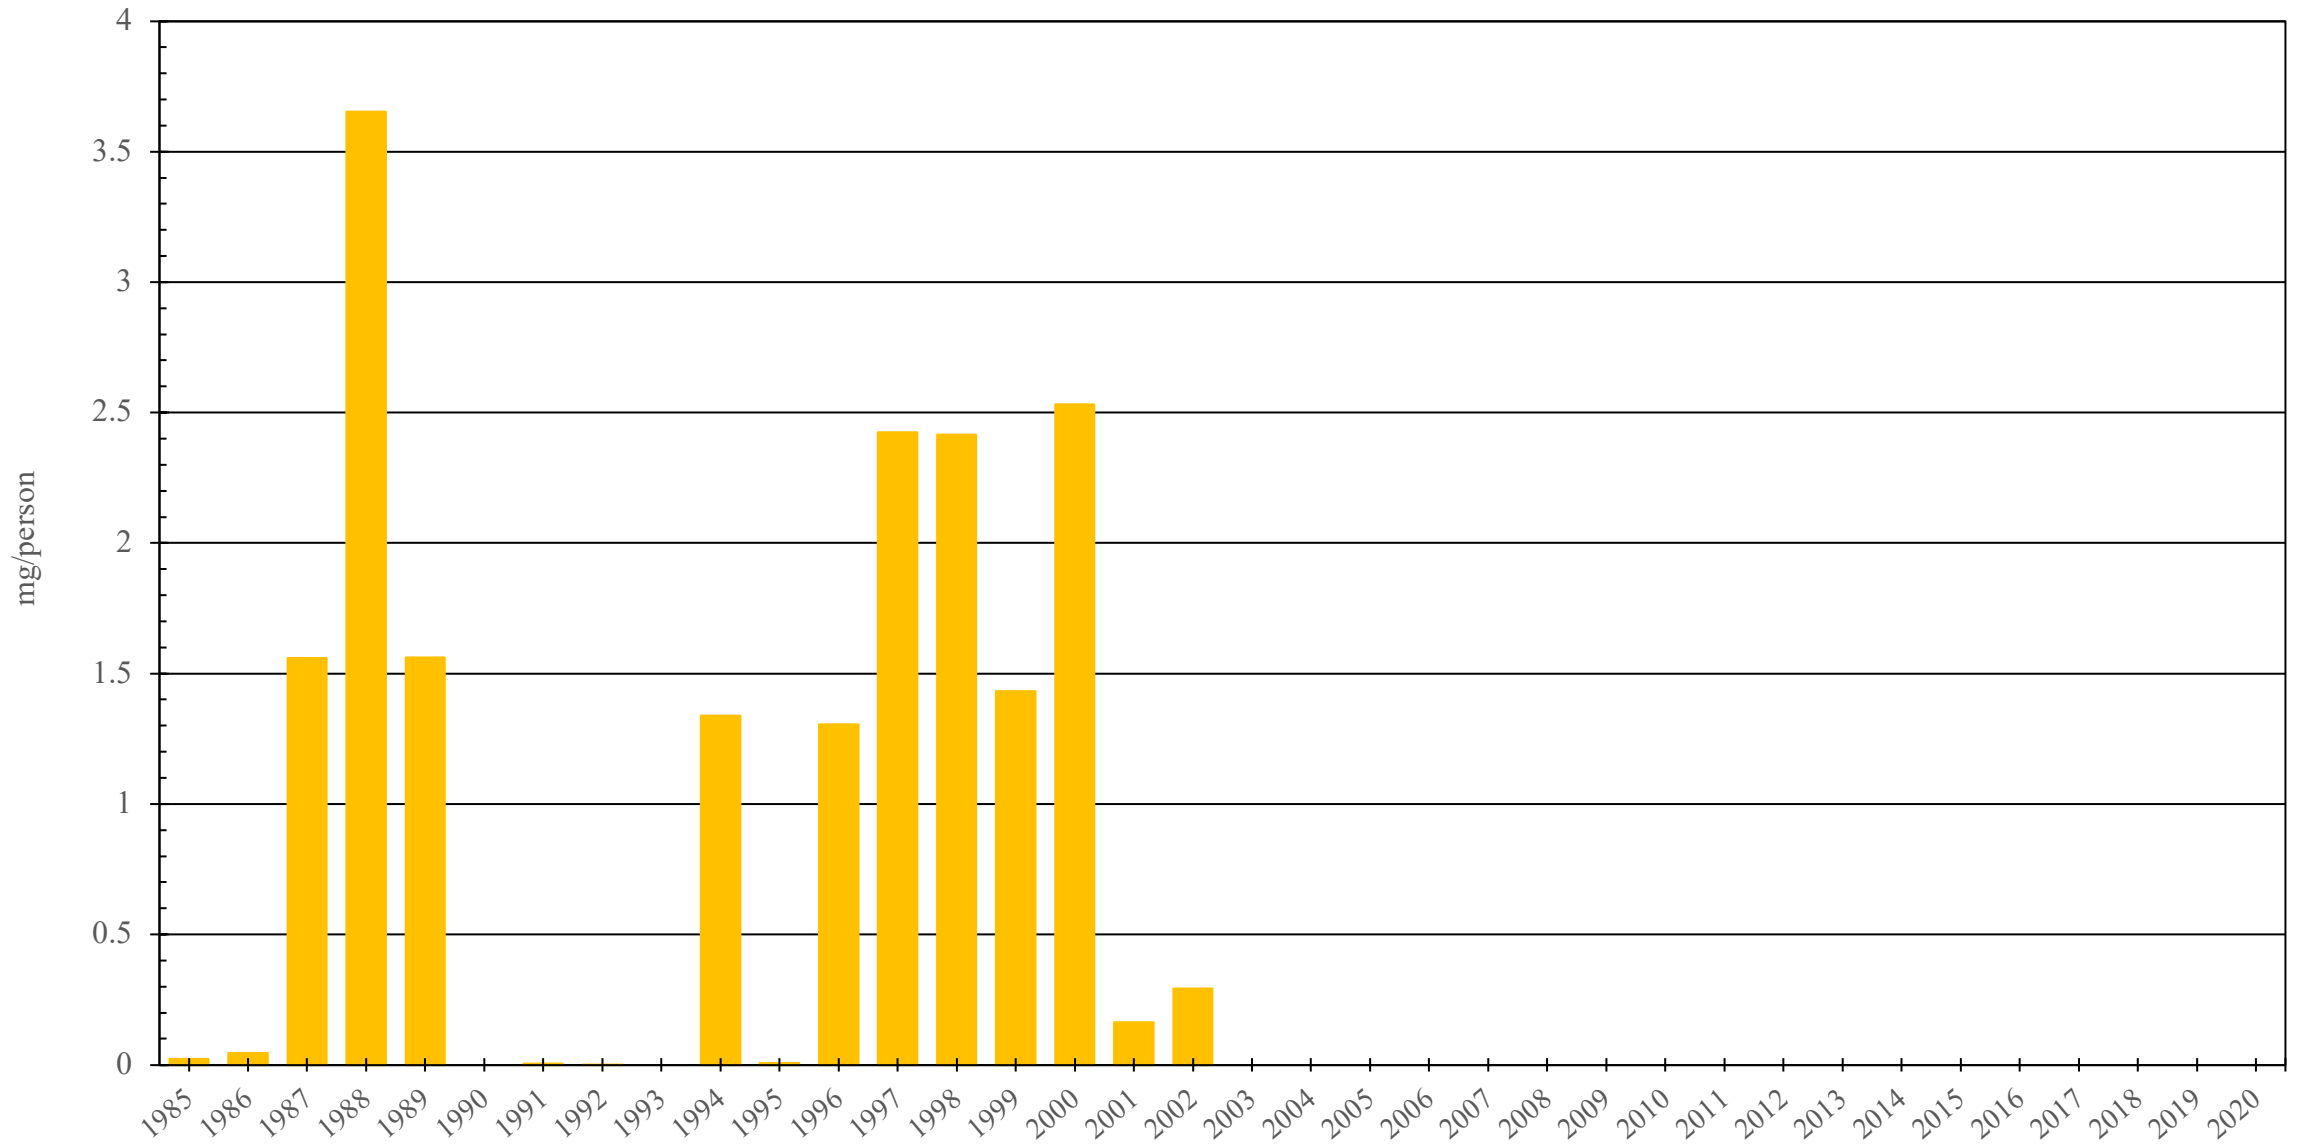

Madagascar

Codeine Consumption (mg/person), 1985 - 2020

Sources: International Narcotics Control Board (data); The World Bank (population)

Created by: Walther Global Palliative Care & Supportive Oncology, Indiana University Simon Comprehensive Cancer Center, 2022