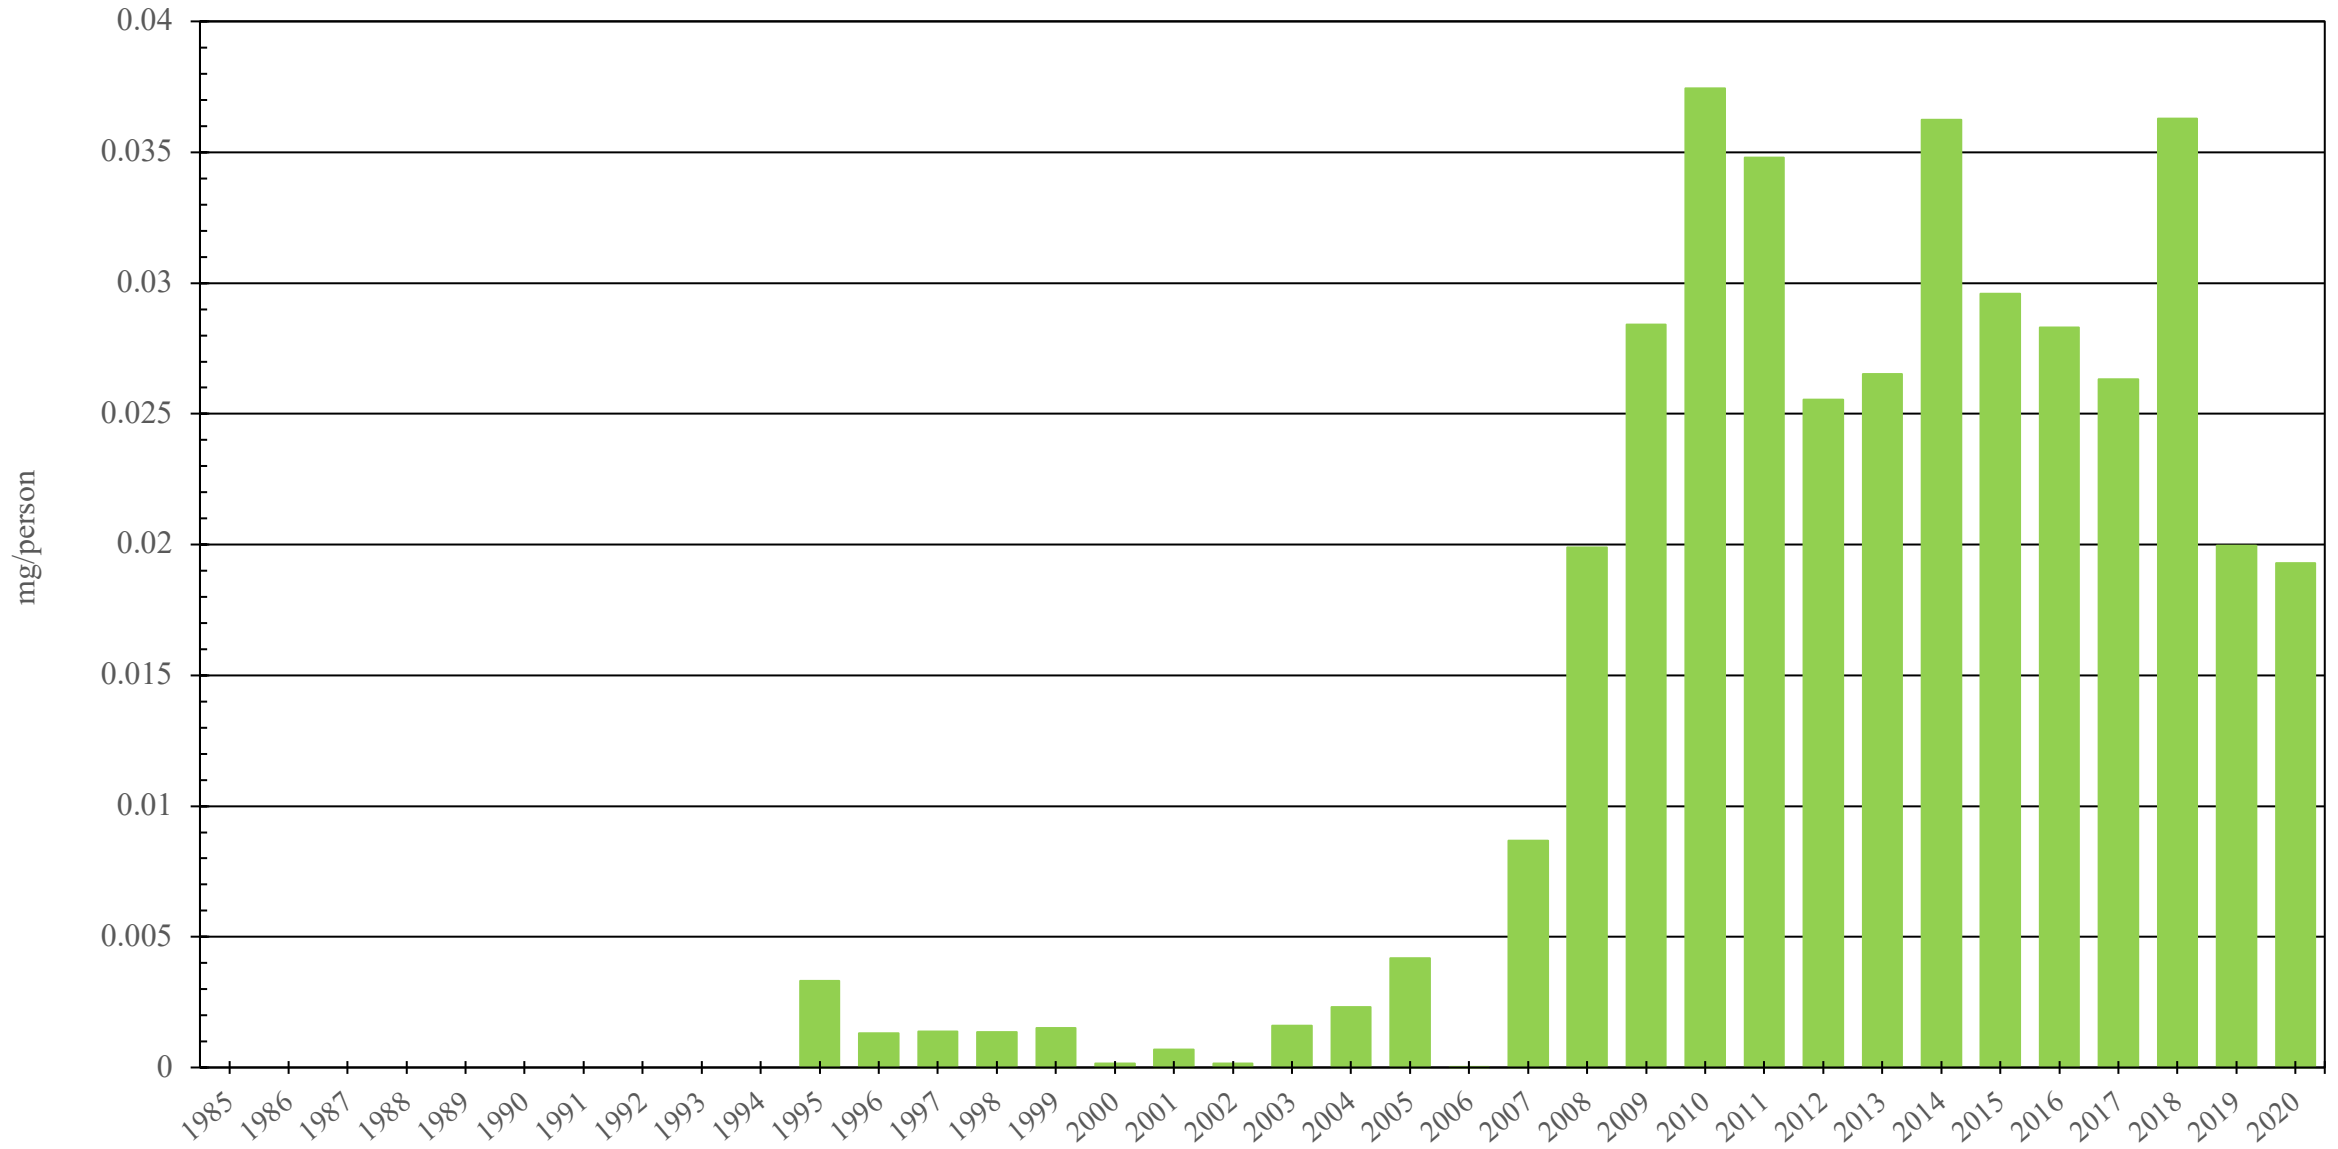

Macao SAR, China

Fentanyl Consumption (mg/person), 1985 - 2020

Sources: International Narcotics Control Board (data); The World Bank (population)

Created by: Walther Global Palliative Care & Supportive Oncology, Indiana University Simon Comprehensive Cancer Center, 2022