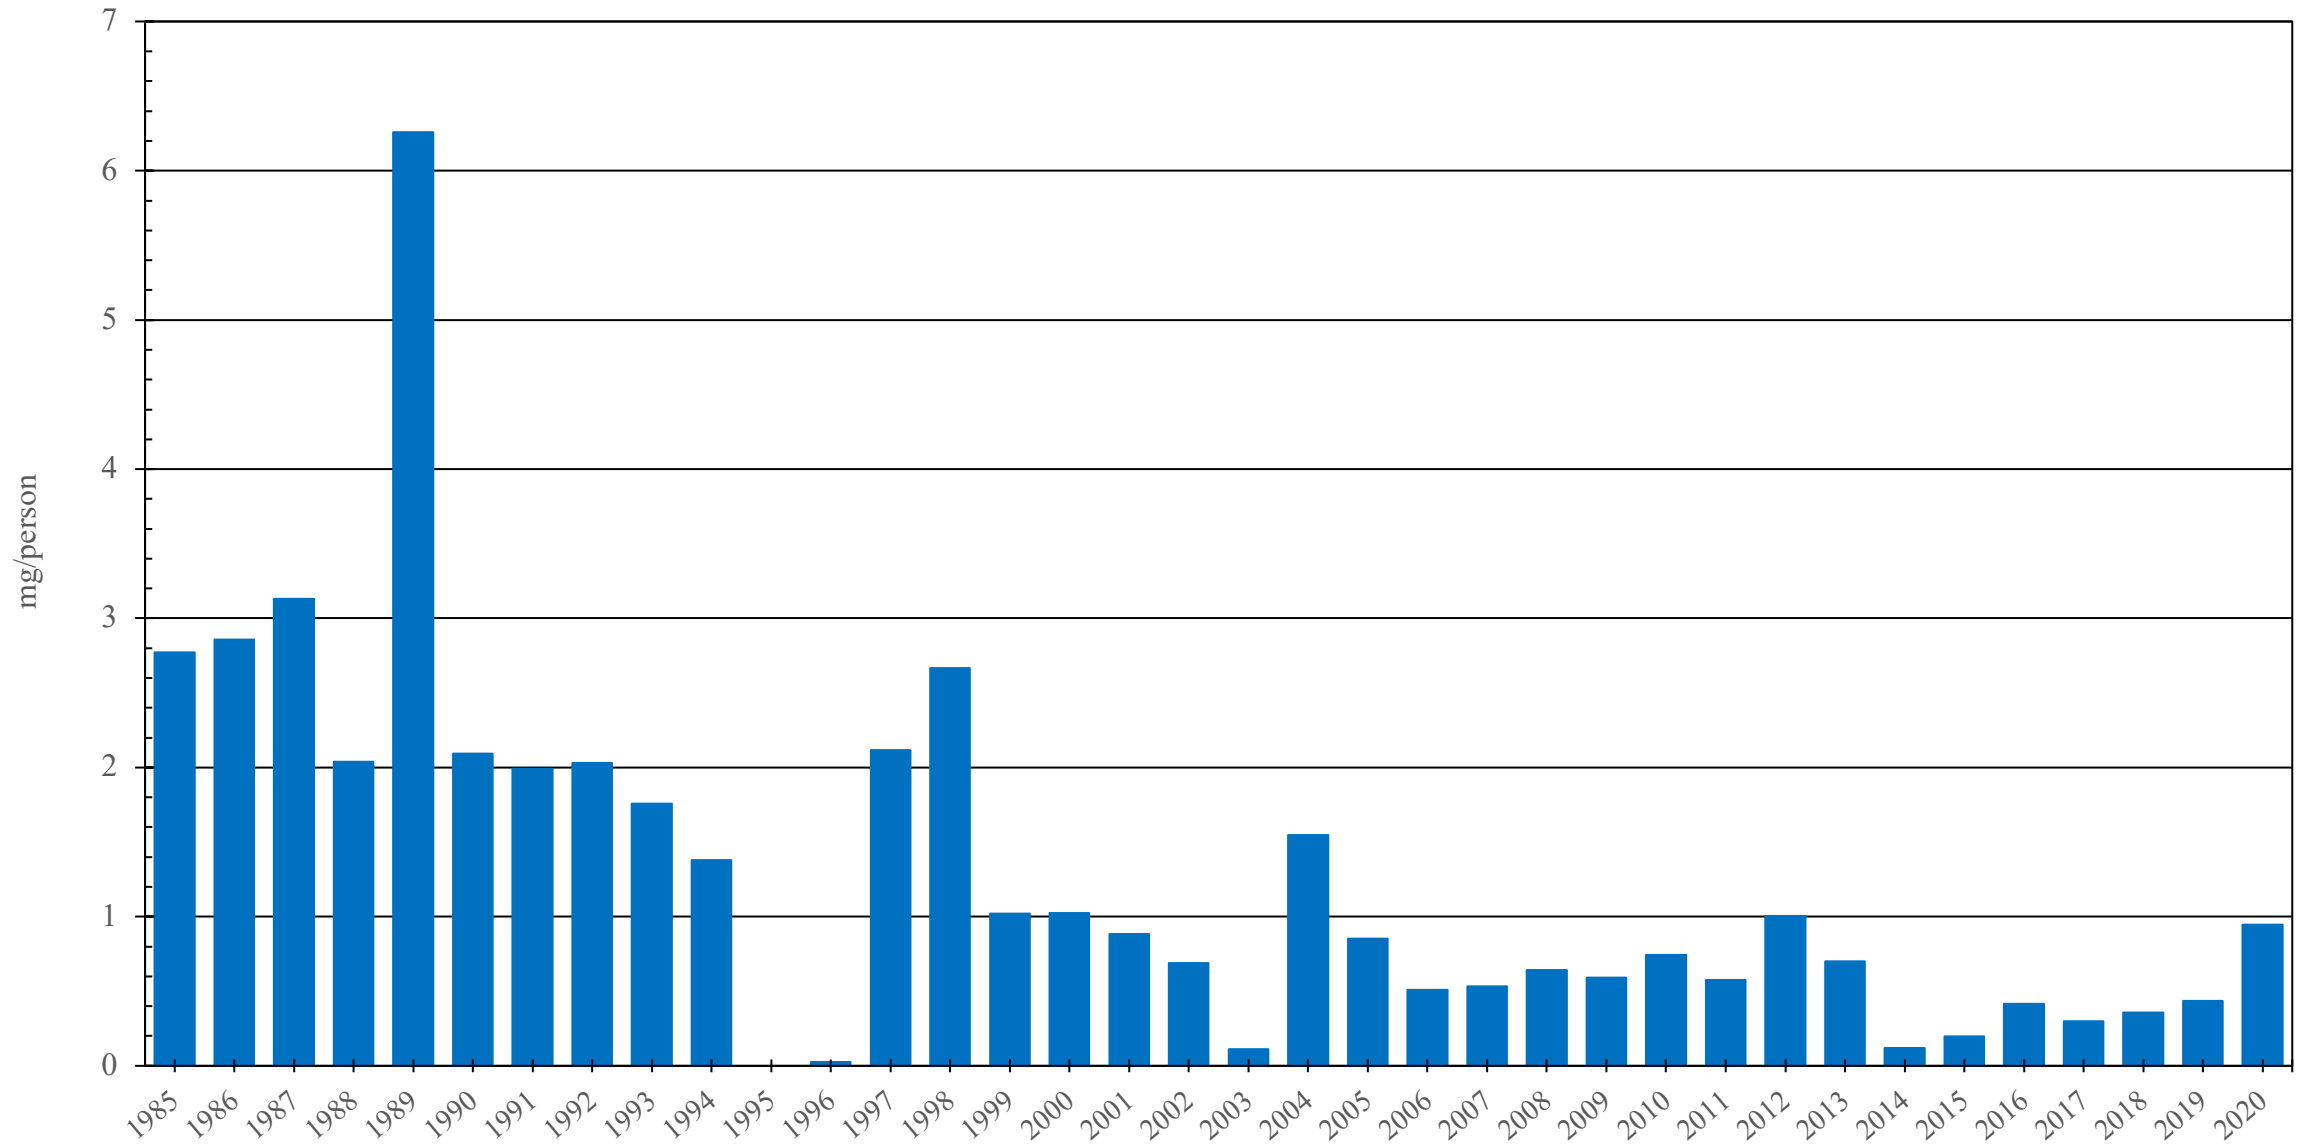

Luxembourg

Pethidine Consumption (mg/person), 1985 - 2020

Sources: International Narcotics Control Board (data); The World Bank (population)

Created by: Walther Global Palliative Care & Supportive Oncology, Indiana University Simon Comprehensive Cancer Center, 2022