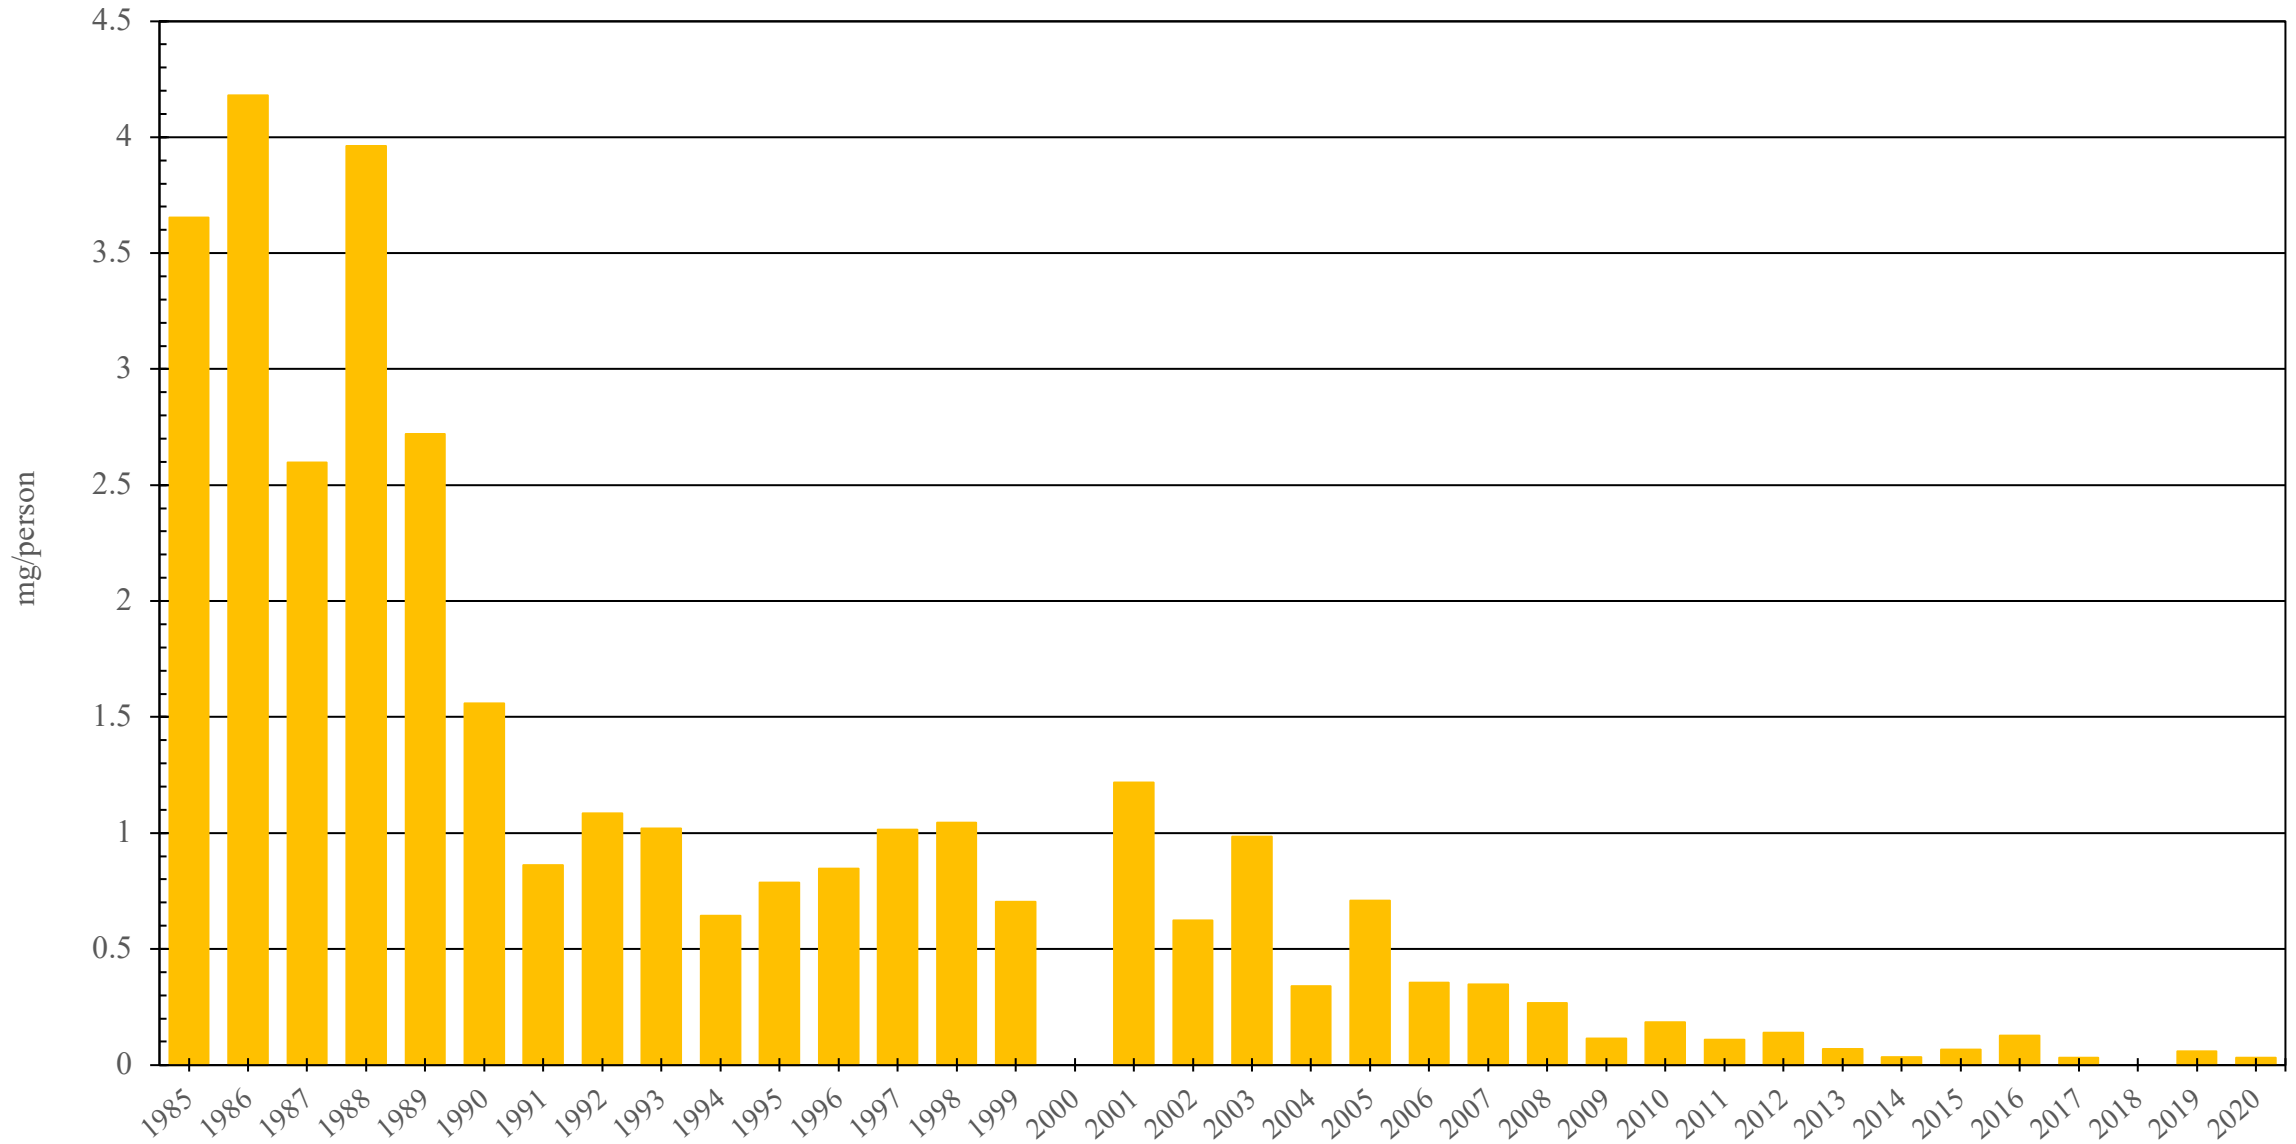

Luxembourg

Codeine Consumption (mg/person), 1985 - 2020

Sources: International Narcotics Control Board (data); The World Bank (population)

Created by: Walther Global Palliative Care & Supportive Oncology, Indiana University Simon Comprehensive Cancer Center, 2022