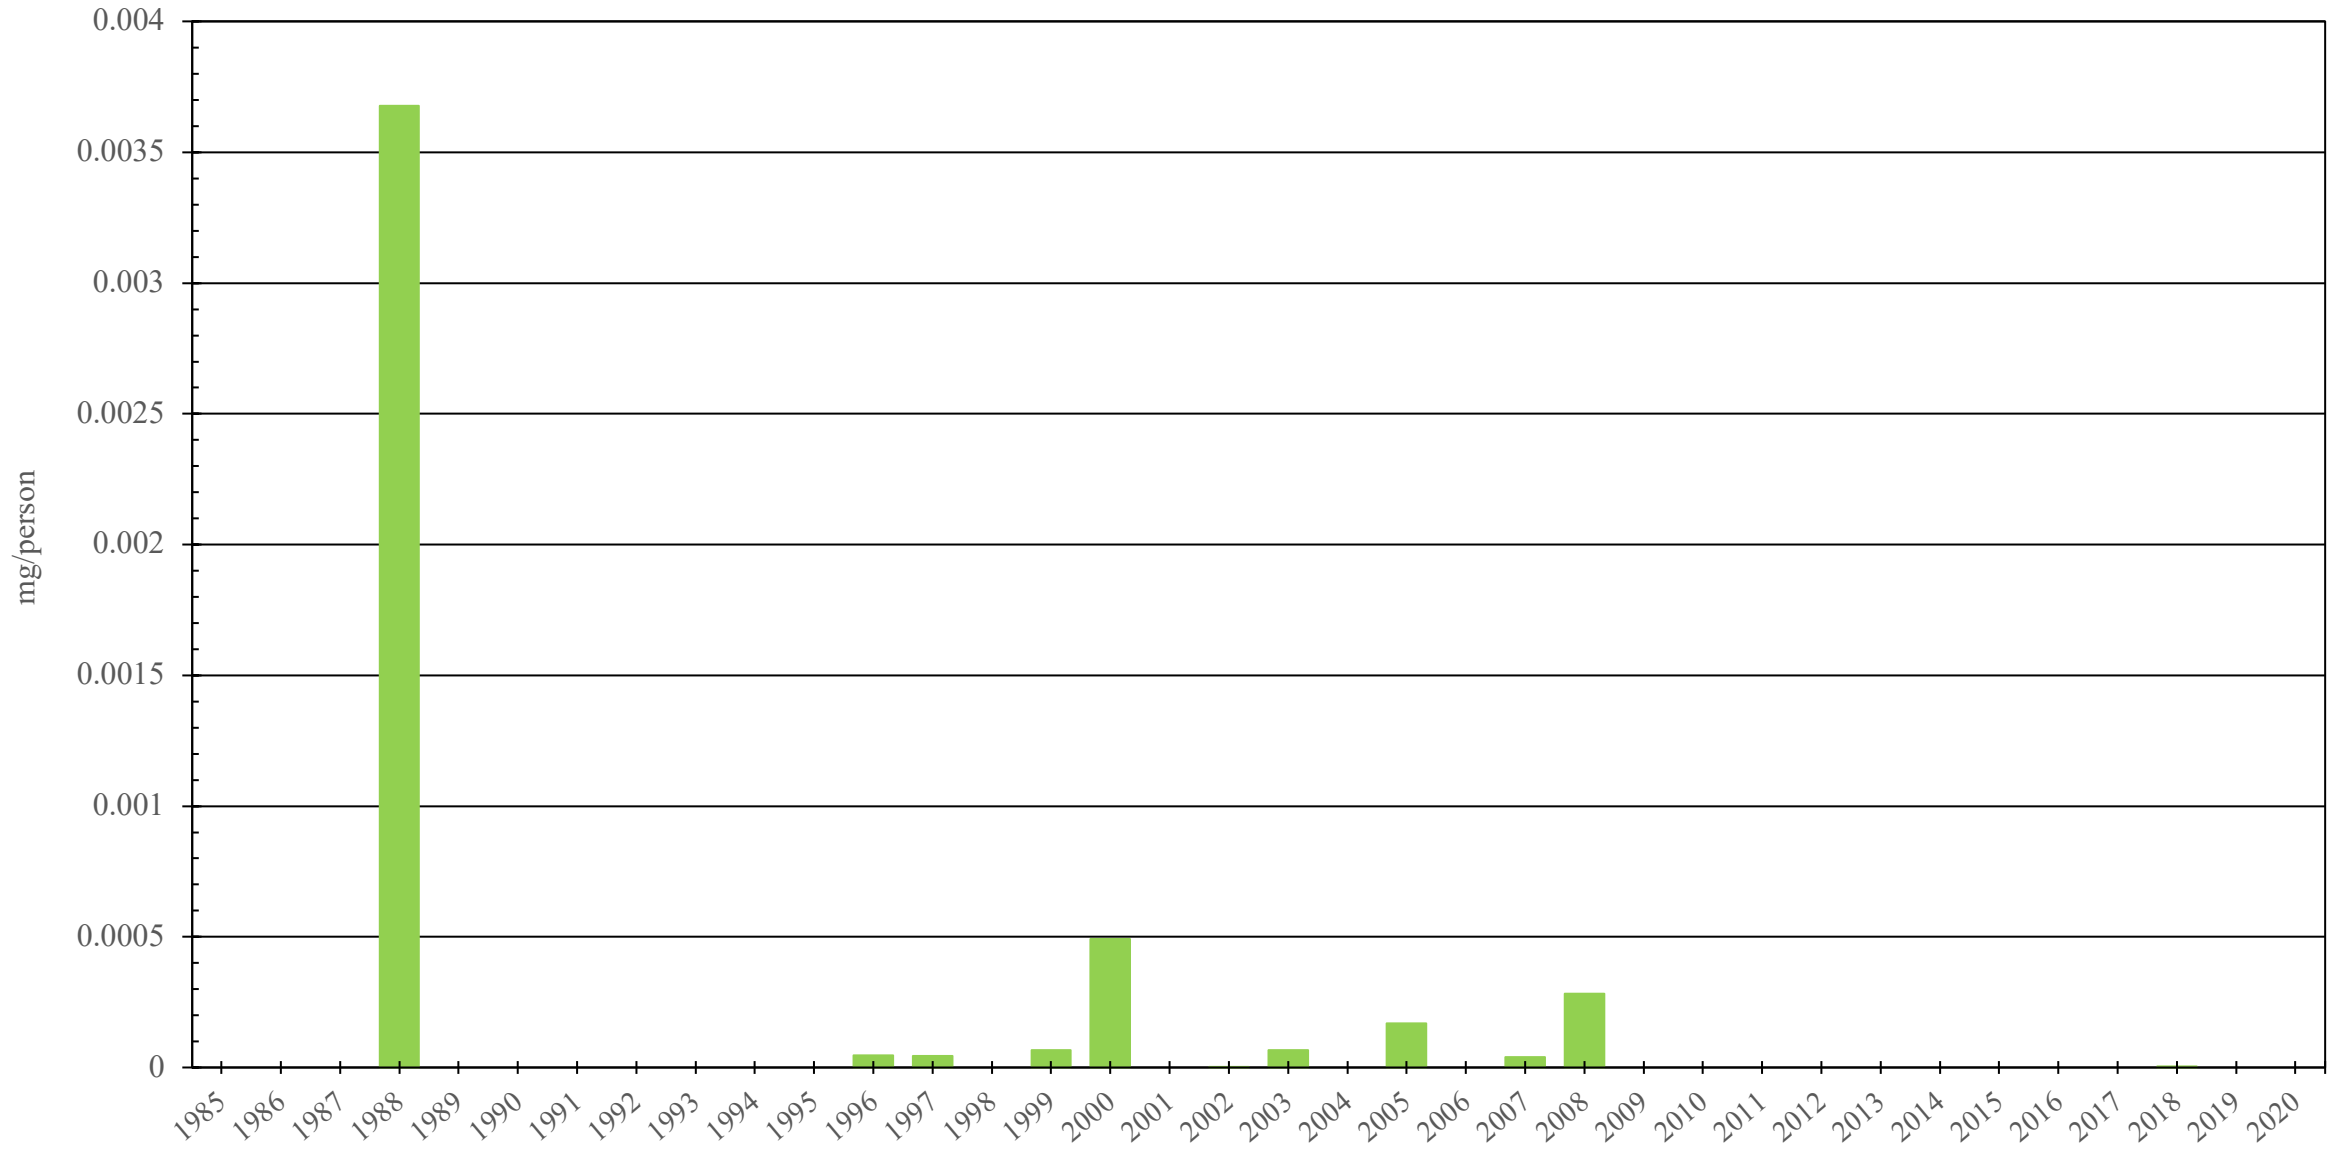

Lesotho

Fentanyl Consumption (mg/person), 1985 - 2020

Sources: International Narcotics Control Board (data); The World Bank (population)

Created by: Walther Global Palliative Care & Supportive Oncology, Indiana University Simon Comprehensive Cancer Center, 2022