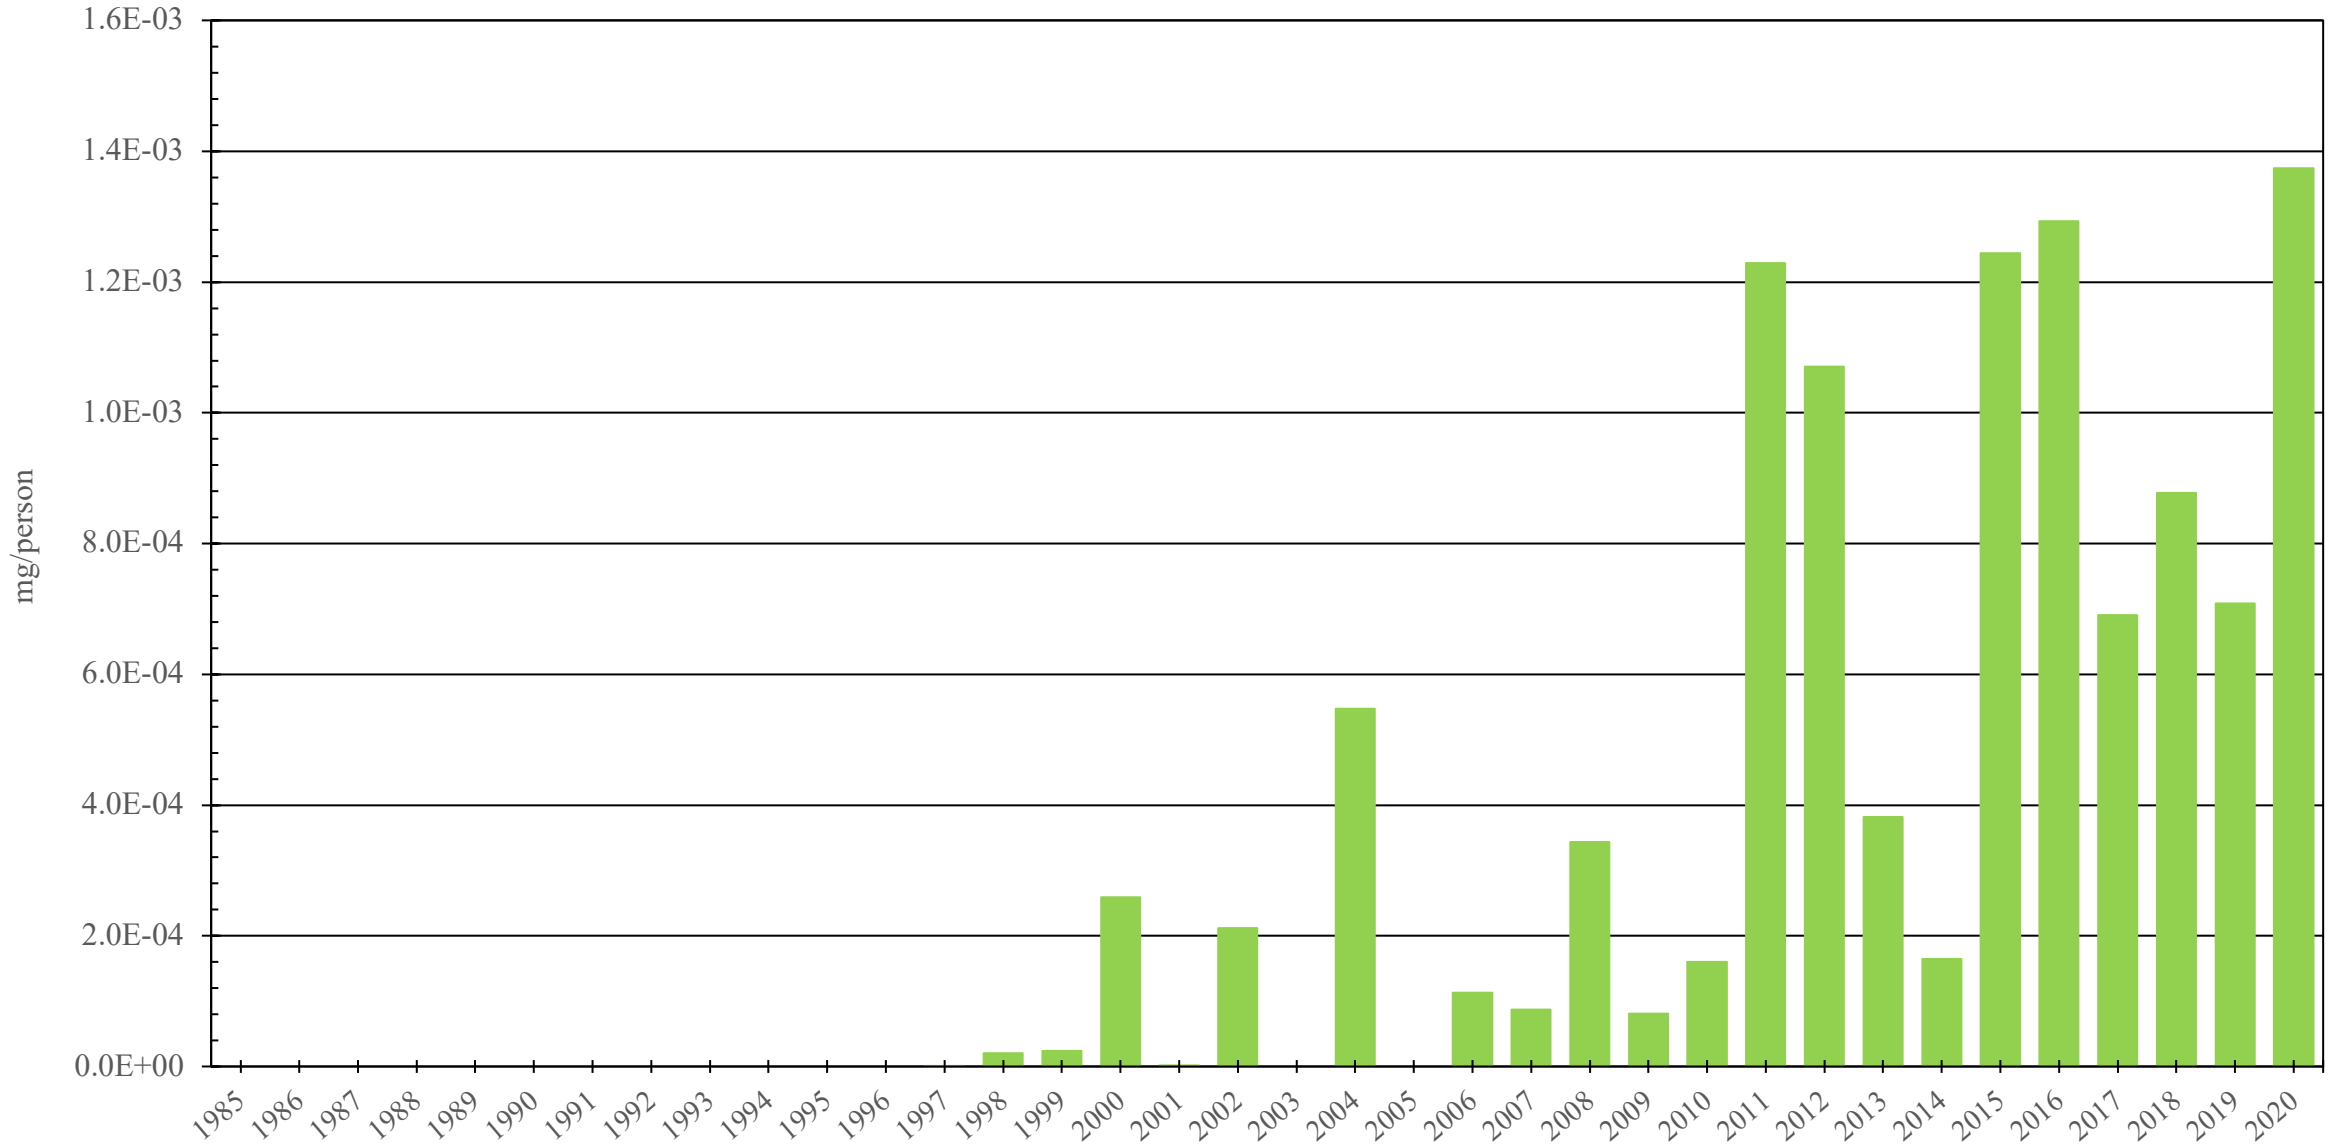

Lao People's Democratic Republic

Fentanyl Consumption (mg/person), 1985 - 2020

Sources: International Narcotics Control Board (data); The World Bank (population)

Created by: Walther Global Palliative Care & Supportive Oncology, Indiana University Simon Comprehensive Cancer Center, 2022