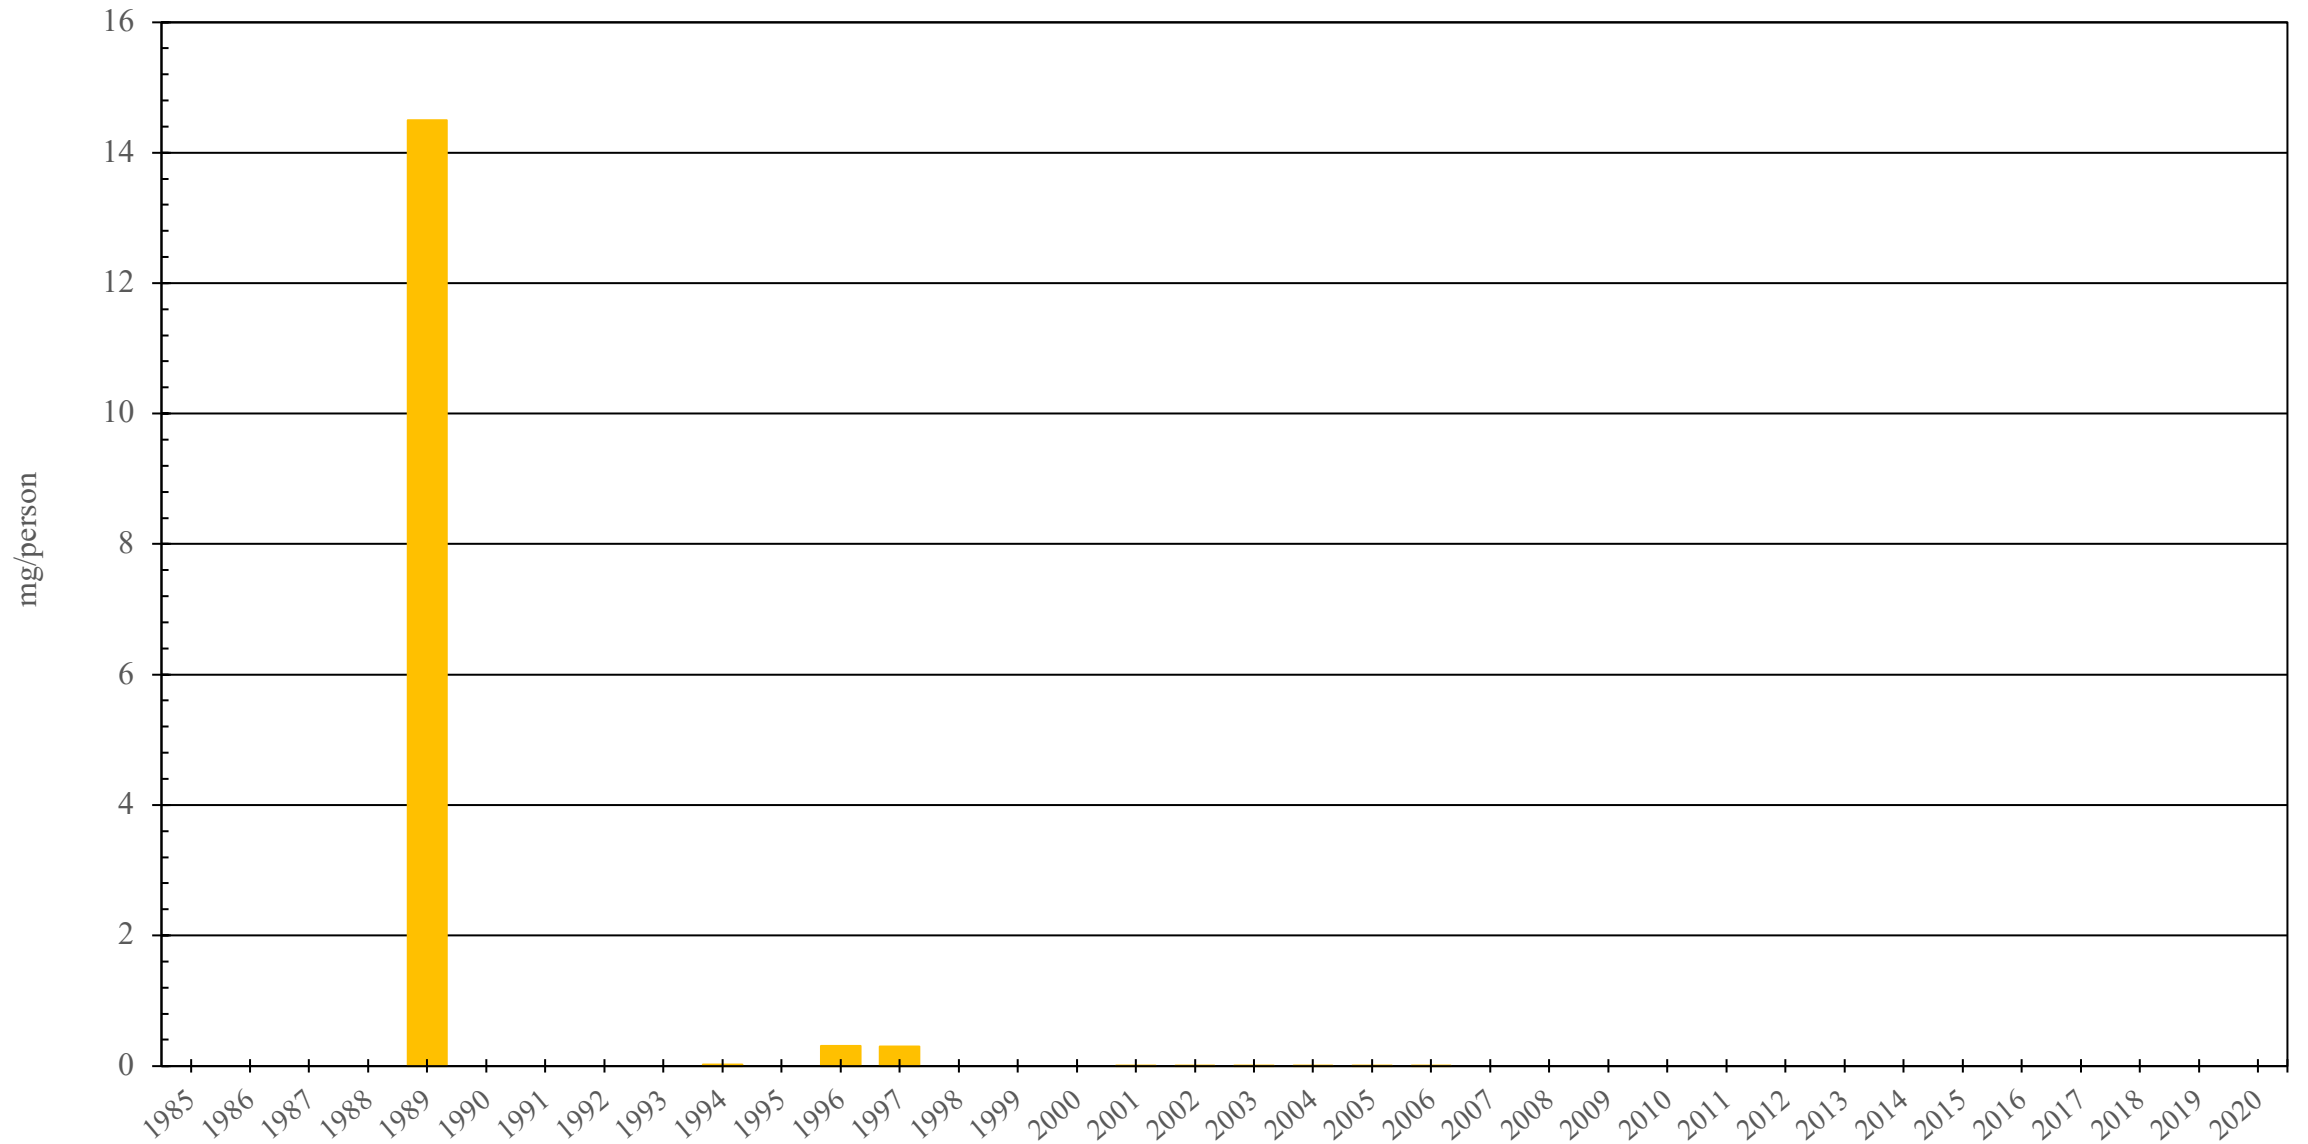

Lao People's Democratic Republic

Codeine Consumption (mg/person), 1985 - 2020

Sources: International Narcotics Control Board (data); The World Bank (population)

Created by: Walther Global Palliative Care & Supportive Oncology, Indiana University Simon Comprehensive Cancer Center, 2022