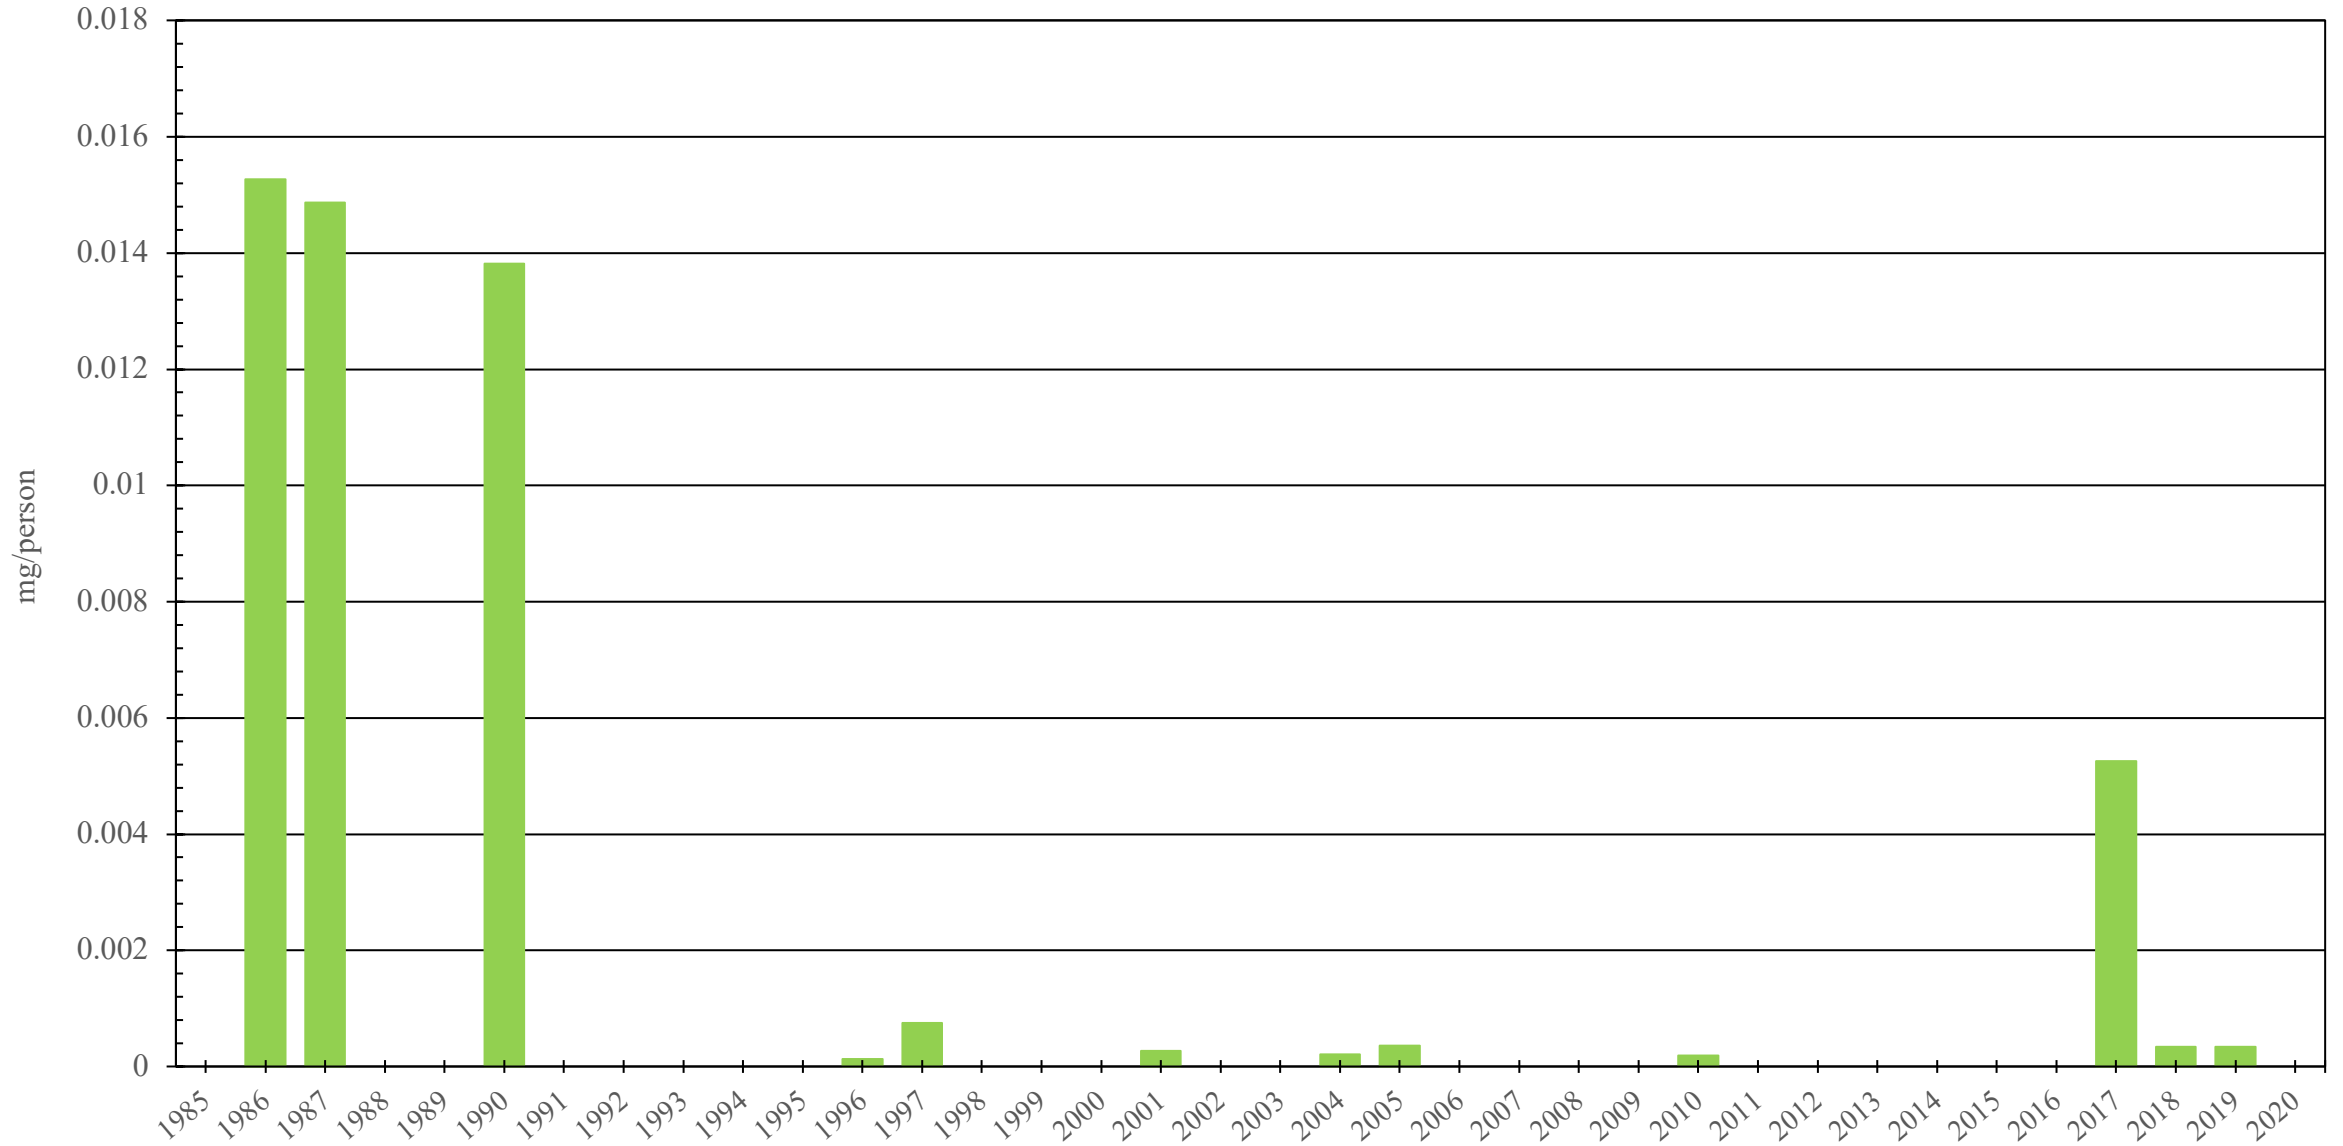

Kiribati

Fentanyl Consumption (mg/person), 1985 - 2020

Sources: International Narcotics Control Board (data); The World Bank (population)

Created by: Walther Global Palliative Care & Supportive Oncology, Indiana University Simon Comprehensive Cancer Center, 2022