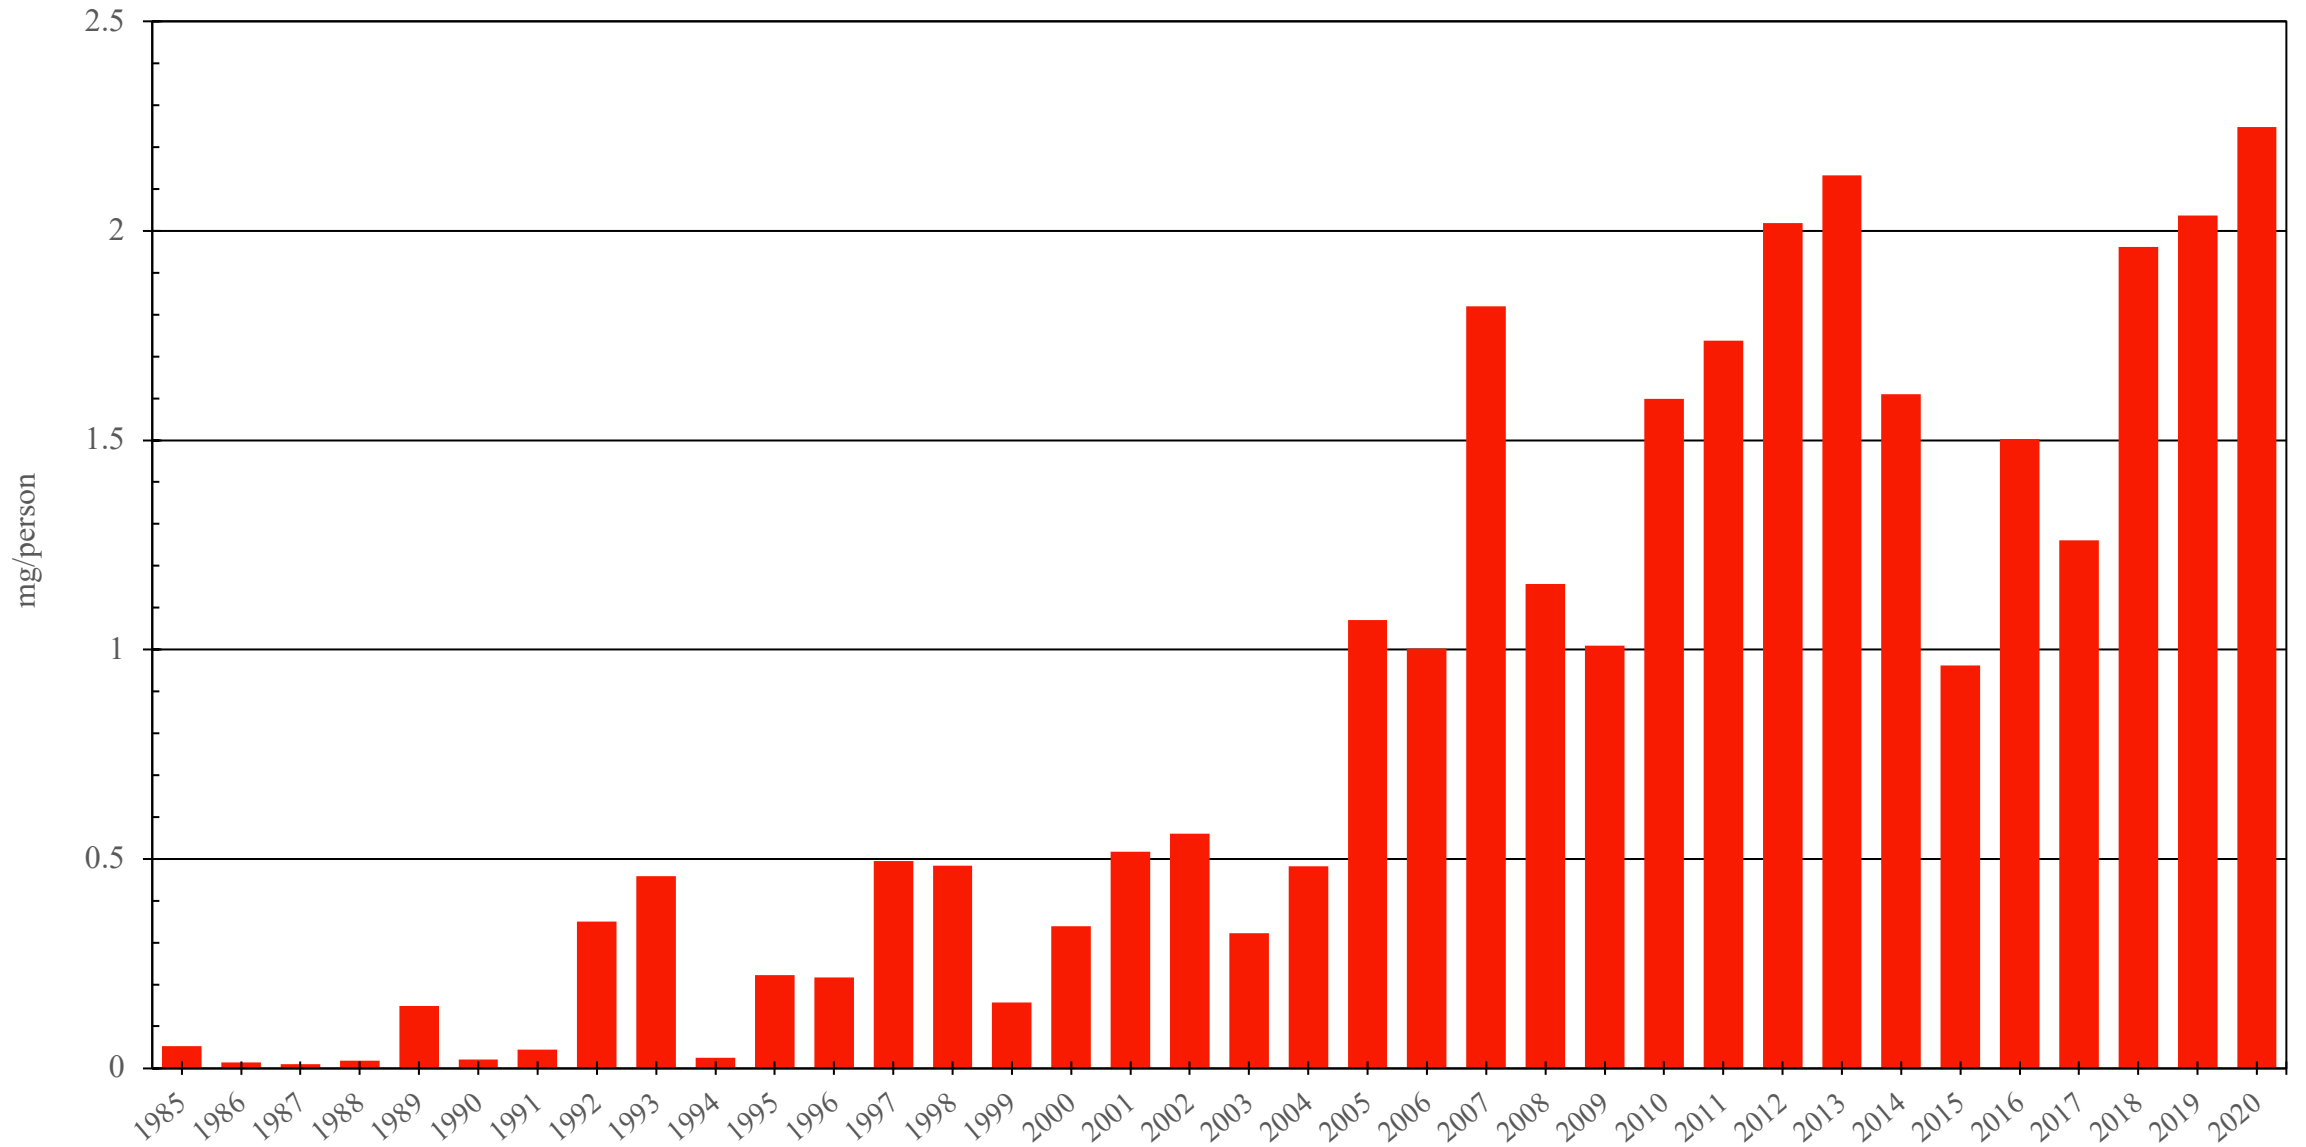

# Jordan

Morphine Consumption (mg/person), 1985 - 2020

Sources: International Narcotics Control Board (data); The World Bank (population)

Created by: Walther Global Palliative Care & Supportive Oncology, Indiana University Simon Comprehensive Cancer Center, 2022