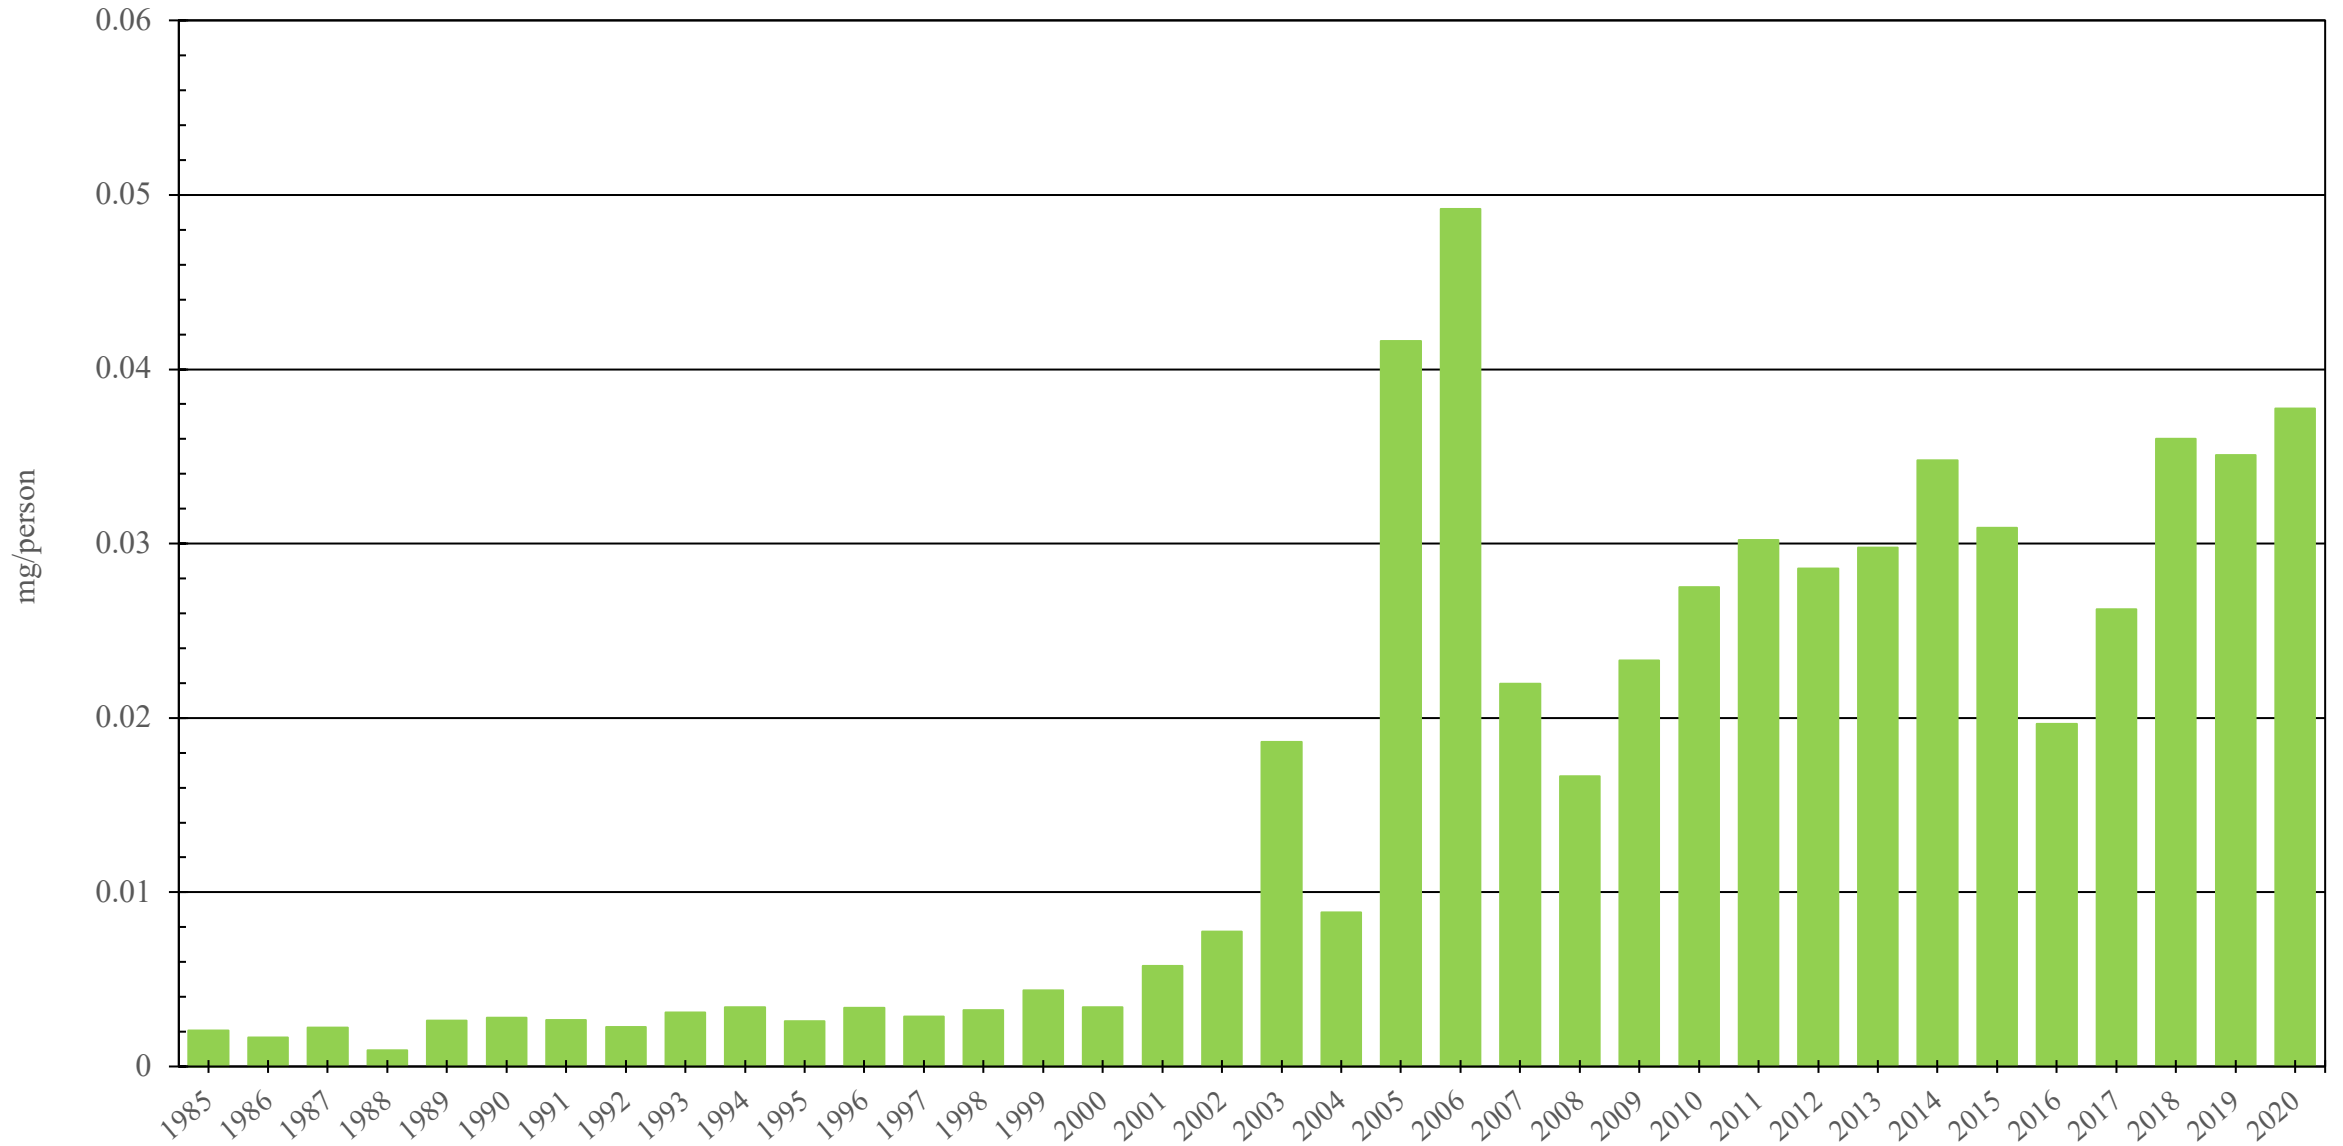

# Jordan

Fentanyl Consumption (mg/person), 1985 - 2020

Sources: International Narcotics Control Board (data); The World Bank (population)

Created by: Walther Global Palliative Care & Supportive Oncology, Indiana University Simon Comprehensive Cancer Center, 2022