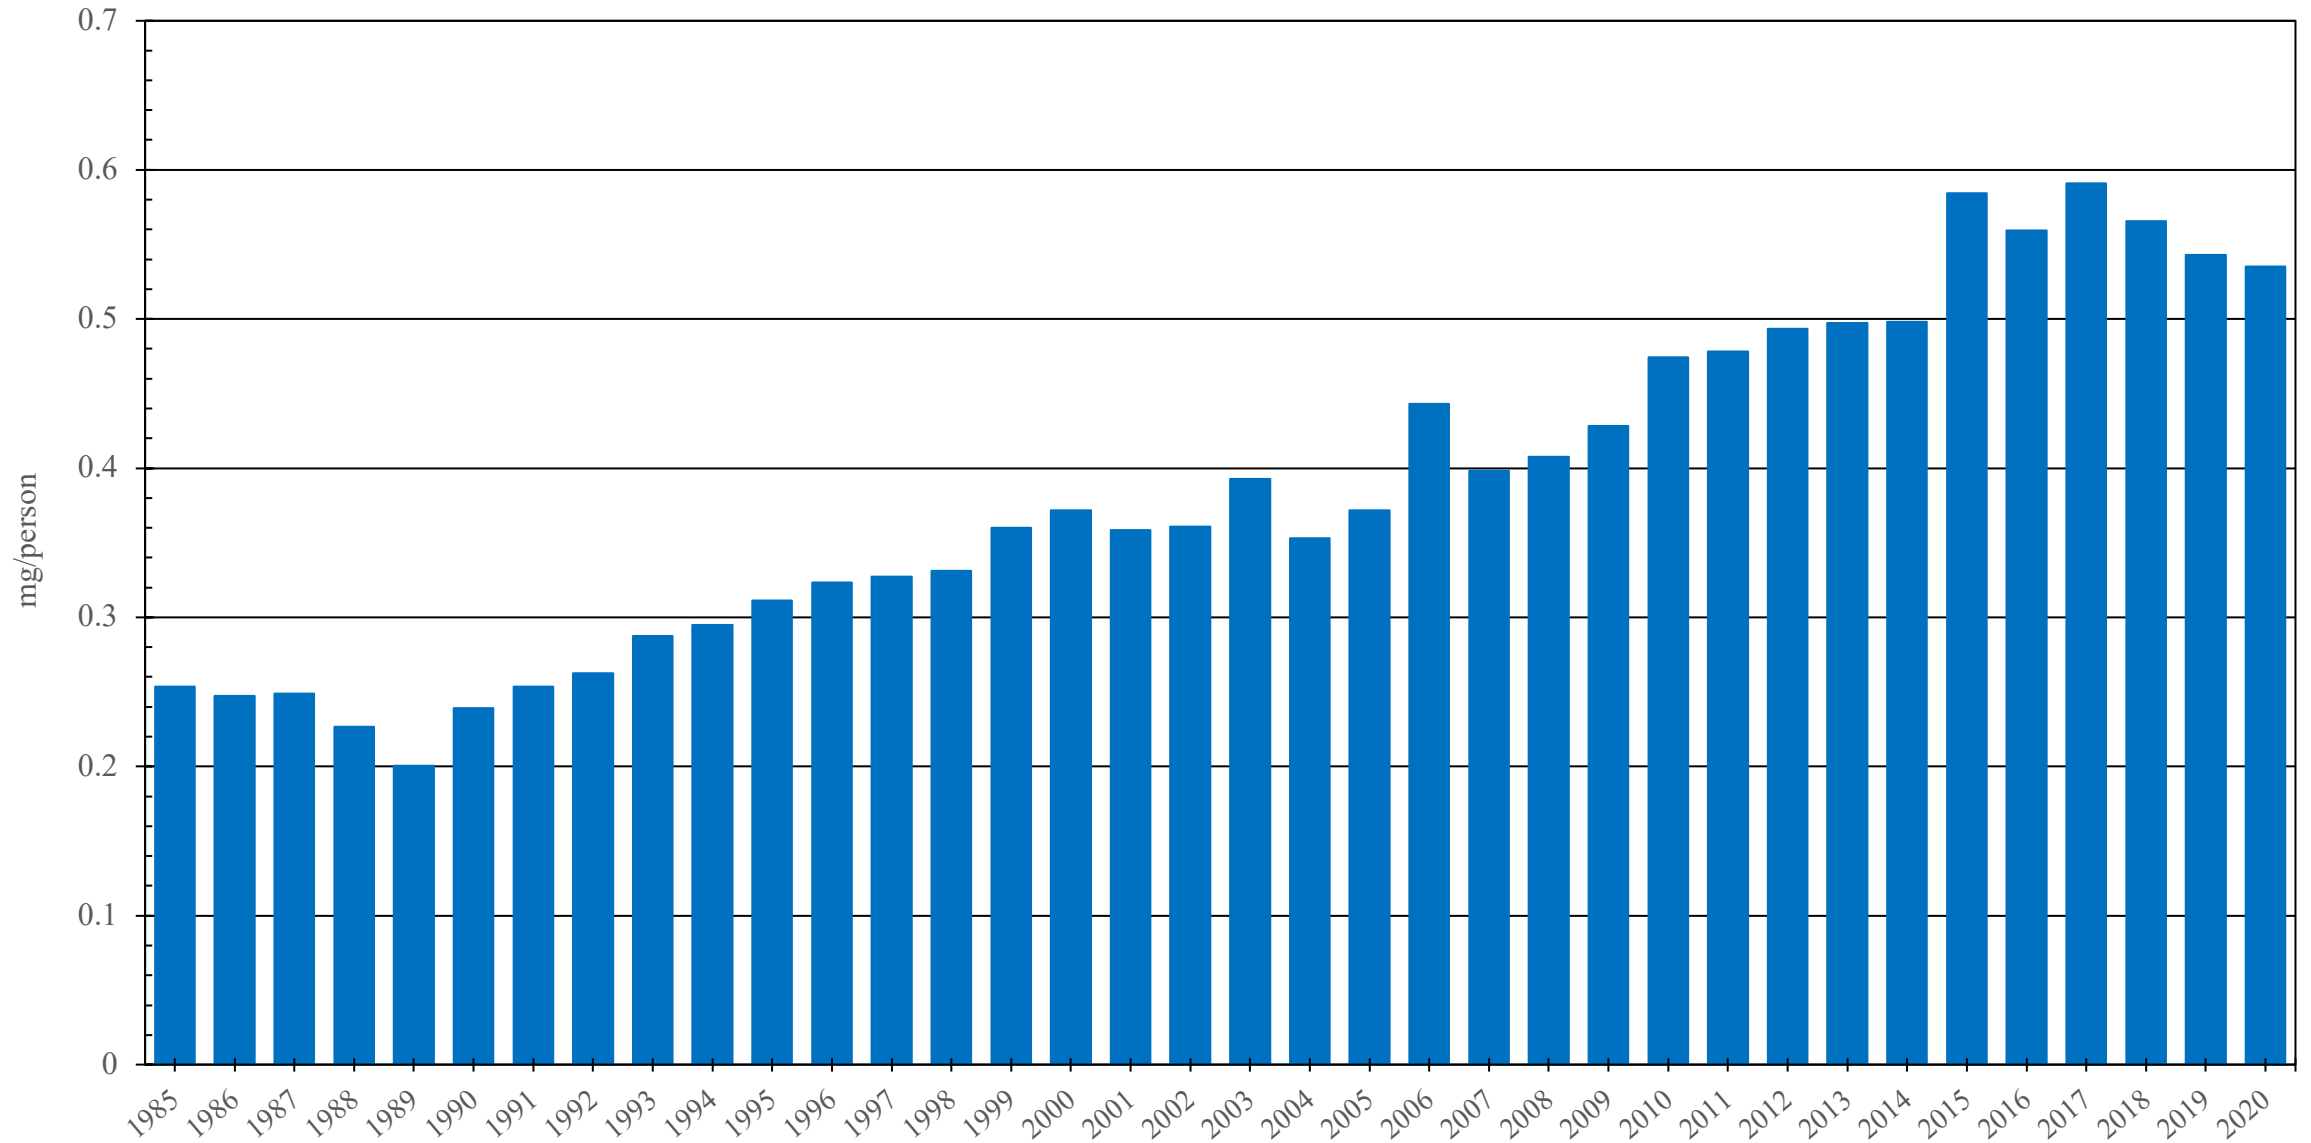

# Japan

Pethidine Consumption (mg/person), 1985 - 2020

Sources: International Narcotics Control Board (data); The World Bank (population)

Created by: Walther Global Palliative Care & Supportive Oncology, Indiana University Simon Comprehensive Cancer Center, 2022