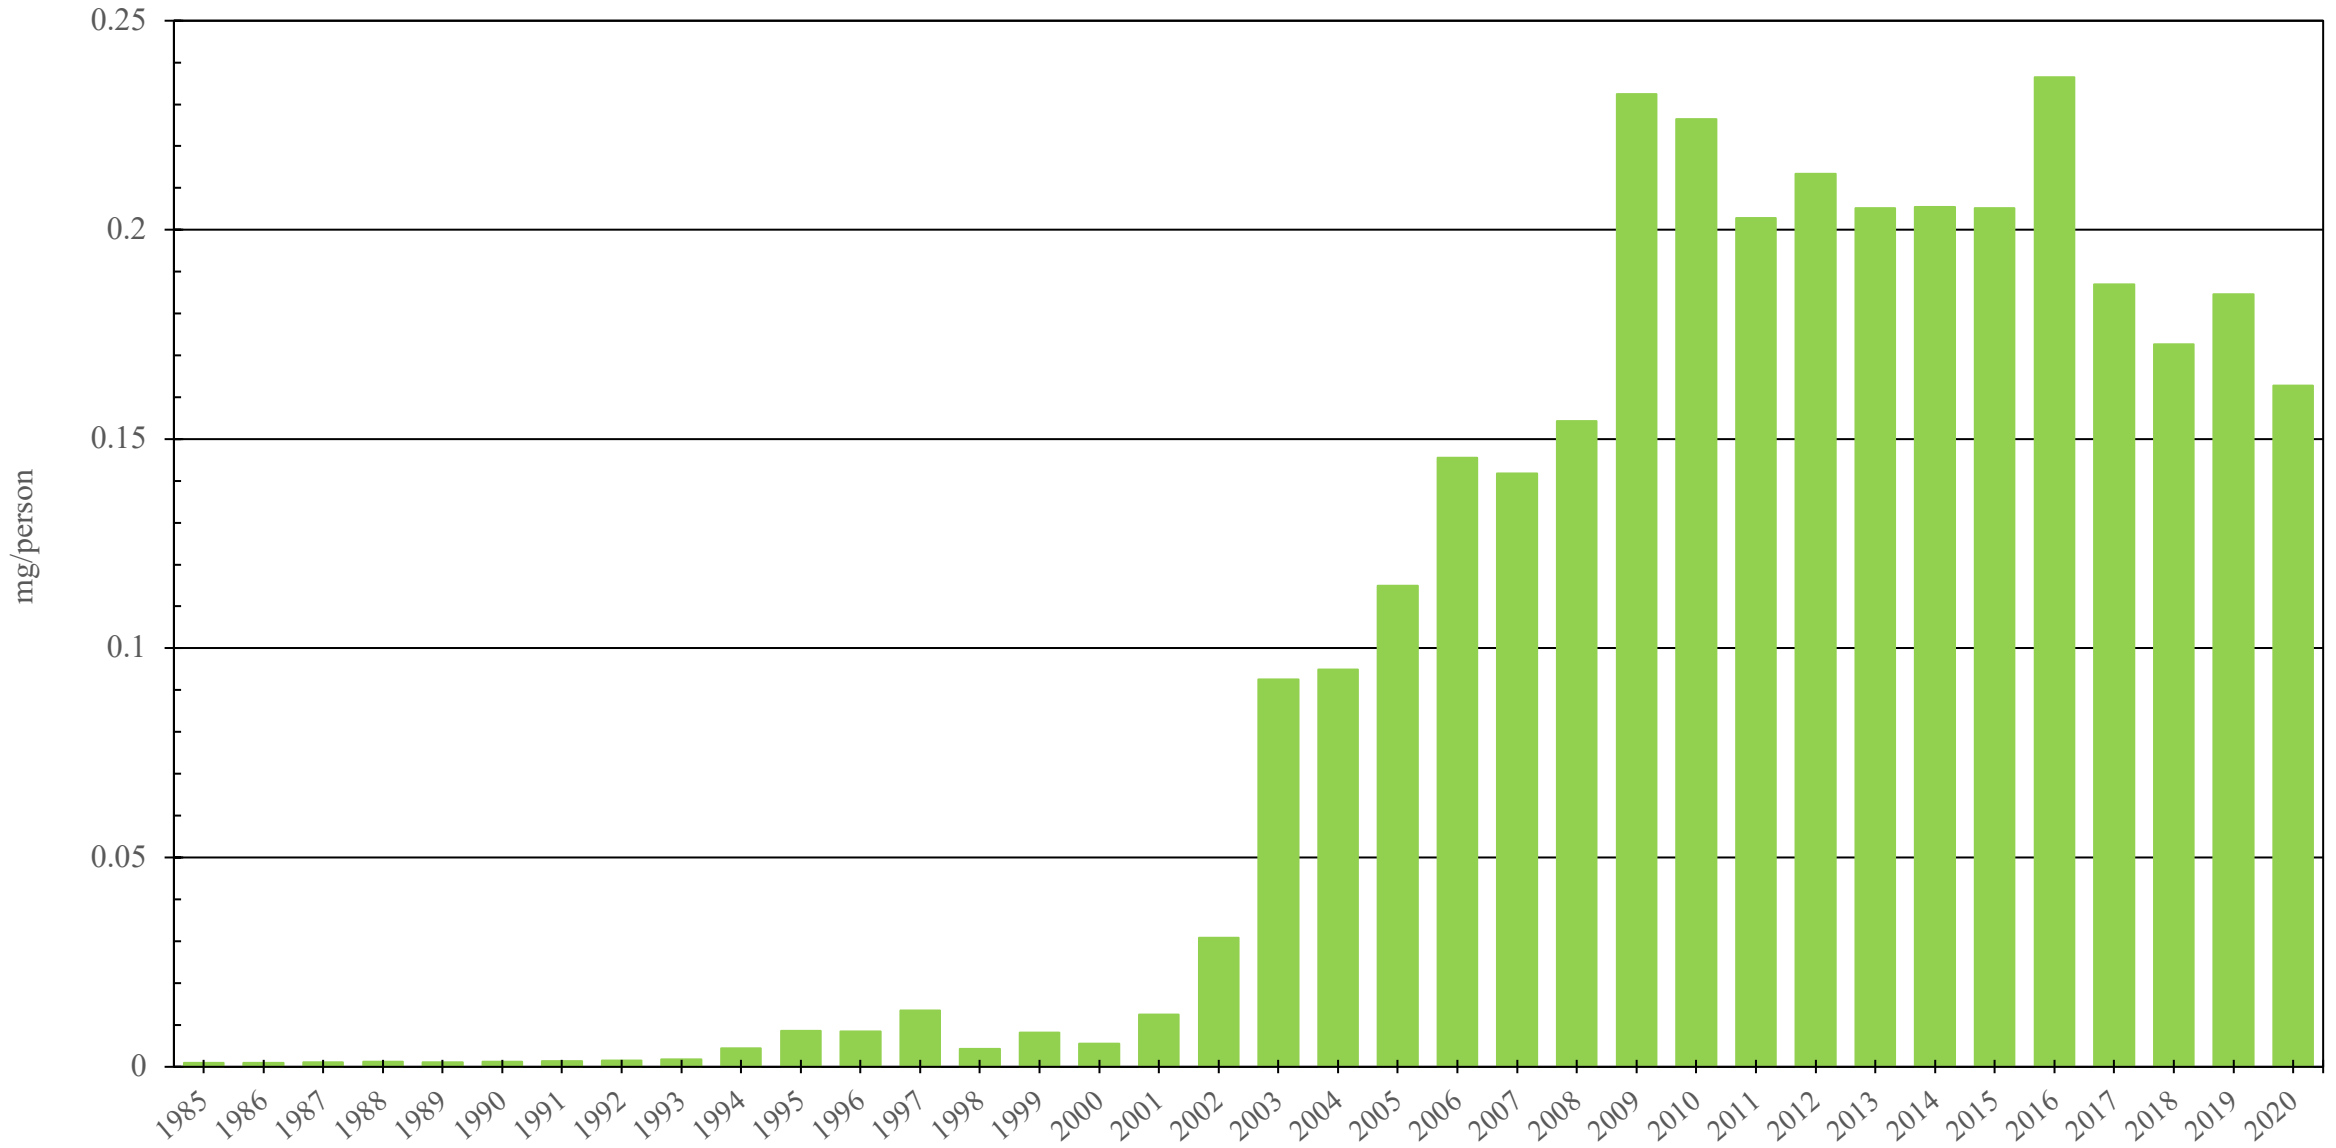

# Japan

Fentanyl Consumption (mg/person), 1985 - 2020

Sources: International Narcotics Control Board (data); The World Bank (population)

Created by: Walther Global Palliative Care & Supportive Oncology, Indiana University Simon Comprehensive Cancer Center, 2022